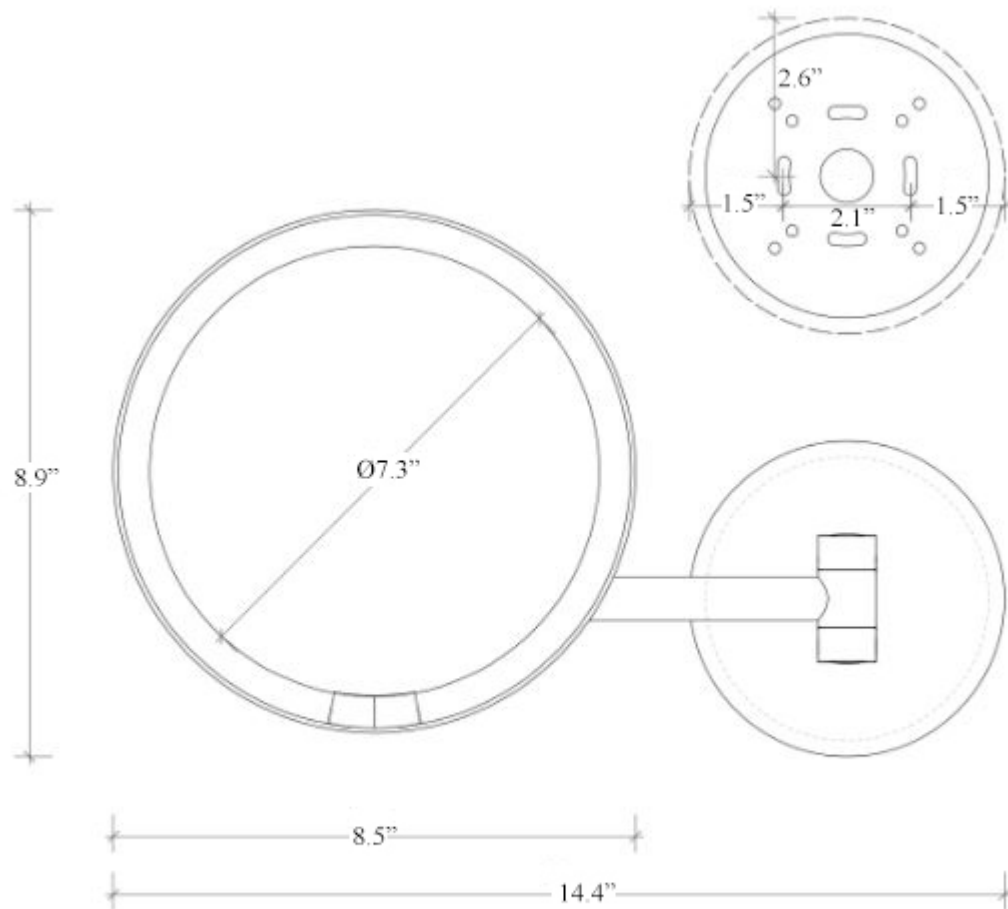

### Finishes:

-  Polished Chrome
-  Matte Black
-  Matte White

\* WS Bath Collections reserves the right to revise dimensions or information on this sheet without notice

<b>Collection</b> Spiegel	<b>Model</b>   WS 92WD	Dimensions Metric <i>1 inch = 2.54 cm</i> <i>1 inch = 25.4 mm</i>	 1051 Lea Drive - Collegeville, PA 19426 Tel. 215 513 9400 - Fax 610 831 0215 <a href="http://www.ws bathcollections.com">www.ws bathcollections.com</a> - <a href="mailto:info@ws bathcollections.com">info@ws bathcollections.com</a>
------------------------------	---------------------------	---	---

# Product Specs Sheets

Mirror Thickness: 0.75"

Collection  
Spiegel

Model |  
WS ; 4Y F

Dimensions Metric  
1 inch = 2.54 cm  
1 inch = 25.4 mm

**WS**<sup>®</sup>  
BATH  
COLLECTIONS

1051 Lea Drive - Collegeville, PA 19426  
Tel. 215 513 9400 - Fax 610 831 0215  
[www.ws bathcollections.com](http://www.ws bathcollections.com) - [info@ws bathcollections.com](mailto:info@ws bathcollections.com)