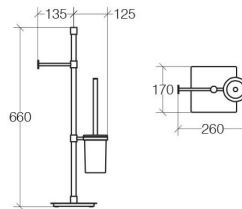

Product Specs Sheets

PIANTANA CON PORTA ROTOLO E PORTA SCOPINO - OTTONE CROMATO
TOILET PAPER AND BRUSH HOLDER STAND - CHROMED BRASS

WEIGHT kg 3,70
VOLUME m³ 0,0132

MAINTENANCE

Pulire con panno morbido inumidito. Non usare ammoniaca, detersivi, abrasivi contenenti candeggina

Clean with warm water and a stainless steel specific cleaner. Never use abrasives or solvent based cleaners. Never use Viakal[®]

Collection
Ranpin

Model |
Ranpin 51193

Dimensions Metric

1 inch = 2.54 cm
1 inch = 25.4 mm