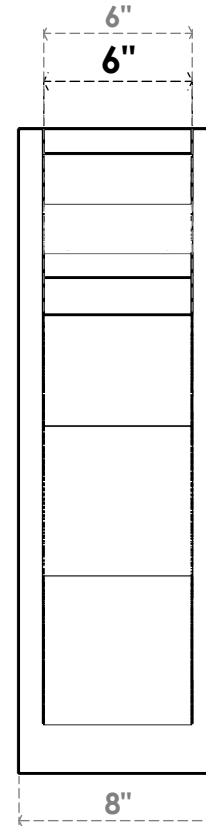

ITEM NUMBER: OUTUROC060X080X18000X26000X060X020X060FST04RCPR

6"W TOP X 8"W BACK X 18"D X 26"H X 6"T TOP X 2"T BACK TIMBERTHANE ROUGH CEDAR FUNSTON FAUX WOOD OPEN OUTLOOKER, TRADITIONAL TOP AND BLOCK BACK, 6"W CLOSED BRACE, PRIMED TAN

SIDE PROFILE

FRONT PROFILE

ISOMETRIC

GENERATED DATE : 07/06/2023

EKENA MILLWORK
2300 WEST MAIN ST.
CLARKSVILLE, TX 75426
TOLL FREE: 866-607-0453
WWW.EKENAMILLWORK.COM

NOTES

1. INSTALLATION TO BE COMPLETED IN ACCORDANCE WITH MANUFACTURER'S SPECIFICATIONS.
2. DRAWING MAY NOT BE TO SCALE
3. THIS DRAWING IS INTENDED FOR DESIGN AND PLANNING PURPOSES ONLY.
4. ALL INFORMATION CONTAINED HEREIN WAS CURRENT AT THE TIME OF DEVELOPMENT BUT MUST BE REVIEWED AND APPROVED BY THE PRODUCT MANUFACTURER TO BE CONSIDERED ACCURATE.
5. TIMBERTHANE ARCHITECTURAL PRODUCTS ARE MADE FROM HIGH DENSITY URETHANE AND COME FACTORY PRIMED