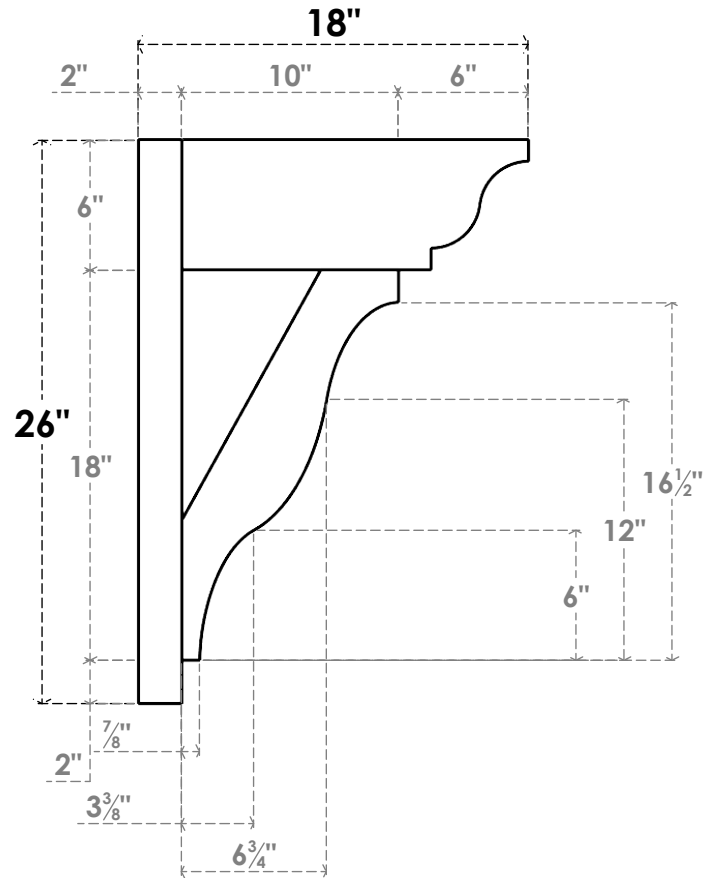

ITEM NUMBER: OUTUROC060X080X18000X26000X060X020X060FST04RCPR

6"W TOP X 8"W BACK X 18"D X 26"H X 6"T TOP X 2"T BACK TIMBERTHANE ROUGH CEDAR FUNSTON FAUX WOOD OPEN OUTLOOKER, TRADITIONAL TOP AND BLOCK BACK, 6"W CLOSED BRACE, PRIMED TAN

SIDE PROFILE

FRONT PROFILE

ISOMETRIC

GENERATED DATE : 07/06/2023

EKENA MILLWORK
2300 WEST MAIN ST.
CLARKSVILLE, TX 75426
TOLL FREE: 866-607-0453
WWW.EKENAMILLWORK.COM

NOTES

1. INSTALLATION TO BE COMPLETED IN ACCORDANCE WITH MANUFACTURER'S SPECIFICATIONS.
2. DRAWING MAY NOT BE TO SCALE
3. THIS DRAWING IS INTENDED FOR DESIGN AND PLANNING PURPOSES ONLY.
4. ALL INFORMATION CONTAINED HEREIN WAS CURRENT AT THE TIME OF DEVELOPMENT BUT MUST BE REVIEWED AND APPROVED BY THE PRODUCT MANUFACTURER TO BE CONSIDERED ACCURATE.
5. TIMBERTHANE ARCHITECTURAL PRODUCTS ARE MADE FROM HIGH DENSITY URETHANE AND COME FACTORY PRIMED