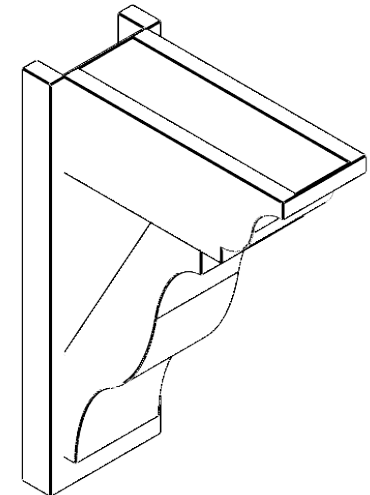

ITEM NUMBER: OUTUROC060X080X18000X26000X060X020X060FST04RCPR

6"W TOP X 8"W BACK X 18"D X 26"H X 6"T TOP X 2"T BACK TIMBERTHANE ROUGH CEDAR FUNSTON FAUX WOOD OPEN OUTLOOKER, TRADITIONAL TOP AND BLOCK BACK, 6"W CLOSED BRACE, PRIMED TAN

SIDE PROFILE

FRONT PROFILE

ISOMETRIC

GENERATED DATE : 07/06/2023

EKENA MILLWORK
2300 WEST MAIN ST.
CLARKSVILLE, TX 75426
TOLL FREE: 866-607-0453
WWW.EKENAMILLWORK.COM

NOTES

1. INSTALLATION TO BE COMPLETED IN ACCORDANCE WITH MANUFACTURER'S SPECIFICATIONS.
2. DRAWING MAY NOT BE TO SCALE
3. THIS DRAWING IS INTENDED FOR DESIGN AND PLANNING PURPOSES ONLY.
4. ALL INFORMATION CONTAINED HEREIN WAS CURRENT AT THE TIME OF DEVELOPMENT BUT MUST BE REVIEWED AND APPROVED BY THE PRODUCT MANUFACTURER TO BE CONSIDERED ACCURATE.
5. TIMBERTHANE ARCHITECTURAL PRODUCTS ARE MADE FROM HIGH DENSITY URETHANE AND COME FACTORY PRIMED