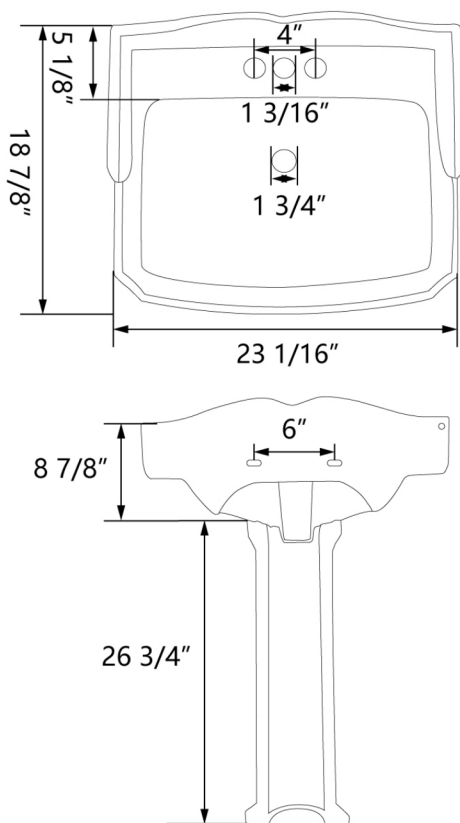

SPECIFICATIONS

- Material: Ceramic
- Overall Dimensions: 23 1/16" × 18 7/8" × 35 7/16"
- Bowl Dimensions: 18 1/2" × 12" × 6 1/2"
- Drain Opening Diameter: 1 3/4"
- Faucet Hole Configuration: 4" Centerset
- Number of Faucet Holes: 3
- Bowl-to-Back Distance: 5 1/8"
- Base Footprint: 7 1/16" × 9 5/8"
- Backsplash: Included
- Overflow: Included
- Basin Shape: Rectangular
- Weight: 62 lbs

PACKAGE CONTENTS

- Pedestal Sink × 1
- Instruction Manual × 1

INSTALLATION

- Floor-Mounted Pedestal Sink

COLOR

White