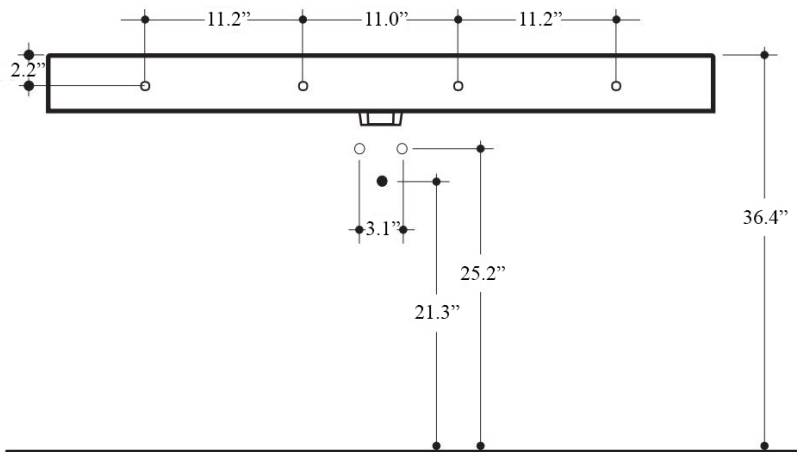

-  Glossy White
-  Matte Black
-  Matte White (Special Order)
-  Matte Grey (Special Order)

SKU# | Options:

- Cento 3534.01 WG | Glossy White, One Faucet Hole
- Cento 3534.03-4 WG | Glossy White, Three Faucet Holes 4" Spread
- Cento 3534.03-8 WG | Glossy White, Three Faucet Holes 8" Spread
- Cento 3534.01 BM | Matte Black, One Faucet Hole
- Cento 3534.03-4 BM | Matte Black, Three Faucet Holes 4" Spread
- Cento 3534.03-8 BM | Matte Black, Three Faucet Holes 8" Spread
- Cento 3534.01 WM | Matte White, One Faucet Hole
- Cento 3534.03-4 WM | Matte White, Three Faucet Holes 4" Spread
- Cento 3534.03-8 WM | Matte White, Three Faucet Holes 8" Spread
- Cento 3534.01 GM | Matte Grey, One Faucet Hole
- Cento 3534.03-4 GM | Matte Grey, Three Faucet Holes 4" Spread
- Cento 3534.03-8 GM | Matte Grey, Three Faucet Holes 8" Spread

Codes & Standards:

- ADA Compliant

* WS Bath Collections reserves the right to revise dimensions or information on this sheet without notice

Collection Cento	Model Cento 3534	Dimensions Metric <i>1 inch = 2.54 cm</i> <i>1 inch = 25.4 mm</i>	 1051 Lea Drive - Collegeville, PA 19426 Tel. 215 513 9400 - Fax 610 831 0215 www.ws bathcollections.com - info@ws bathcollections.com
------------------------------	------------------------------	---	---

* WS Bath Collections reserves the right to revise dimensions or information on this sheet without notice

Collection
Cento

Model |
Cento 3534

Dimensions Metric

1 inch = 2.54 cm
1 inch = 25.4 mm

WS[®]
BATH
COLLECTIONS

Model |
Cento 3534

Dimensions Metric
1 inch = 2.54 cm
1 inch = 25.4 mm

WS®
BATH
COLLECTIONS

1051 Lea Drive - Collegeville, PA 19426
Tel. 215 513 9400 - Fax 610 831 0215
www.ws bathcollections.com - info@ws bathcollections.com