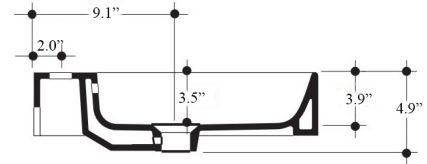

-  Glossy White
-  Matte Black
-  Matte White (Special Order)
-  Matte Grey (Special Order)

SKU# | Options:

- Cento 3534.01 WG | Glossy White, One Faucet Hole
- Cento 3534.03-4 WG | Glossy White, Three Faucet Holes 4" Spread
- Cento 3534.03-8 WG | Glossy White, Three Faucet Holes 8" Spread
- Cento 3534.01 BM | Matte Black, One Faucet Hole
- Cento 3534.03-4 BM | Matte Black, Three Faucet Holes 4" Spread
- Cento 3534.03-8 BM | Matte Black, Three Faucet Holes 8" Spread
- Cento 3534.01 WM | Matte White, One Faucet Hole
- Cento 3534.03-4 WM | Matte White, Three Faucet Holes 4" Spread
- Cento 3534.03-8 WM | Matte White, Three Faucet Holes 8" Spread
- Cento 3534.01 GM | Matte Grey, One Faucet Hole
- Cento 3534.03-4 GM | Matte Grey, Three Faucet Holes 4" Spread
- Cento 3534.03-8 GM | Matte Grey, Three Faucet Holes 8" Spread

Codes & Standards:

- ADA Compliant

* WS Bath Collections reserves the right to revise dimensions or information on this sheet without notice

Collection Cento	Model Cento 3534	Dimensions Metric <i>1 inch = 2.54 cm</i> <i>1 inch = 25.4 mm</i>	 1051 Lea Drive - Collegeville, PA 19426 Tel. 215 513 9400 - Fax 610 831 0215 www.ws bathcollections.com - info@ws bathcollections.com
------------------------------	------------------------------	---	---

* WS Bath Collections reserves the right to revise dimensions or information on this sheet without notice

Collection
Cento

Model |
Cento 3534

Dimensions Metric

1 inch = 2.54 cm
1 inch = 25.4 mm

WS[®]
BATH
COLLECTIONS

Model |
Cento 3534

Dimensions Metric
1 inch = 2.54 cm
1 inch = 25.4 mm

WS®
BATH
COLLECTIONS

1051 Lea Drive - Collegeville, PA 19426
Tel. 215 513 9400 - Fax 610 831 0215
www.ws bathcollections.com - info@ws bathcollections.com