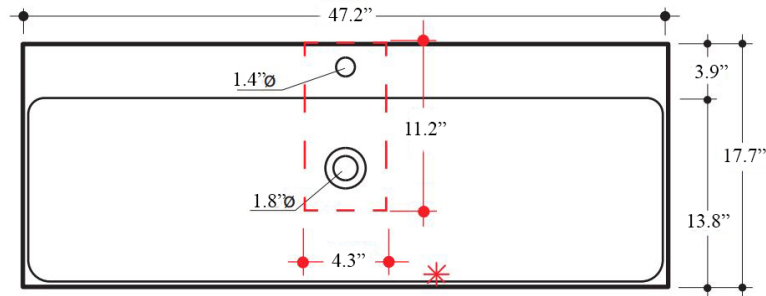

-  Glossy White
-  Matte Black
-  Matte White (Special Order)
-  Matte Grey (Special Order)

SKU# | Options:

- Cento 3534.01 WG | Glossy White, One Faucet Hole
- Cento 3534.03-4 WG | Glossy White, Three Faucet Holes 4" Spread
- Cento 3534.03-8 WG | Glossy White, Three Faucet Holes 8" Spread
- Cento 3534.01 BM | Matte Black, One Faucet Hole
- Cento 3534.03-4 BM | Matte Black, Three Faucet Holes 4" Spread
- Cento 3534.03-8 BM | Matte Black, Three Faucet Holes 8" Spread
- Cento 3534.01 WM | Matte White, One Faucet Hole
- Cento 3534.03-4 WM | Matte White, Three Faucet Holes 4" Spread
- Cento 3534.03-8 WM | Matte White, Three Faucet Holes 8" Spread
- Cento 3534.01 GM | Matte Grey, One Faucet Hole
- Cento 3534.03-4 GM | Matte Grey, Three Faucet Holes 4" Spread
- Cento 3534.03-8 GM | Matte Grey, Three Faucet Holes 8" Spread

Codes & Standards:

- ADA Compliant

* WS Bath Collections reserves the right to revise dimensions or information on this sheet without notice

Collection Cento	Model Cento 3534	Dimensions Metric <i>1 inch = 2.54 cm</i> <i>1 inch = 25.4 mm</i>	 1051 Lea Drive - Collegeville, PA 19426 Tel. 215 513 9400 - Fax 610 831 0215 www.ws bathcollections.com - info@ws bathcollections.com
------------------------------	------------------------------	---	---

* WS Bath Collections reserves the right to revise dimensions or information on this sheet without notice

Collection
Cento

Model |
Cento 3534

Dimensions Metric

1 inch = 2.54 cm
1 inch = 25.4 mm

WS[®]
BATH
COLLECTIONS

Model |
Cento 3534

Dimensions Metric
1 inch = 2.54 cm
1 inch = 25.4 mm

WS®
BATH
COLLECTIONS

1051 Lea Drive - Collegeville, PA 19426
Tel. 215 513 9400 - Fax 610 831 0215
www.ws bathcollections.com - info@ws bathcollections.com