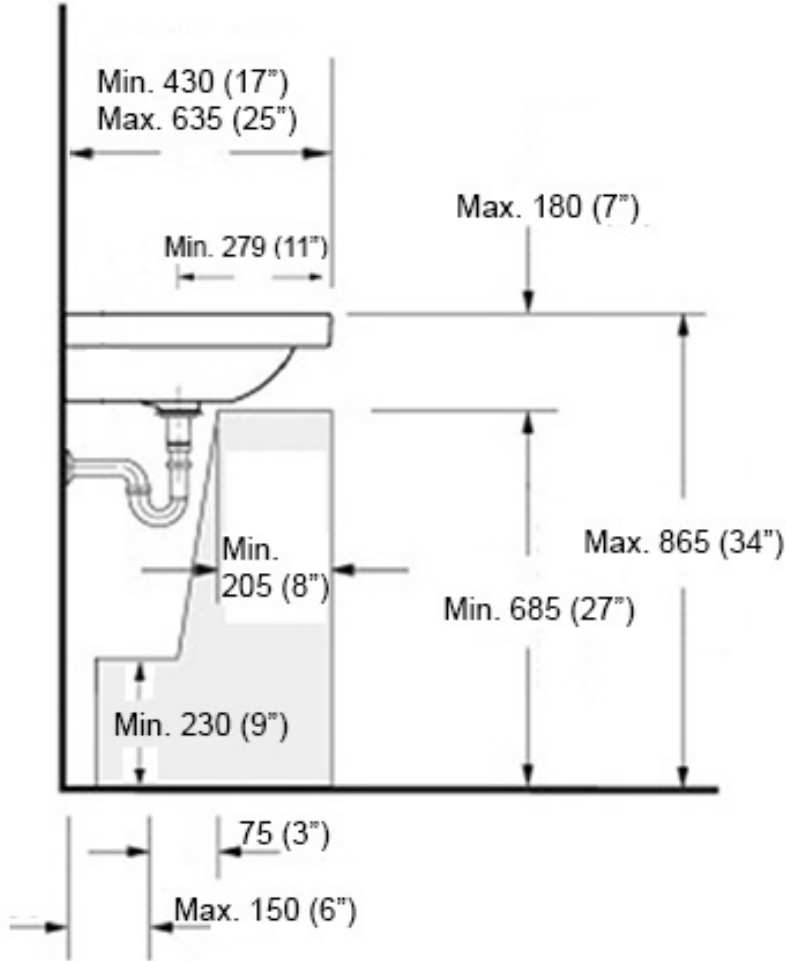

* WS Bath Collections reserves the right to revise dimensions or information on this sheet without notice

Collection
Cento

Model |
Cento 3534

Dimensions Metric

1 inch = 2.54 cm
1 inch = 25.4 mm

WS[®]
BATH
COLLECTIONS

Matte White
WSBC 53991.26

Matte Black
WSBC 53991.22

MOUNTING HARDWARE

Wall-mount installation

Vessel/ countertop installation

Bolts

Silicone (optional)

Collection
Cento

Model |
Cento 3534

Dimensions Metric
1 inch = 2.54 cm
1 inch = 25.4 mm

WS®
BATH
COLLECTIONS

1051 Lea Drive - Collegeville, PA 19426
Tel. 215 513 9400 - Fax 610 831 0215
www.ws bathcollections.com - info@ws bathcollections.com

Recommended ADA Installation

Note: ADA Compliant when installed in accordance with ADA guidelines

<p>Collection Cento</p>	<p>Model Cento 3534</p>	<p>Dimensions Metric 1 inch = 2.54 cm 1 inch = 25.4 mm</p>	 <p>1051 Lea Drive - Collegeville, PA 19426 Tel. 215 513 9400 - Fax 610 831 0215 www.ws bathcollections.com - info@ws bathcollections.com</p>
------------------------------------	--------------------------------------	--	---