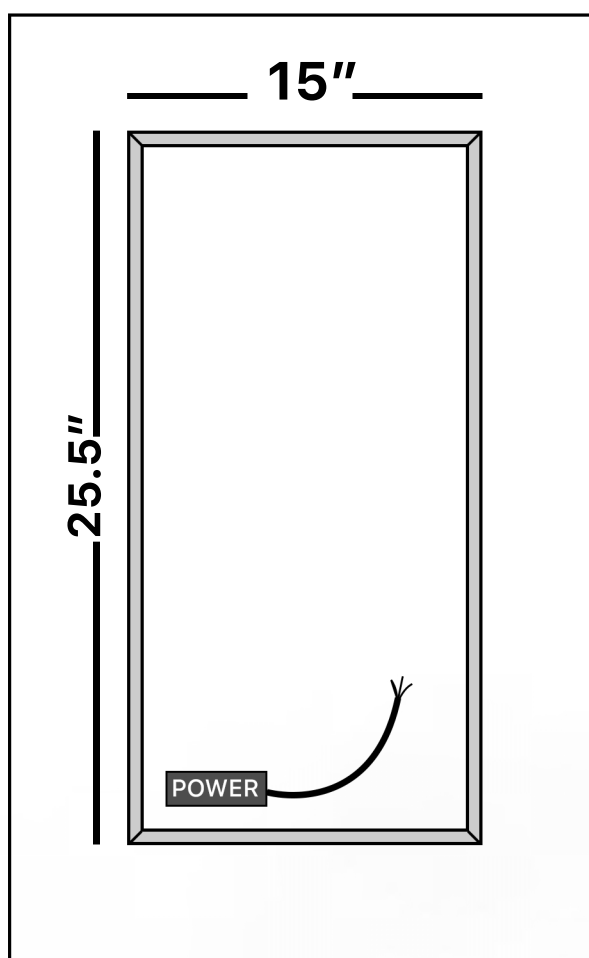

Category: Mirror

Material: Crystal

Dimensions: 38.6"(L) x 27.6"(H)

Description: Luxury LED lighted crystal bathroom mirror in white and silver finish

*Numbers are in inches

SCHEDA MONTAGGIO ASSEMBLY INSTRUCTIONS

Wall Hanger
X2

Wall Anchor
X2

Head Screw
X2

1. Mount the wall-hangers on the wall,
the mirror can be horizontal or vertical hanging.

2. Wiring and power connection.

3. Hang the mirror on the wall-hangers.