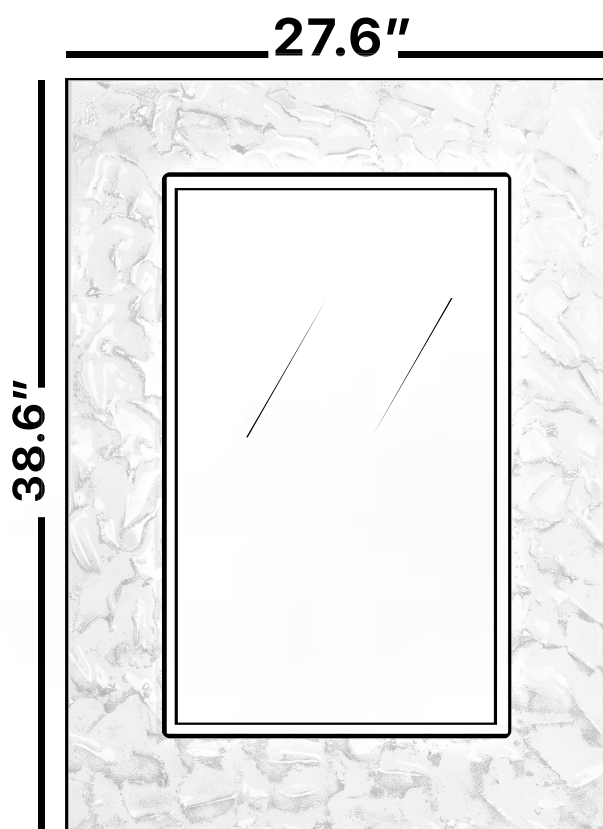

Category: Mirror

Material: Crystal

Dimensions: 38.6"(L) x 27.6"(H)

Description: Luxury LED lighted crystal bathroom mirror in white and silver finish

*Numbers are in inches

SCHEDA MONTAGGIO ASSEMBLY INSTRUCTIONS

Wall Hanger
X2

Wall Anchor
X2

Head Screw
X2

1. Mount the wall-hangers on the wall,
the mirror can be horizontal or vertical hanging.

2. Wiring and power connection.

3. Hang the mirror on the wall-hangers.