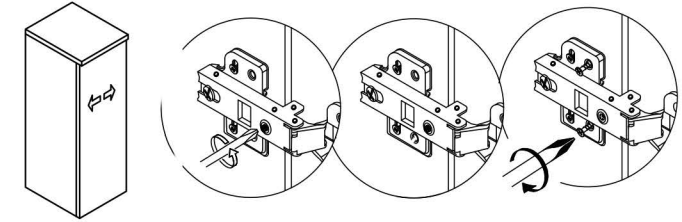

Cabinet Installation

Determine location of where you would like to install your vanity.

Place vanity in the installation location. Check that vanity cabinet is level.

Disassemble drawer handles inside and install on drawer panel (Please disregard if the handles are installed properly).

Slider/Drawer Adjustment

Hinge/Door Adjustment

1. Up and down adjustment

2. In and out adjustment

3. Left and right adjustment

Dimensions

Does not include faucet, drain assembly, p-frap, backsplash, sidesplash and mirrors are only included with the purchase of the set.