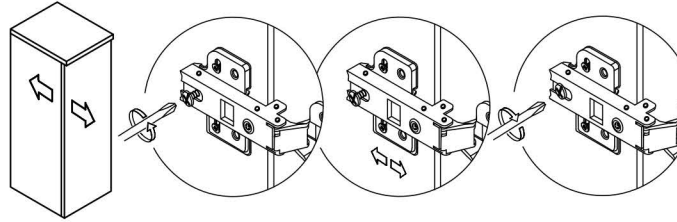

Cabinet Installation

Determine location of where you would like to install your vanity.

Place vanity in the installation location. Check that vanity cabinet is level.

Disassemble drawer handles inside and install on drawer panel (Please disregard if the handles are installed properly).

Slider/Drawer Adjustment

Hinge/Door Adjustment

1. Up and down adjustment

2. In and out adjustment

3. Left and right adjustment

Dimensions

Does not include faucet, drain assembly, p-frap, backsplash, sidesplash and mirrors are only included with the purchase of the set.