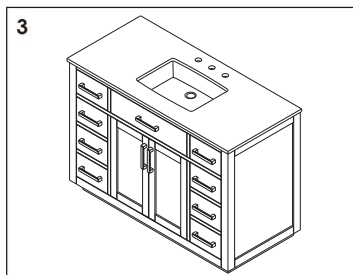

Disassemble drawer handles inside and install on drawer panel (Please disregard if the handles are installed properly).

Slider/Drawer Adjustment