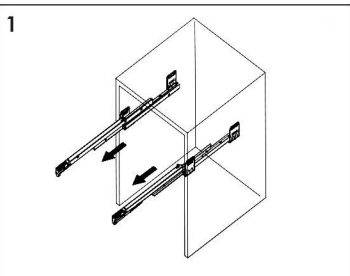

Damp Cloth

Wood Shims

Main Body Parts

Hardware(11)

Backsplash(0)

Sidesplash(0)

Top&Basin(1)

Main cabinet(1)

Cabinet Installation

Determine location of where you would like to install your vanity.

Place vanity in the installation location. Check that vanity cabinet is level.

Disassemble drawer handles inside and install on drawer panel (Please disregard if the handles are installed properly).

Slider/Drawer Adjustment

Hinge/Door Adjustment

1. Up and down adjustment

2. In and out adjustment

3. Left and right adjustment

Dimensions

Does not include faucet, drain assembly, p-frap, backsplash, sidesplash and mirrors are only included with the purchase of the set.