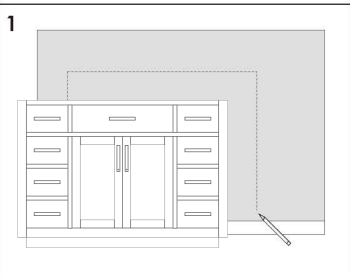

Tools and Materials

Main Body Parts

Hardware(11)

Backsplash(0)

Sidesplash(0)

Cabinet Installation

Determine location of where you would like to install your vanity.

Place vanity in the installation location. Check that vanity cabinet is level.

Disassemble drawer handles inside and install on drawer panel (Please disregard if the handles are installed properly).

Slider/Drawer Adjustment