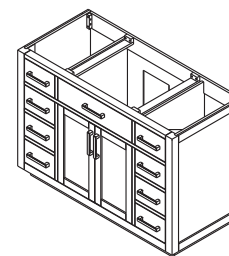

Damp Cloth

Wood Shims

Main Body Parts

Hardware(11)

Backsplash(0)

Sidesplash(0)

Top&Basin(1)

Main cabinet(1)

Slider/Drawer Adjustment

Hinge/Door Adjustment

1. Up and down adjustment

2. In and out adjustment

3. Left and right adjustment

Dimensions

Does not include faucet, drain assembly, p-frap, backsplash, sidesplash and mirrors are only included with the purchase of the set.