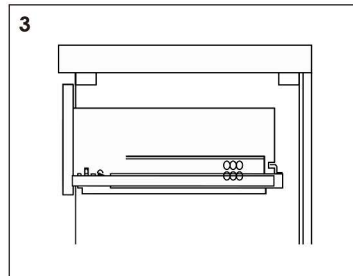

Cabinet Installation

Determine location of where you would like to install your vanity.

Place vanity in the installation location. Check that vanity cabinet is level.

Disassemble drawer handles inside and install on drawer panel (Please disregard if the handles are installed properly).

Slider/Drawer Adjustment

Hinge/Door Adjustment

1. Up and down adjustment

2. In and out adjustment

3. Left and right adjustment

Dimensions

Does not include faucet, drain assembly, p-frap, backsplash, sidesplash and mirrors are only included with the purchase of the set.