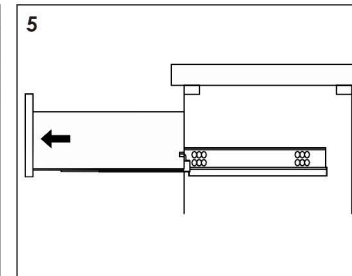

Cabinet Installation

Determine location of where you would like to install your vanity.

Place vanity in the installation location. Check that vanity cabinet is level.

Disassemble drawer handles inside and install on drawer panel (Please disregard if the handles are installed properly).

Slider/Drawer Adjustment

Hinge/Door Adjustment

1. Up and down adjustment

2. In and out adjustment

3. Left and right adjustment

Dimensions

Does not include faucet, drain assembly, p-frap, backsplash, sidesplash and mirrors are only included with the purchase of the set.