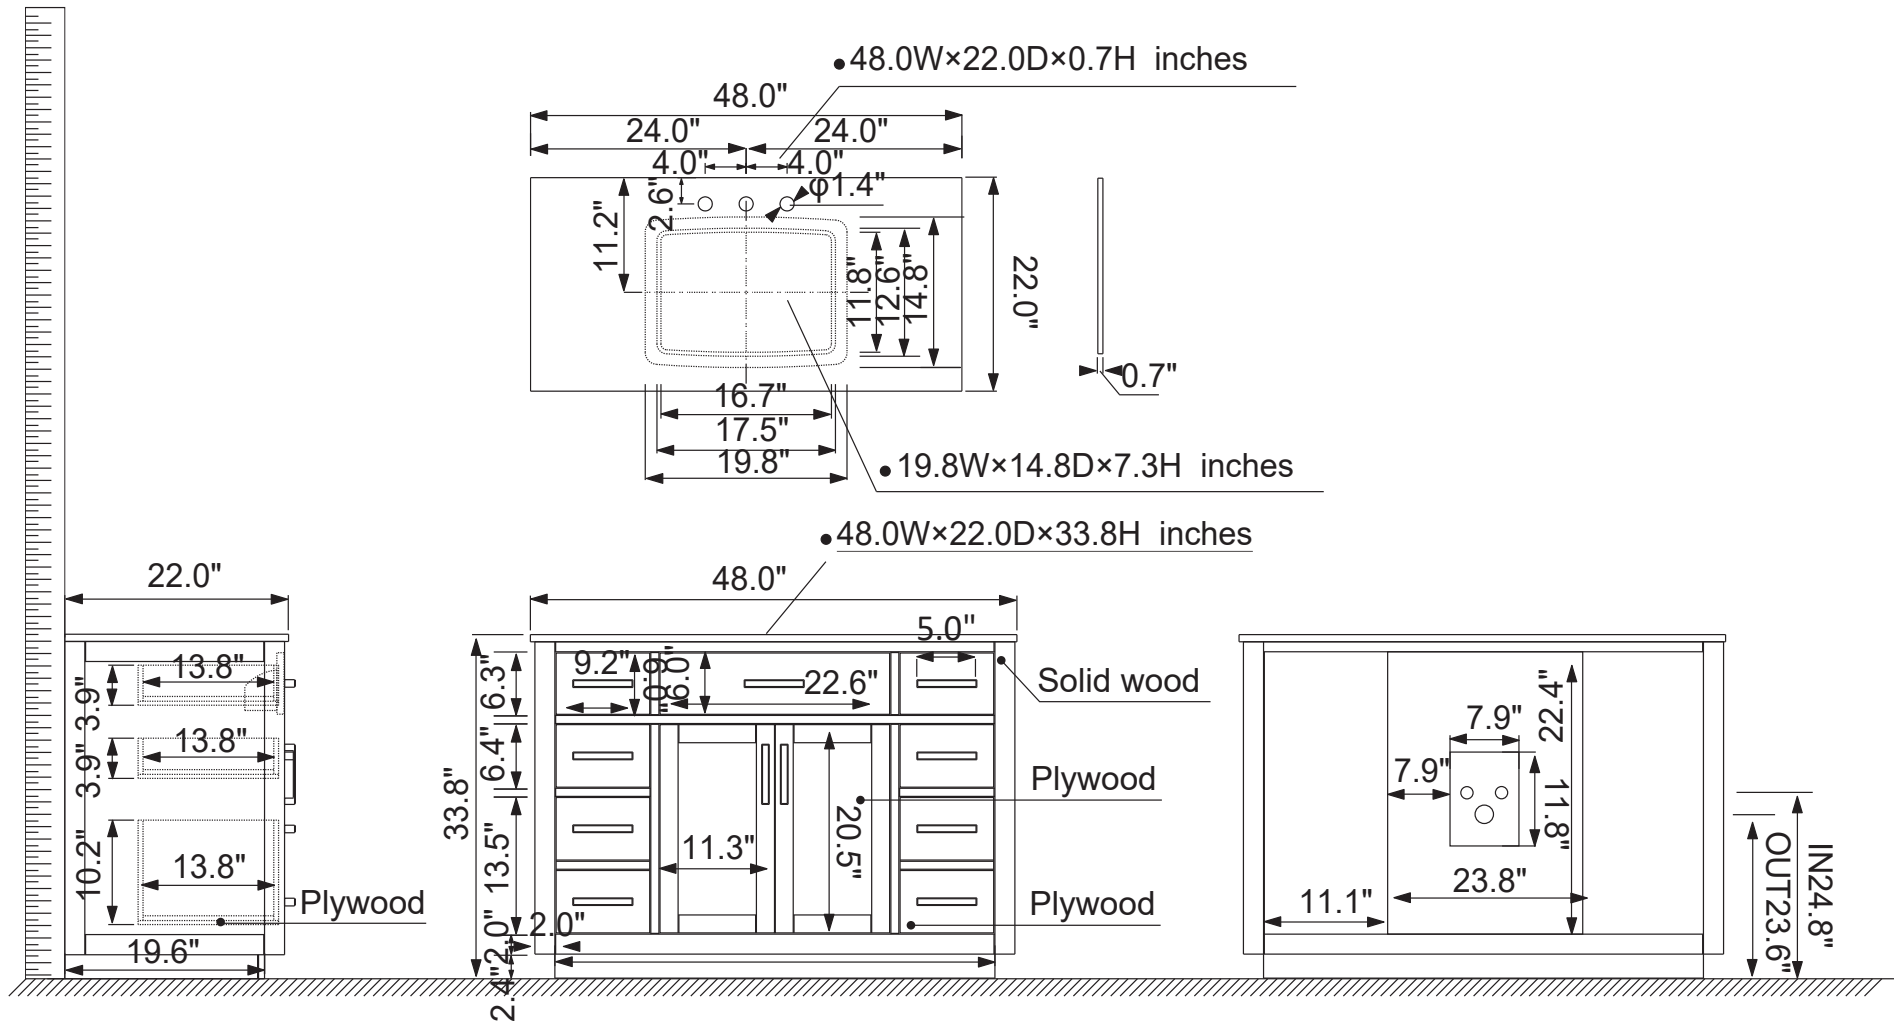

Slider/Drawer Adjustment

Hinge/Door Adjustment

1. Up and down adjustment

2. In and out adjustment

3. Left and right adjustment

Dimensions

Does not include faucet, drain assembly, p-frap, backsplash, sidesplash and mirrors are only included with the purchase of the set.