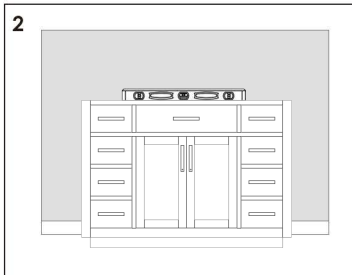

Determine location of where you would like to install your vanity.

Place vanity in the installation location. Check that vanity cabinet is level.