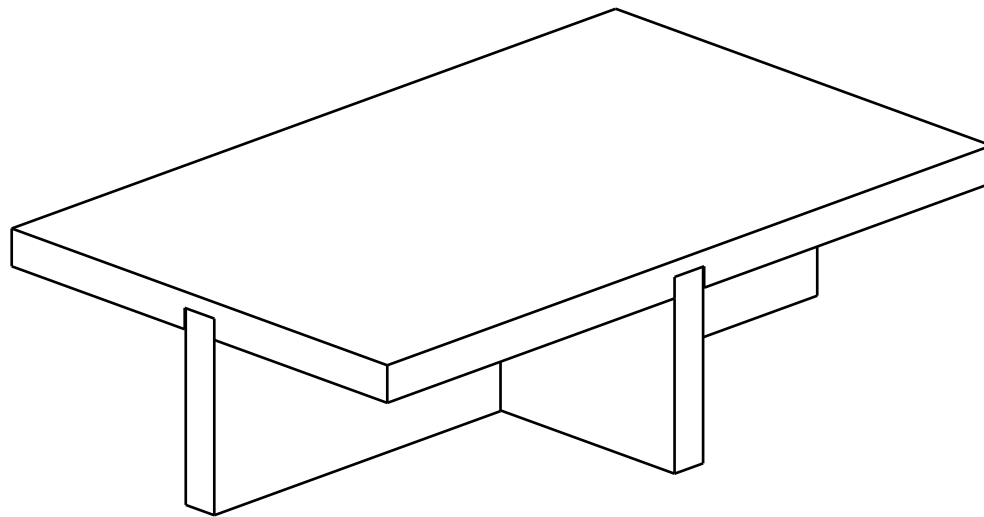

ASSEMBLY INSTRUCTIONS
FOLKE COFFEE TABLE DARK BROWN

THANK YOU FOR YOUR PURCHASE!

PART LIST

A

Top = 1 pc

B

Long Leg = 1 pc

C