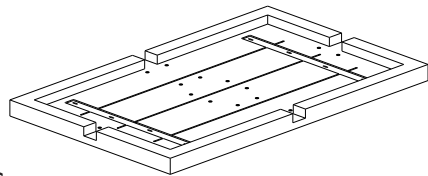

ASSEMBLY INSTRUCTIONS
FOLKE COFFEE TABLE DARK BROWN

THANK YOU FOR YOUR PURCHASE!

PART LIST

A

Top = 1 pc

B

Long Leg = 1 pc

C

Short Leg = 2 pcs

HARDWARE LIST

1. Bolt

M6 16 pcs

2. Spring washer

M6.5 16 pcs

3. Flat washer

M6.5 16 pcs