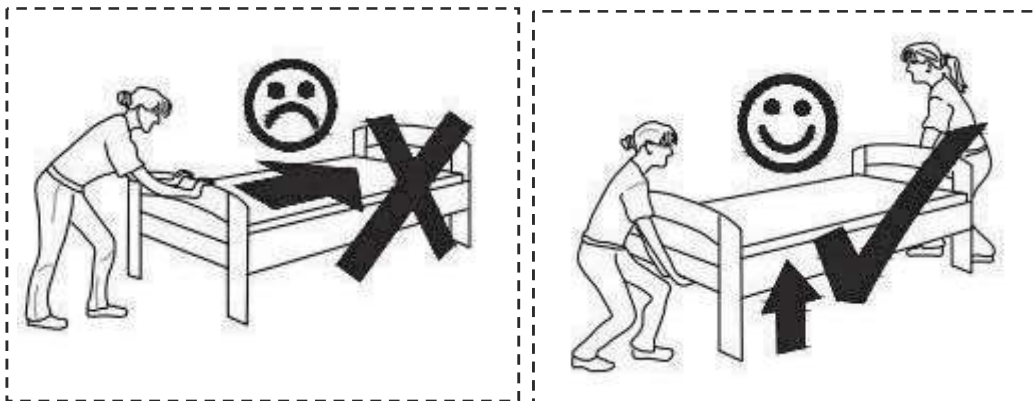

English

IMPORTANT ! KEEP FOR FUTURE REFERENCE : READ CAREFULLY

- To be assembled by an adult. Assembly must be checked by an adult before use
- **WARNING !** Keep all screws, small parts and plastic bags out of the reach of children
- Properly identify all parts before assembling
- Never use your item if any of its parts are broken or missing
- Should any problems arise, please contact our After Sales Service
- Manufacturer's instructions shall be followed at all times
- Care: Clean with a soft, dry cloth. In case of larger stains, carefully rub with a slightly damp, non-abrasive sponge
- Avoid the risk of fire by not placing furniture near sources of ignition or hot items
- Do not jump on the bed