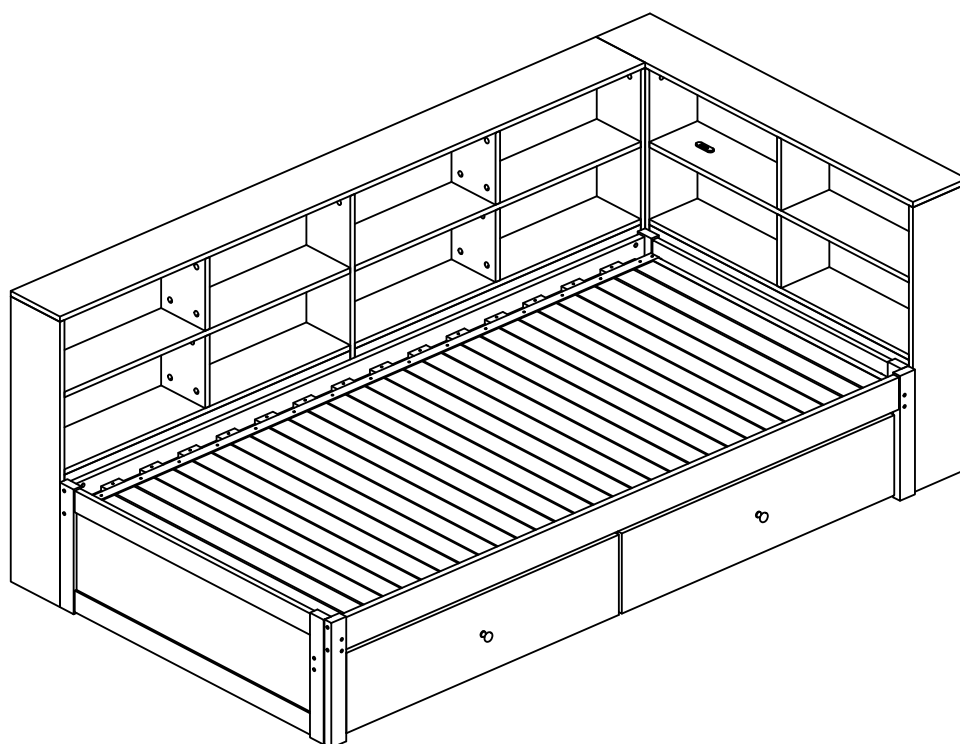

ASSEMBLY INSTRUCTIONS

Bed 90 × 190

This set comes in 3 boxes. If you do not receive a full 3 boxes, please contact our customer service.

INSTRUCTIONS

IMPORTANT-READ CAREFULLY-RETAIN FOR FUTURE REFERENCE

- a) **WARNING** -Children can become trapped between the bed and the wall, the adjoining pieces of furniture (e.g. cupboards) and the like. To avoid risk of serious injury the distance between the safety barrier and the adjoining structure shall not exceed 90 mm or shall be more than 230 mm.
- b) **WARNING**-Do not use the bed if any structural part is broken or missing; Replacement parts are between requested from the manufacturer or the store.
- c) **WARNING**-Do not climb or wiggle on any non-designated structures.
- d) it is imperative to always follow the installation instructions and manufacturer's use.
- e) The recommended size of the mattress to be used with the bed is 190cmx90cm.
- f) It is necessary to ventilate the room in order to maintain a low level moisture and prevent mold growth in the bed and its periphery.
- g) Joining devices should always be tightened properly and regularly verified. Tighten if necessary.