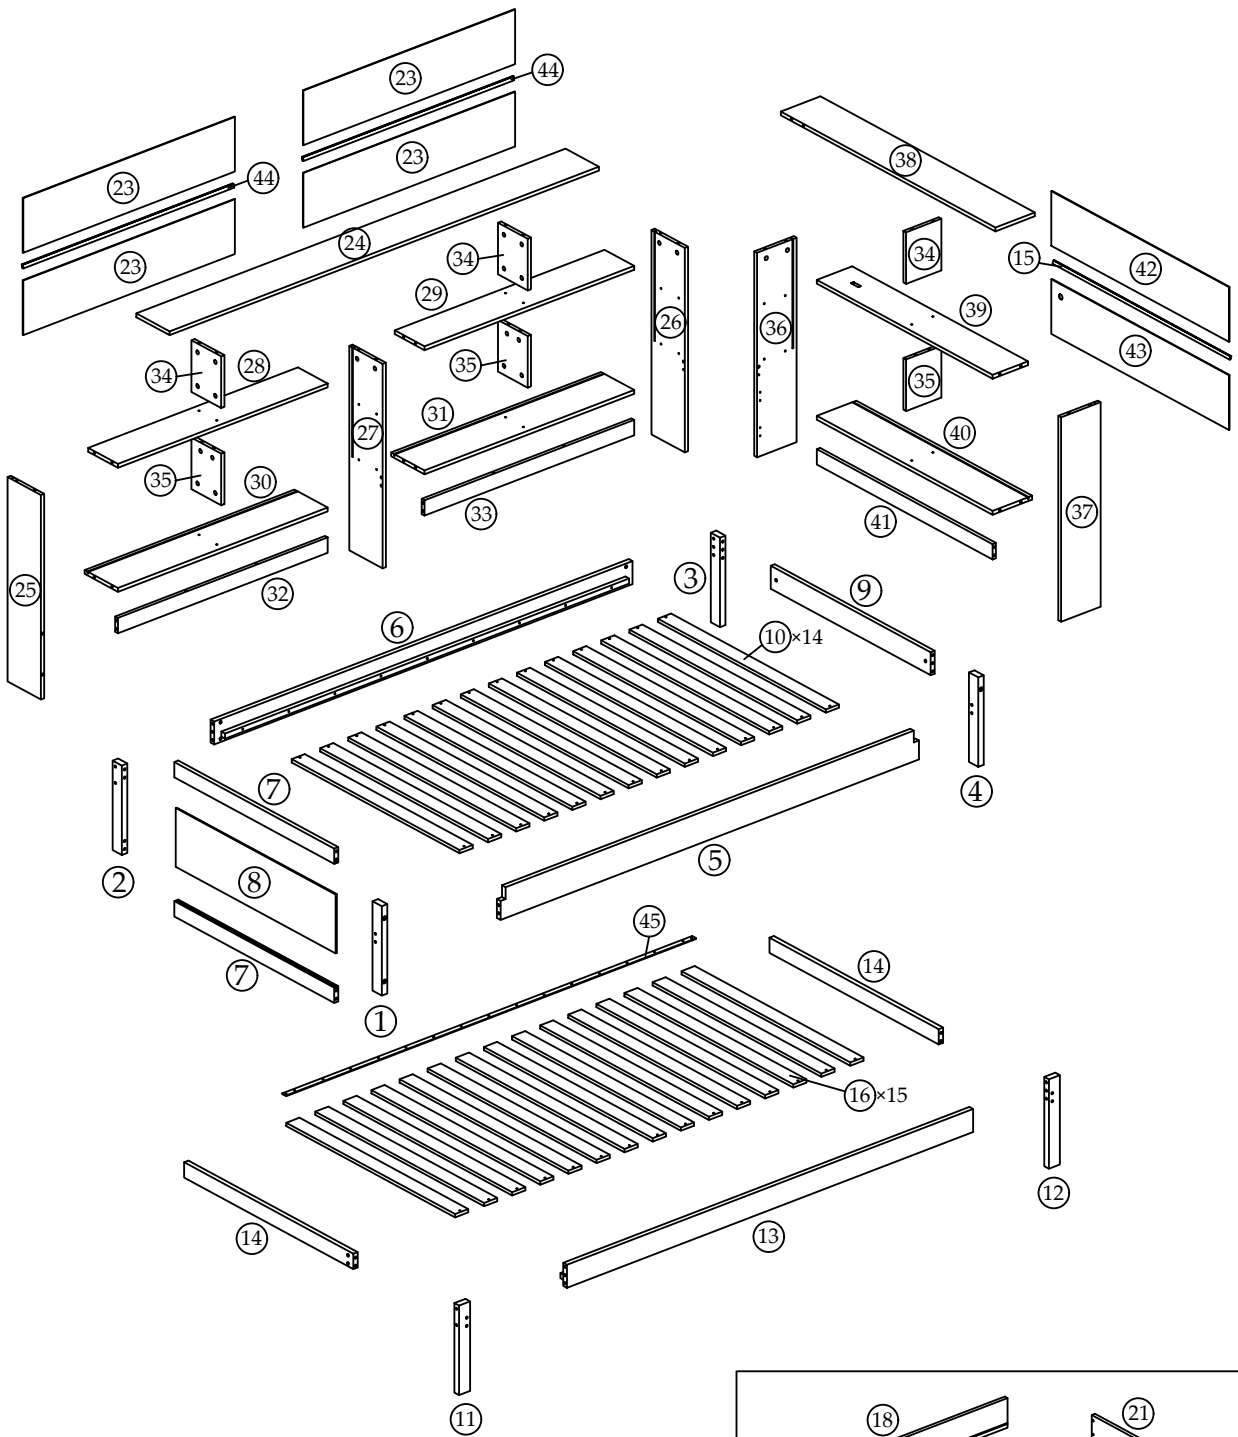

ASSEMBLY INSTRUCTIONS

Bed 90 × 190

This set comes in 3 boxes. If you do not receive a full 3 boxes, please contact our customer service.

INSTRUCTIONS

IMPORTANT-READ CAREFULLY-RETAIN FOR FUTURE REFERENCE

- a) **WARNING** -Children can become trapped between the bed and the wall, the adjoining pieces of furniture (e.g. cupboards) and the like. To avoid risk of serious injury the distance between the safety barrier and the adjoining structure shall not exceed 90 mm or shall be more than 230 mm.
- b) **WARNING**-Do not use the bed if any structural part is broken or missing; Replacement parts are between requested from the manufacturer or the store.
- c) **WARNING**-Do not climb or wiggle on any non-designated structures.
- d) it is imperative to always follow the installation instructions and manufacturer's use.
- e) The recommended size of the mattress to be used with the bed is 190cmx90cm.
- f) It is necessary to ventilate the room in order to maintain a low level moisture and prevent mold growth in the bed and its periphery.
- g) Joining devices should always be tightened properly and regularly verified. Tighten if necessary.

ASSEMBLY INSTRUCTIONS

ASSEMBLY INSTRUCTIONS

1		1PC	15		1PC
2		1PC	23		4PCS
3		1PC	24		1PC
4		1PC	27		1PC
5		1PC	32		1PC
6		1PC	33		1PC
7		2PCS	38		1PC
8		1PC	39		1PC
9		1PC	41		1PC
11		1PC	42		1PC
12		1PC	43		1PC
13		1PC	44		2PCS
14		2PCS	45		1PC