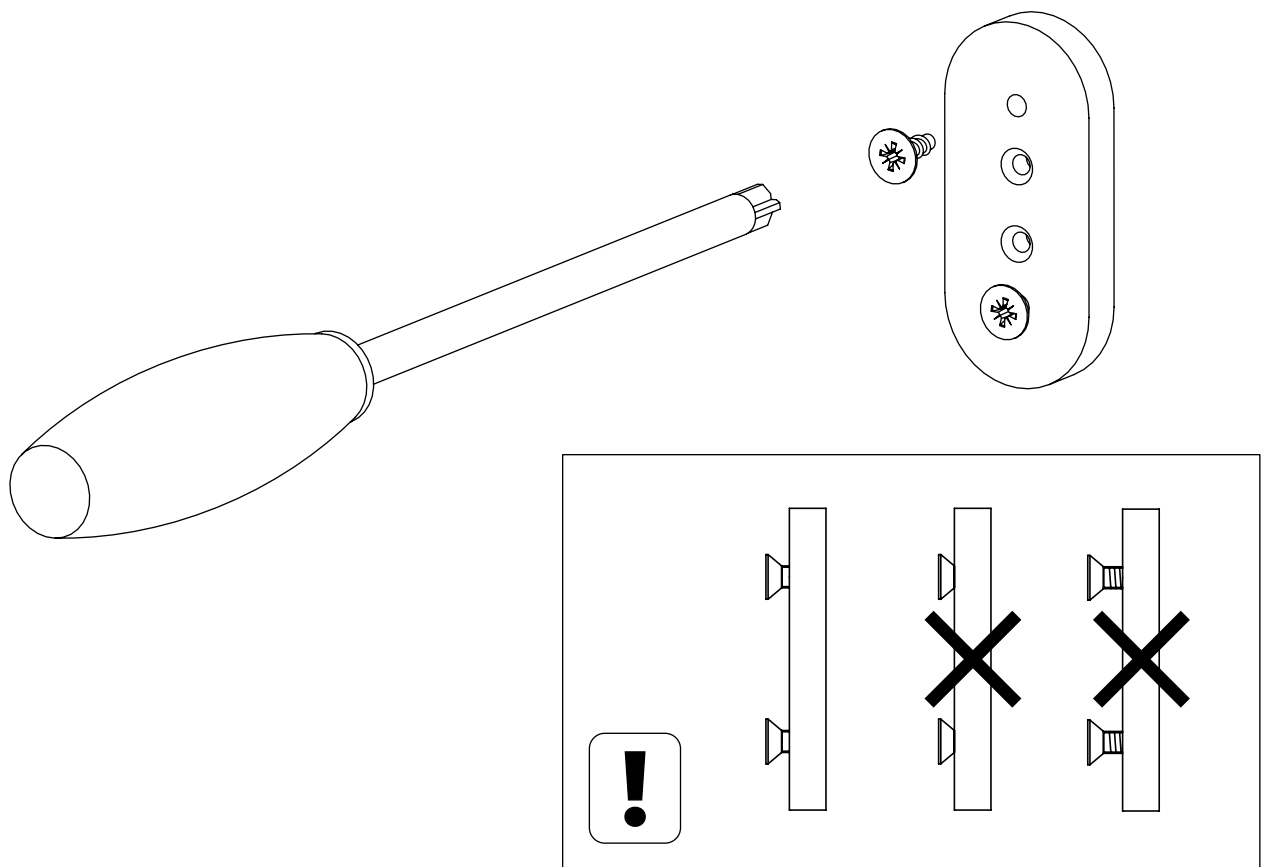

NOTE!!! Excessive loads on products create a hazard during use and risk permanent damage.

! ATTENTION

The installation set includes dowels designed for materials such as: plain concrete, ceramic brick, silicate brick, hollow brick, ceramic hollow block, autoclaved concrete, plaster-cardboard panel. Since the wall material may be different in every home, contact your local specialty store for advice on choosing the right screws.

2 Brush assembly stage

A Twist the brush components

3 Wall mounting stage

A Screw the M5 screws into the mounting plate

Screw into the outer holes of the plate leaving minimal clearance for the brush holding can to slide in. It is important that the can slides in tightly.