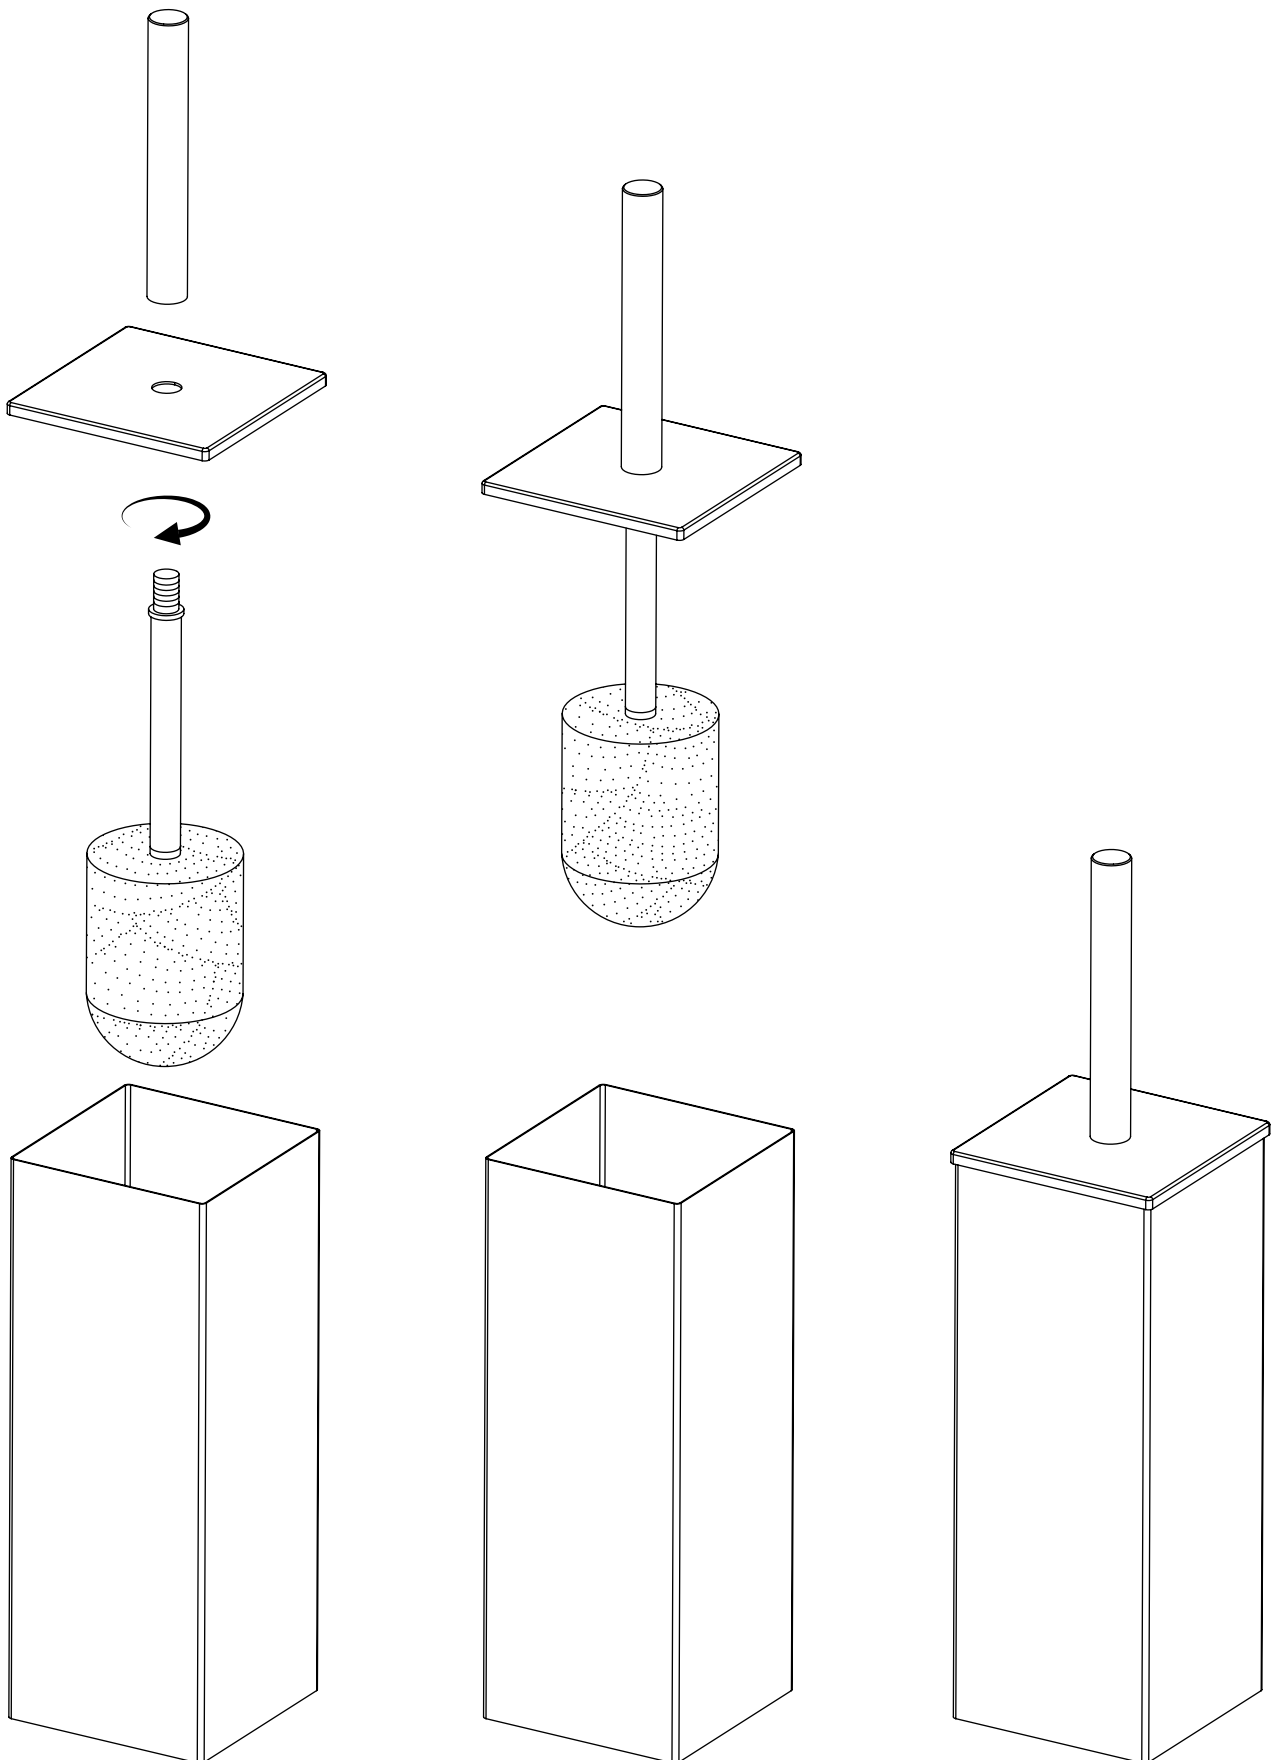

NOTE!!! Excessive loads on products create a hazard during use and risk permanent damage.

! ATTENTION

The installation set includes dowels designed for materials such as: plain concrete, ceramic brick, silicate brick, hollow brick, ceramic hollow block, autoclaved concrete, plaster-cardboard panel. Since the wall material may be different in every home, contact your local specialty store for advice on choosing the right screws.

2 Brush assembly stage

A Twist the brush components

3 Wall mounting stage

A Screw the M5 screws into the mounting plate

Screw into the outer holes of the plate leaving minimal clearance for the brush holding can to slide in. It is important that the can slides in tightly.