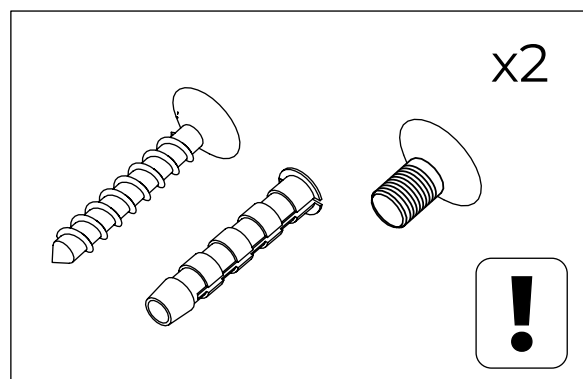

NOTE!!! Excessive loads on products create a hazard during use and risk permanent damage.

! ATTENTION

The installation set includes dowels designed for materials such as: plain concrete, ceramic brick, silicate brick, hollow brick, ceramic hollow block, autoclaved concrete, plaster-cardboard panel. Since the wall material may be different in every home, contact your local specialty store for advice on choosing the right screws.

The minimum wall thickness is 10 mm.

The maximum load of the product is 3 kg.

1 Preparation stage

Prepare your tools

Check the package contents

The number of fastening sets should correspond with the holes of the holding plate.

2 Brush assembly stage

A Twist the brush components

3 Wall mounting stage

A Screw the M5 screws into the mounting plate

Screw into the outer holes of the plate leaving minimal clearance for the brush holding can to slide in. It is important that the can slides in tightly.