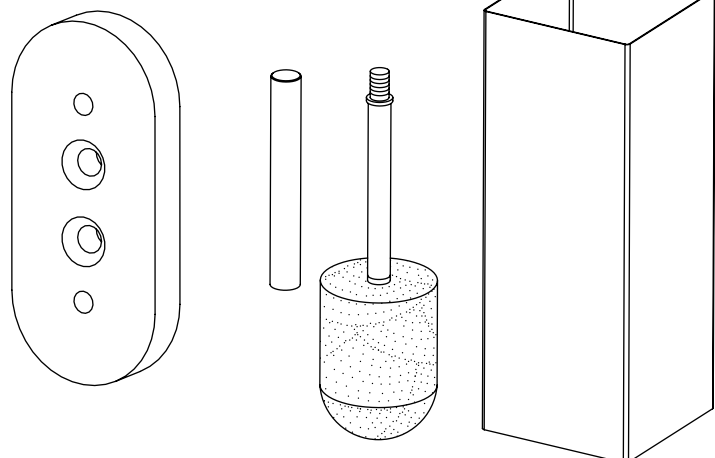

Check the package contents

The number of fastening sets should correspond with the holes of the holding plate.