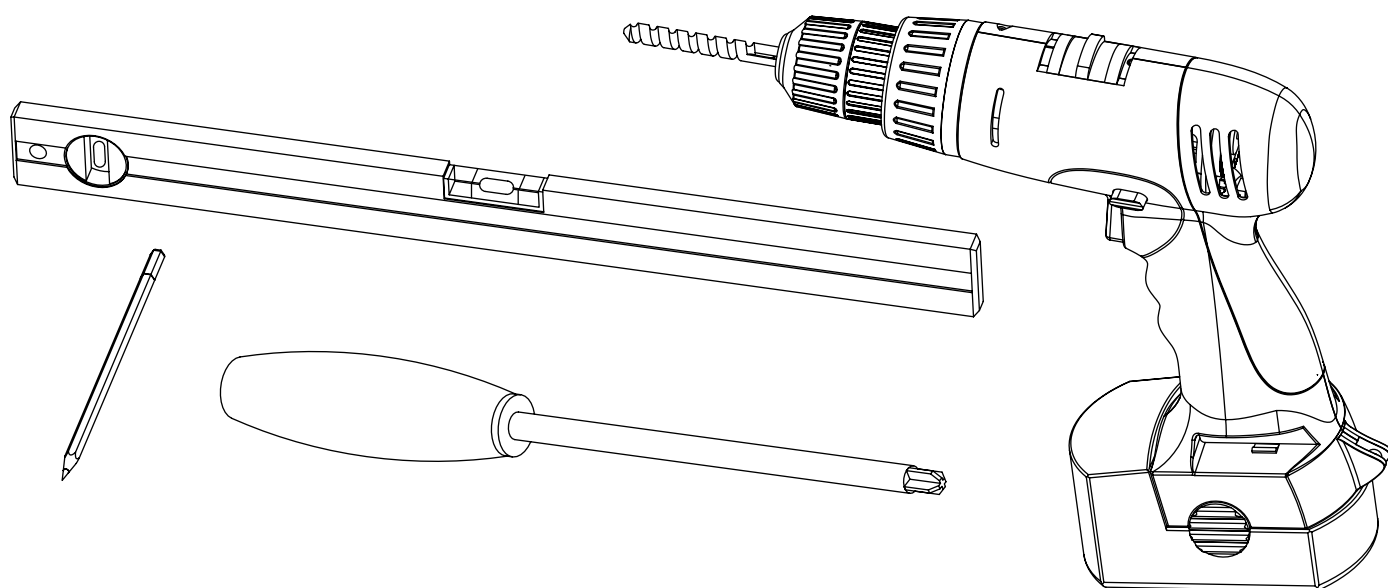

1 Preparation stage

Prepare your tools