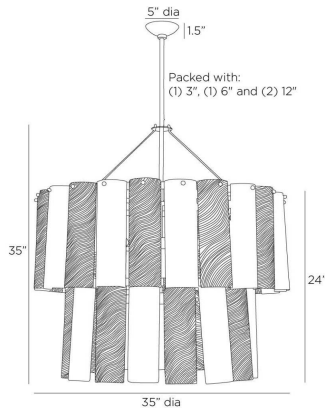

ARTERIOS

FARAMOND CHANDELIER

DM119

H: 39.5 IN, Dia: 35.00 IN

Vintage Brass

Scaled for high ceilings, this impactful fixture adds a reflective glamour wherever it is placed. The Empire silhouette alternates faux bois-etched leaves of vintage brass-plated iron with smoke slump hammered glass for a striped effect. The two-tiered form is suspended from a brass-plated pipe and canopy. Damp-rated, although limited covered outdoor areas may affect finish. Finish will vary.

APPEARANCE

Material	Iron, Slump Glass
Material Type	Hammered
Finish	Vintage Brass, Smoke
Finish Will Vary	Yes
Top Coat/Sealant	Yes

DIMENSIONS

Body	H: 24 IN, Dia: 35.00 IN
Canopy	H: 1.5 IN, Dia: 5.00 IN
Chandelier	H: 35 IN, Dia: 35.00 IN
Minimum Hanging	H: 39.5 IN
Max Hanging Height	69.5 in

WIRING

Rating	Damp
Cord	10 FT, Black, SVT
Socket	10, Type B - E12
Maximum Watt	40
Voltage	110-120 V

COMPLIANCY

RoHS	Yes
------	-----

SHIPPING

Shipping Requirements	TruckShip
Product Weight	40 lbs
Gross Weight 1	94 lbs
Shipping Box 1	H: 20.5 IN, L: 36 IN, W: 36 IN