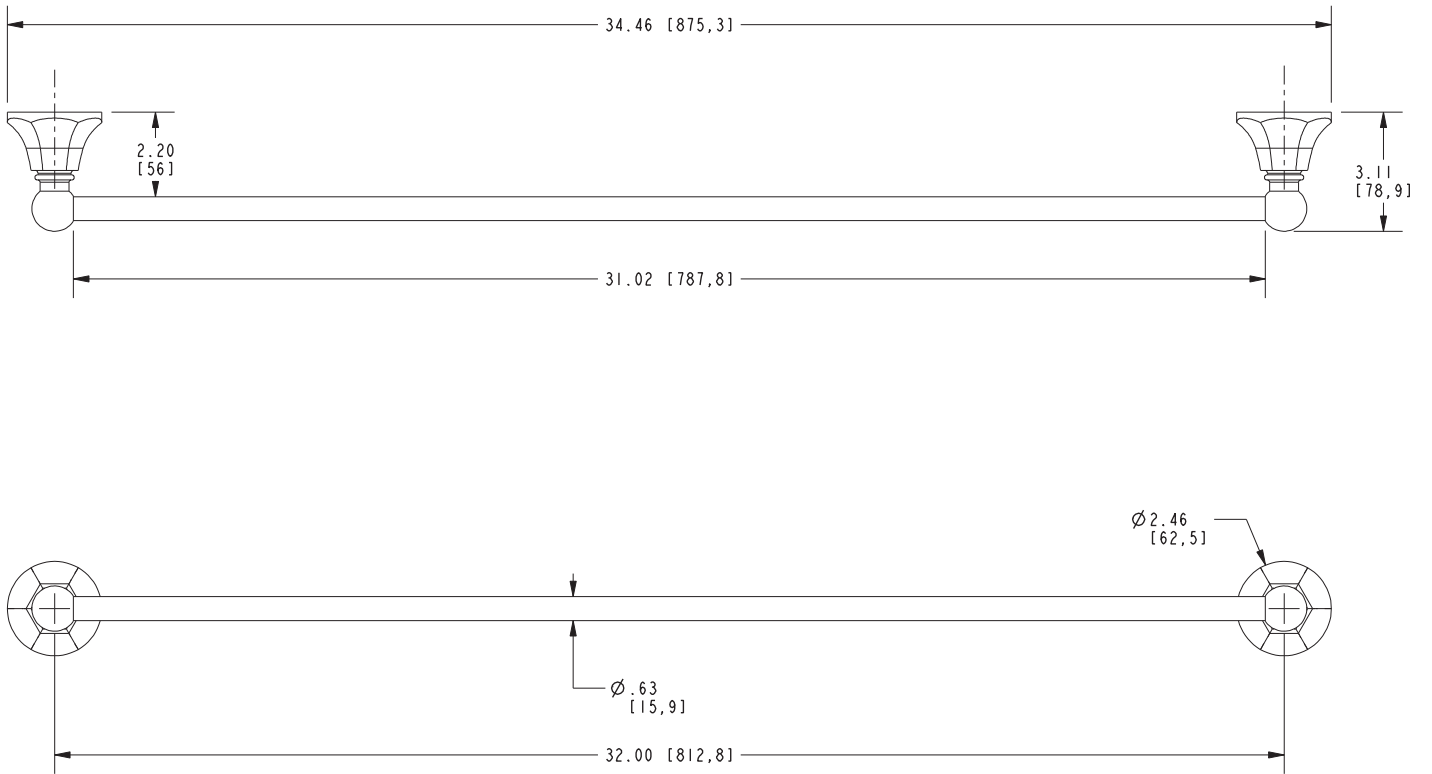

604

Empire Towel Bar 604