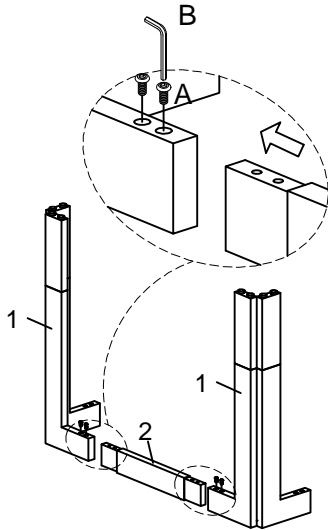

### + Parts Included

- ① Leg  
4PCS

- ② Acrylic Rail  
4PCS

- ③ Glass Top  
1PC

### + Hardware Included

- A Bolt(1/4"\*5/8")  
16 PCS

- B Allen Key(4mm)  
1 PC

- C Antiskid Pad

- 4 PCS

# ASSEMBLY INSTRUCTIONS

GOLD END TABLE  
CHROME END TABLE

①

**Note: Do not fully tighten the bolts at this step.**

②

**Note: Do not fully tighten the bolts at this step.**

③

**Note: Fully tighten all bolts at this step.**