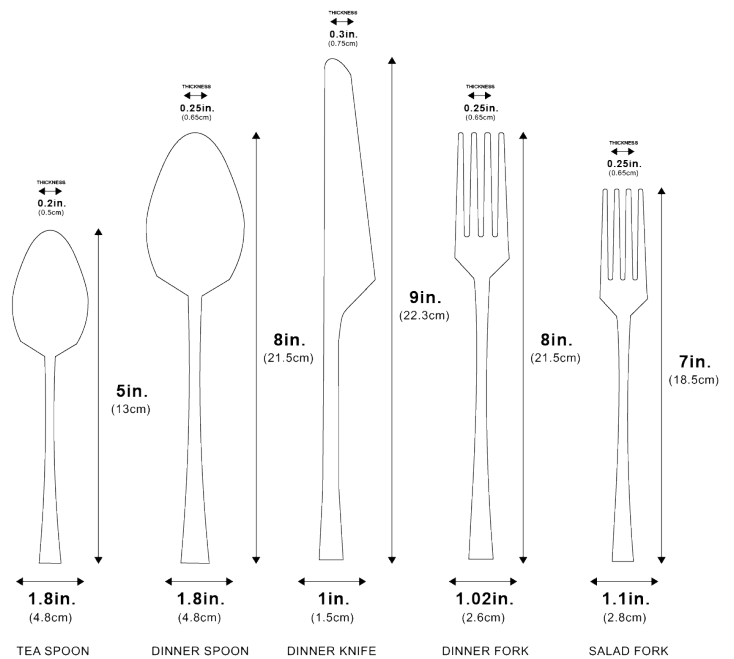

Living Essence Cutlery Set

living essence cutlery set becomes the center of attraction and enhances the look of your dining settings with its elegant appeal that complements the aesthetics of your table arrangement. The cutlery has the finishing touch to any table setting. All pieces are expertly crafted from high-quality stainless steel providing optimum strength, shine, and stain resistance. It comes in a range of variety colors which can be used to create attractive table settings. It looks sleek and fabulous always.

Dimensions

- Tea Spoon:
Thickness: 0.2"
Height: 5"
Length: 1.8"
- Dinner Spoon:
Thickness: 0.25"
Height: 8"
Length: 1.8"
- Dinner Knife:
Thickness: 0.3"
Height: 9"
Length: 1"
- Dinner Fork:
Thickness: 0.25"
Height: 8"
Length: 1.02"
- Salad Fork:
Thickness: 0.25"
Height: 7"
Length: 1.1"

Materials & Finish

Stainless Steel

Lead Time

4-7 days