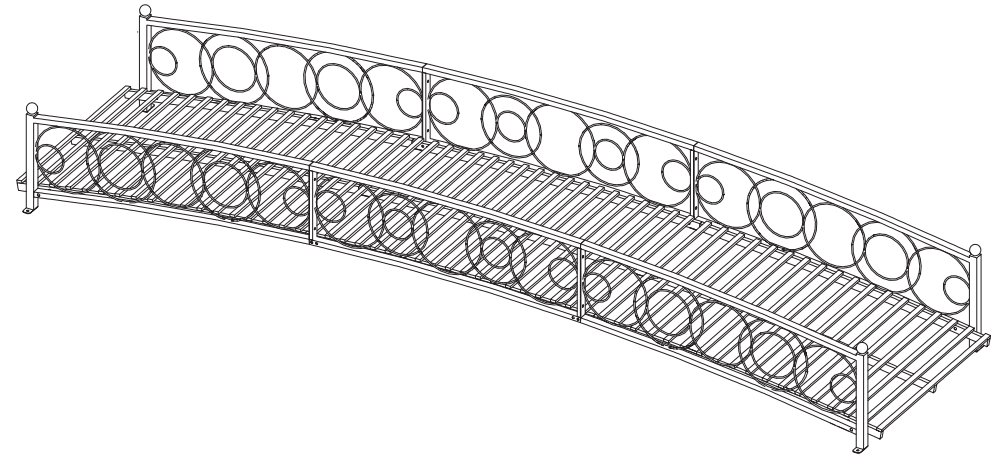

Scan the QR Code for more surprises and product installation video!

Feel free to contact us anytime with questions or comments at service@kinbor.com or call 909-600-1718.

OTDC333

PARTS LIST

Step 5

		
A x2	B x1	CL x2
		
CR x2	D x2	E x4
		
x12	x8	x18
F M8×12mm	G M8×35mm	H M8×50mm
		
I x26	J x4	K x2