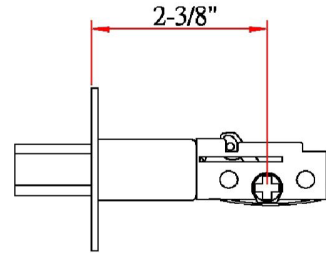

Single Sided Deadbolt

Polished Brass

SPECIFICATIONS

MATERIAL CONSTRUCTION:	Brass	KEYWAY:	KW
LOCK FUNCTION:	Deadbolt	REMOVABLE CORE:	No
DEADBOLT FUNCTION:	Single Sided	LATCH FACEPLATE I:	Round Corner
EXTERIOR MAX PROJECTION:	0.94"	LATCH BACKSET:	Fixed; 2-3/8" Only
INTERIOR MAX PROJECTION:	0.94"	LATCH TYPE:	2 Way (fixed faceplate)
KOB VS. LEVER:	N/A	LATCHBOLT THROW DISTANCE:	1"
KNOB DIMENSIONS:	N/A	# PINS IN CYLINDER:	5
LEVER LENGTH:	N/A	ANTI-BUMP PIN INSTALLED:	No
ROSE DIMENSIONS:	2.5" H x 2.5" W x 2.5" D	# KEYS INCLUDED:	2
ROSETTE / ESCUTCHEON SHAPE:	Round	SPINDLE TYPE:	Deadbolt
CROSS BORE:	2.13"	MOUNTING HARDWARE INCLUDED:	Yes
EDGE BORE:	1"	TOOLS NEEDED FOR INSTALLATION:	Phillips Screwdriver
HANDING:	Reversible	ASSEMBLED WEIGHT:	0.57 lbs.
REKEYABLE?:	No		