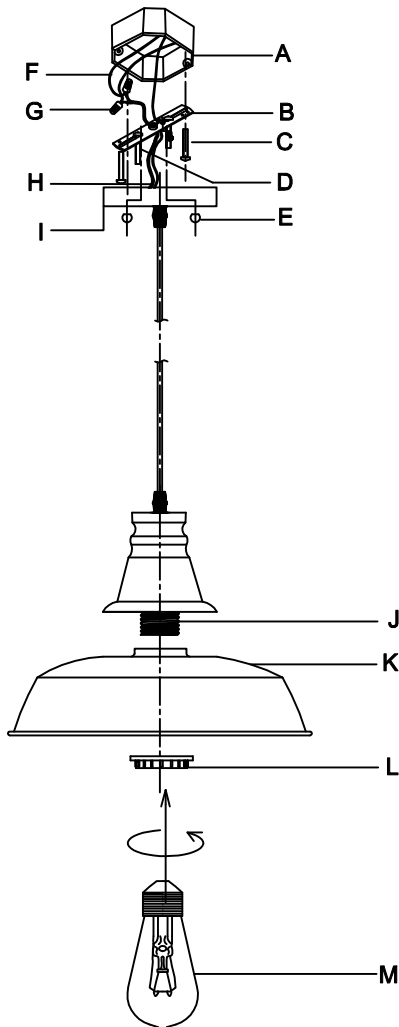

Assembly & Installation Instructions

CAUTION: Read instructions carefully and turn electricity off at main circuit breaker panel before beginning installation.

WARNING - If any special control devices are used with this fixture, follow the instructions carefully to assure full compliance with N.E.C. requirements. If there are any questions, contact a qualified electrical contractor.

CAUTION - All glass is fragile, use care when handling glass component(s) and or lamp(s).

IMPORTANT NOTICE:

- This is a generic instruction sheet used for various fixtures.
- Fixture shape and style may vary.
- Glass / Shade / Diffuser shape and style may vary.

ASSEMBLY STEPS:

PASOS PARA ENSAMBLAR:

MODE D'ASSEMBLAGE:

1. C, B ——— A
2. H, F ——— G
3. E, I ——— D
4. L, K ——— J
5. M ——— J

A, F & M
(NOT FURNISHED)
(NO INCLUIDA)
(NON FOURNIE)