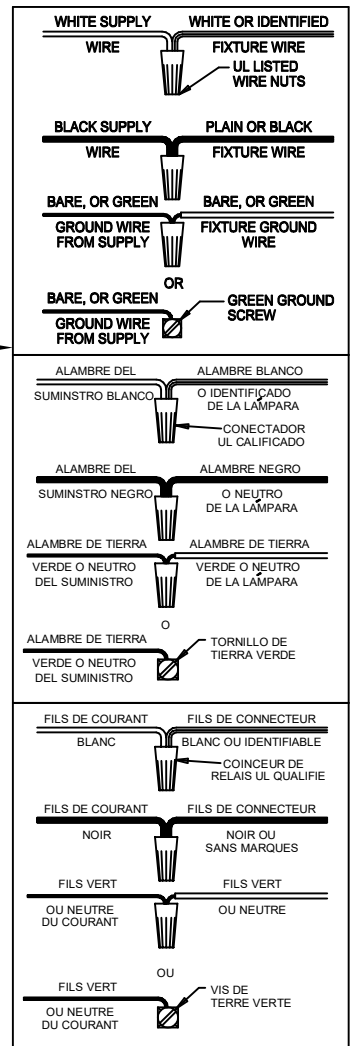

Assembly & Installation Instructions

CAUTION: Read instructions carefully and turn electricity off at main circuit breaker panel before beginning installation.

WARNING - If any special control devices are used with this fixture, follow the instructions carefully to assure full compliance with N.E.C. requirements. If there are any questions, contact a qualified electrical contractor.

CAUTION - All glass is fragile, use care when handling glass component(s) and or lamp(s).

IMPORTANT NOTICE:

- This is a generic instruction sheet used for various fixtures.
- Fixture shape and style may vary.
- Glass / Shade / Diffuser shape and style may vary.

ASSEMBLY STEPS:

PASOS PARA ENSAMBLAR:

MODE D'ASSEMBLAGE:

1. C, B ——— A
2. H, F ——— G
3. E, I ——— D
4. L, K ——— J
5. M ——— J

A, F & M
(NOT FURNISHED)
(NO INCLUIDA)
(NON FOURNIE)