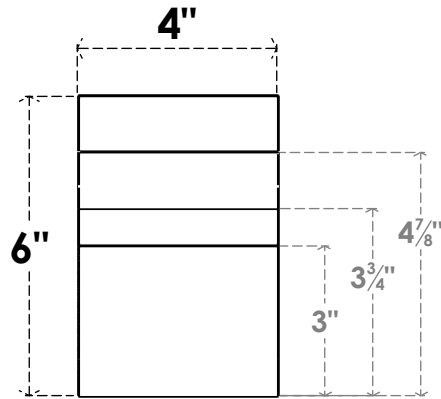

ITEM NUMBER: RFTURO040X06000X32000X006MON00RCPR

4"W X 6"H X 32"L TIMBERTHANE ROUGH CEDAR MONTEREY FAUX WOOD OPEN RAFTER TAIL, 6" L END, PRIMED TAN

SIDE PROFILE

FRONT PROFILE

ISOMETRIC

GENERATED DATE : 03/02/2023