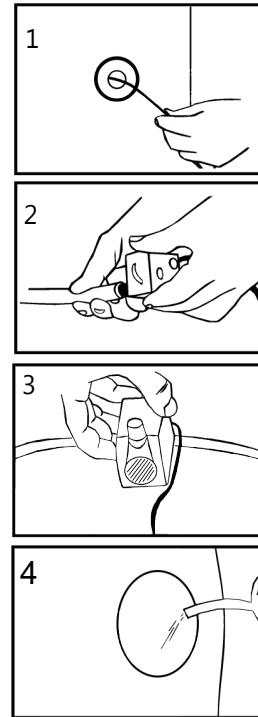

Contents

Contents	2
What is included	3
Assembly instructions	4
YouTube video instruction	5
Warranty	6

What is included

A. Fountain Top

B Fountain Body

C. Auto Shut Off Pump

Assembly instructions

1. Pull the hose and light cord out from the back of the fountain.
2. Attach light cord and hose to the pump.
3. Place the pump back into the fountain.
4. Add water to the fountain then plug the pump into the transformer, then plug the transformer into an outlet.