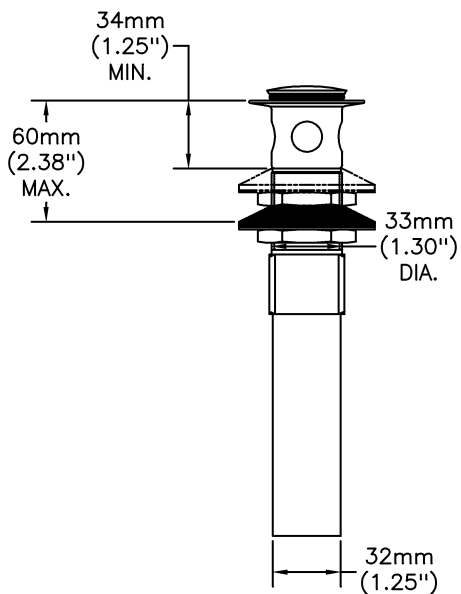

## Lavatory Faucets

102mm (4") Centerset with Metal Pop-up

#### SPECIFICATION:

- CAST BRASS
- Ceramic cartridge with rotational limit stop
- Metal hold-down package
- Colour coded plug button on handle for hot/cold identification
- Chrome Finish
- Outlet: Vandal Resistant outlet (wrench flats) 1.5 USGPM (5.7L/min)
- Handle#: 1 - Vandal Resistant 89mm(3 1/2") lever handle - ADA compliant- colour indexed

#### OPERATION:

- Not Available

***(Dimensional drawing on following page)***

Delta reserves the right (1) to make changes to specifications and materials, and (2) to change or discontinue models, both without notice or obligation. Dimensions are for reference. Measurement may vary plus or minus 6mm(0.25"). Mounting locations are suggested only. Check with local codes for requirements in your area. This spec was produced May 13, 2022.

INLET FOR 3/8" OR 1/2" FLEXIBLE RISER  
OR 1/2-14 NPSM COUPLING NUT (NOT SUPPLIED)

Delta reserves the right (1) to make changes to specifications and materials, and (2) to change or discontinue models, both without notice or obligation. Dimensions are for reference. Measurement may vary plus or minus 6mm(0.25"). Mounting locations are suggested only. Check with local codes for requirements in your area. This spec was produced May 13, 2022.