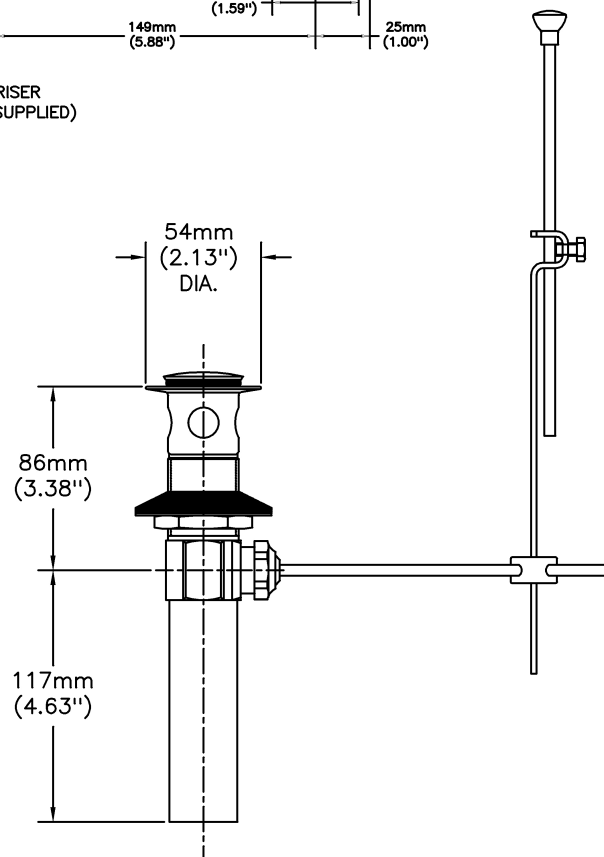

## Lavatory Faucets

102mm (4") Centerset with Metal Pop-up

#### SPECIFICATION:

- CAST BRASS
- Ceramic cartridge with rotational limit stop
- Metal hold-down package
- Colour coded plug button on handle for hot/cold identification
- Chrome Finish
- Outlet: Vandal Resistant outlet (wrench flats) 1.5 USGPM (5.7L/min)
- Handle#: 1 - Vandal Resistant 89mm(3 1/2") lever handle - ADA compliant- colour indexed

#### OPERATION:

- Not Available

***(Dimensional drawing on following page)***

Delta reserves the right (1) to make changes to specifications and materials, and (2) to change or discontinue models, both without notice or obligation. Dimensions are for reference. Measurement may vary plus or minus 6mm(0.25"). Mounting locations are suggested only. Check with local codes for requirements in your area. This spec was produced May 13, 2022.

INLET FOR 3/8" OR 1/2" FLEXIBLE RISER  
OR 1/2-14 NPSM COUPLING NUT (NOT SUPPLIED)

Delta reserves the right (1) to make changes to specifications and materials, and (2) to change or discontinue models, both without notice or obligation. Dimensions are for reference. Measurement may vary plus or minus 6mm(0.25"). Mounting locations are suggested only. Check with local codes for requirements in your area. This spec was produced May 13, 2022.