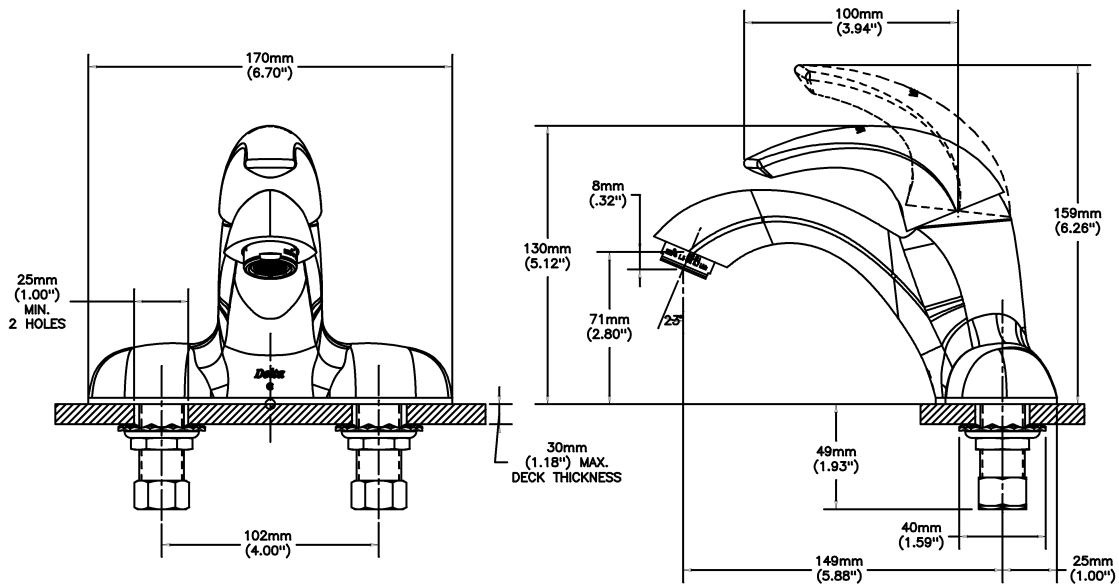

#### SPECIFICATION:

- CAST BRASS
- Ceramic cartridge with rotational limit stop
- Metal hold-down package
- Colour coded plug button on handle for hot/cold identification
- Chrome Finish
- Outlet: Vandal Resistant outlet (wrench flats) 1.5 USGPM (5.7L/min)
- Handle#: 1 - Vandal Resistant 89mm(3 1/2") lever handle - ADA compliant- colour indexed

#### OPERATION:

- Not Available

***(Dimensional drawing on following page)***

Delta reserves the right (1) to make changes to specifications and materials, and (2) to change or discontinue models, both without notice or obligation. Dimensions are for reference. Measurement may vary plus or minus 6mm(0.25"). Mounting locations are suggested only. Check with local codes for requirements in your area. This spec was produced May 13, 2022.

INLET FOR 3/8" OR 1/2" FLEXIBLE RISER  
OR 1/2-14 NPSM COUPLING NUT (NOT SUPPLIED)

Delta reserves the right (1) to make changes to specifications and materials, and (2) to change or discontinue models, both without notice or obligation. Dimensions are for reference. Measurement may vary plus or minus 6mm(0.25"). Mounting locations are suggested only. Check with local codes for requirements in your area. This spec was produced May 13, 2022.