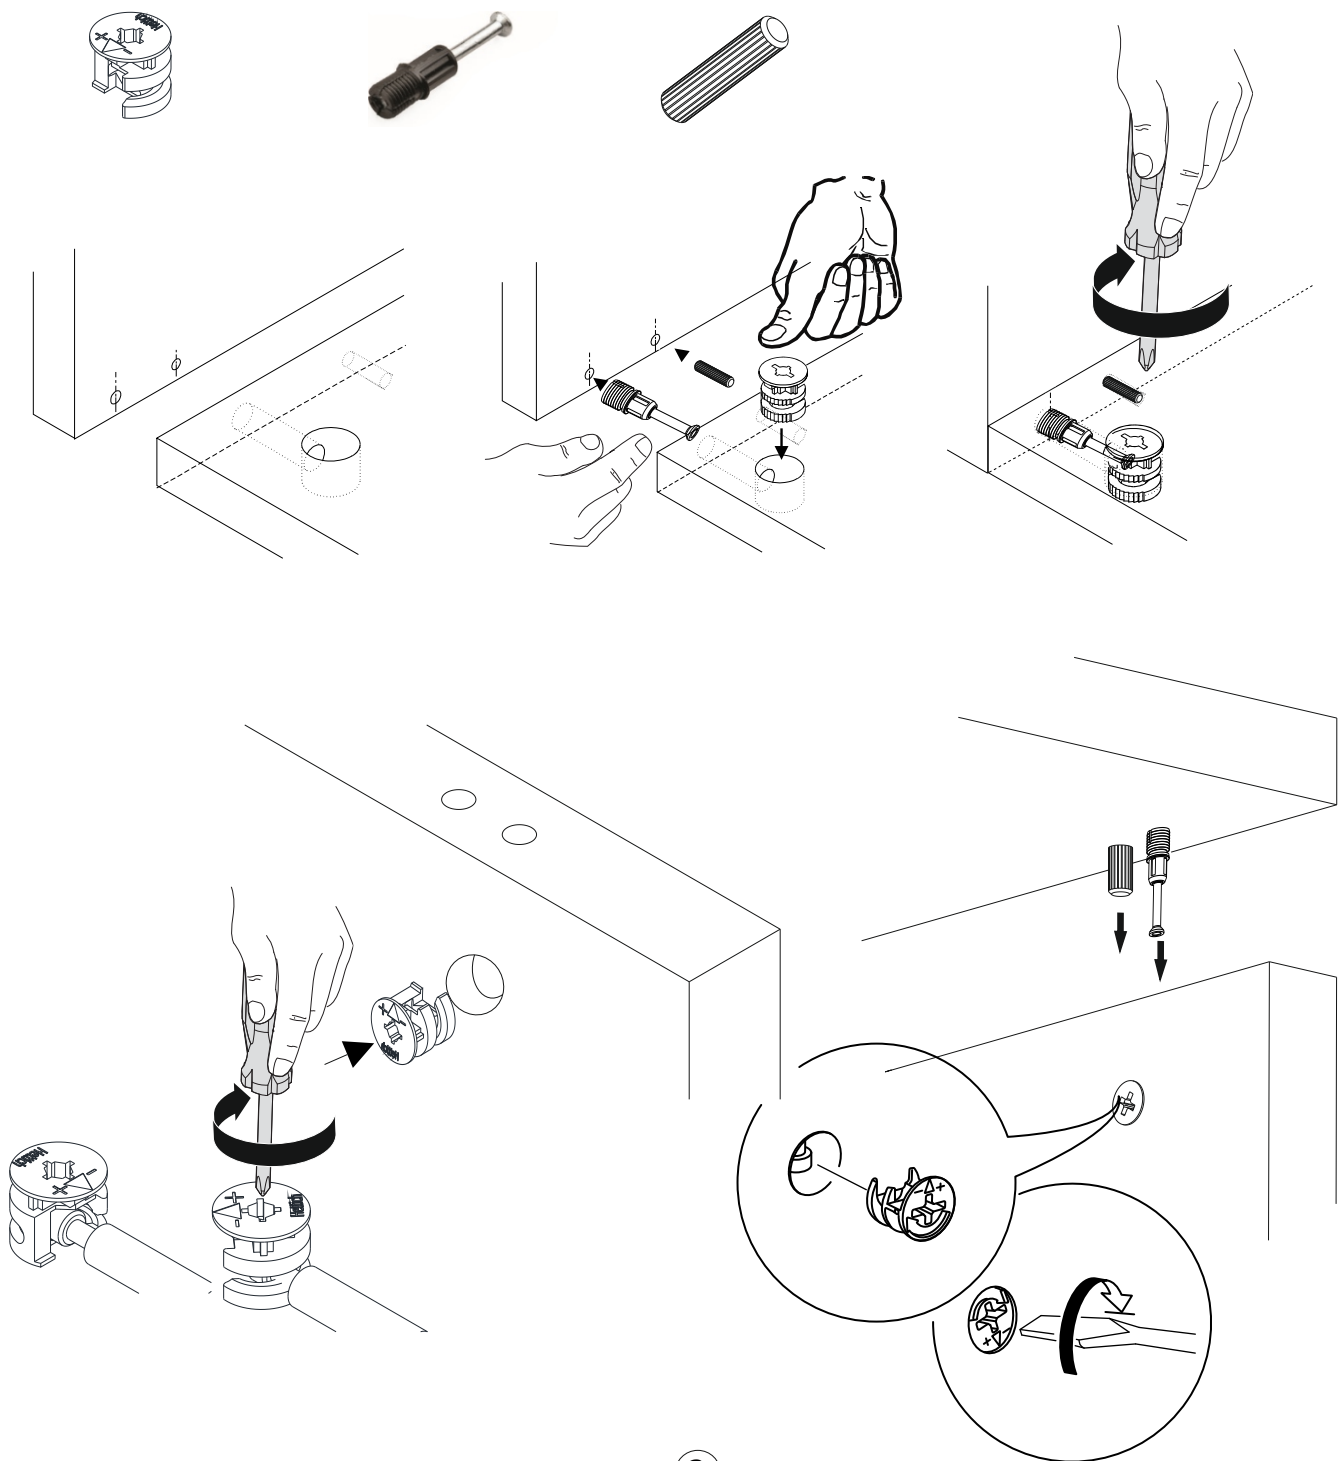

Dear Customer,

The product you bought was subjected to all sorts of tests and control before sending out to you. Even in this situation, sometimes happen that some component is damaged during the transportation. In such case please do not send the whole article back to us. Just request/order the damaged part. While requesting the required part, describe it exactly by looking to service card. Missing part will be sent to you as soon as possible. Before start assembling, please check the whole components and accessories according to the lists. After being sure that every part and accessory are okay and right, start assembling. Before start assembling, please clean all the components with a damp cloth. If you bought more than one product, to prevent confusion be sure that you completed the first product. Then start the other product's assembling. Never draw the products. While carrying, disassociate and lift the product and carry with minimum 2 people. For long distances carry the product with the package.

# ATTENTION!!

Minifix is the main connection material used in products.  
Before starting assembly, please check the drawings below...

The necessary tools (not included)