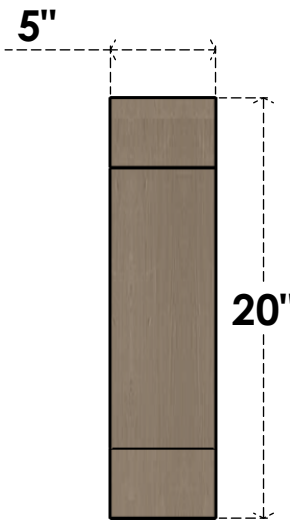

ITEM NUMBER: CORU05X20X20BURRCPR

5"W X 20"D X 20"H SERIES 1 THIN BURLINGTON ROUGH CEDAR TIMBERTHANE
FAUX WOOD CORBEL, PRIMED

SIDE PROFILE

FRONT PROFILE

ISOMETRIC

EKENA MILLWORK
2300 WEST MAIN ST.
CLARKSVILLE, TX 75426
TOLL FREE: 866-607-0453
WWW.EKENAMILLWORK.COM

NOTES

1. INSTALLATION TO BE COMPLETED IN ACCORDANCE WITH MANUFACTURER'S SPECIFICATIONS.
2. DRAWING MAY NOT BE TO SCALE
3. THIS DRAWING IS INTENDED FOR DESIGN AND PLANNING PURPOSES ONLY.
4. ALL INFORMATION CONTAINED HEREIN WAS CURRENT AT THE TIME OF DEVELOPMENT BUT MUST BE REVIEWED AND APPROVED BY THE PRODUCT MANUFACTURER TO BE CONSIDERED ACCURATE.
5. TIMBERTHANE ARCHITECTURAL PRODUCTS ARE MADE FROM HIGH DENSITY URETHANE AND COME FACTORY PRIMED