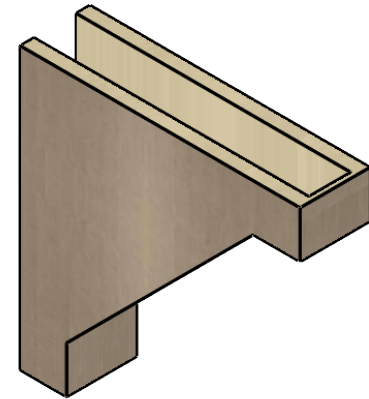

ITEM NUMBER: CORU05X20X20BURRCPR

5"W X 20"D X 20"H SERIES 1 THIN BURLINGTON ROUGH CEDAR TIMBERTHANE
FAUX WOOD CORBEL, PRIMED

SIDE PROFILE

FRONT PROFILE

ISOMETRIC

EKENA MILLWORK
2300 WEST MAIN ST.
CLARKSVILLE, TX 75426
TOLL FREE: 866-607-0453
WWW.EKENAMILLWORK.COM