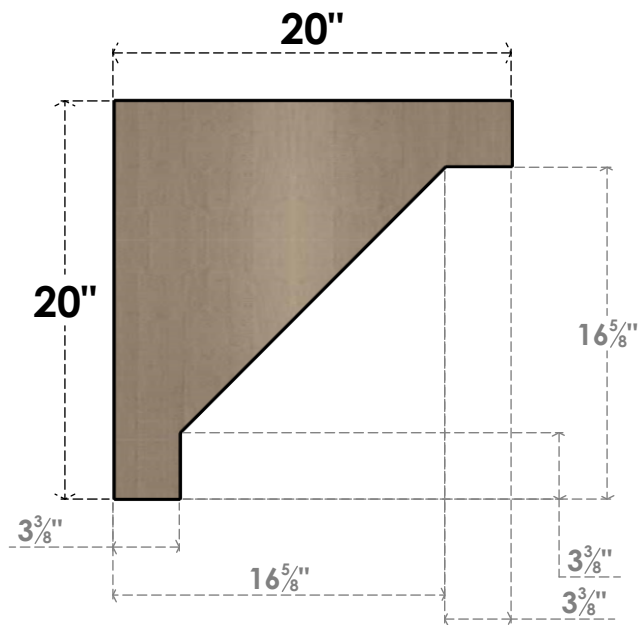

ITEM NUMBER: CORU05X20X20BURRCPR

5"W X 20"D X 20"H SERIES 1 THIN BURLINGTON ROUGH CEDAR TIMBERTHANE
FAUX WOOD CORBEL, PRIMED

SIDE PROFILE

FRONT PROFILE

ISOMETRIC

EKENA MILLWORK
2300 WEST MAIN ST.
CLARKSVILLE, TX 75426
TOLL FREE: 866-607-0453
WWW.EKENAMILLWORK.COM

NOTES

1. INSTALLATION TO BE COMPLETED IN ACCORDANCE WITH MANUFACTURER'S SPECIFICATIONS.
2. DRAWING MAY NOT BE TO SCALE
3. THIS DRAWING IS INTENDED FOR DESIGN AND PLANNING PURPOSES ONLY.
4. ALL INFORMATION CONTAINED HEREIN WAS CURRENT AT THE TIME OF DEVELOPMENT BUT MUST BE REVIEWED AND APPROVED BY THE PRODUCT MANUFACTURER TO BE CONSIDERED ACCURATE.
5. TIMBERTHANE ARCHITECTURAL PRODUCTS ARE MADE FROM HIGH DENSITY URETHANE AND COME FACTORY PRIMED