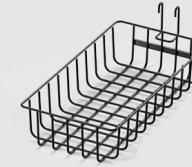

## Package List

**L Size Basket**

**M Size Basket**

**S Size Basket**

**Dual-Raw Hook**

**Tissue Holder**

**C-Clamp Base**

**2\* Supportive Rods**

## Highlights

- \* The standing BBQ caddy rack maximizes vertical storage space and saves more countertop operating space, making everything you need within your reach.
- \* Come with S/M/L different sizes of baskets, suitable for accommodating various bottles and cans.
- \* Constructed by thickened carbon steel with rustproof powder-coating, our durable and sturdy griddle caddy can withstand diverse harsh weather conditions.
- \* The assembly process is definitely effortless, as it only requires connecting the supportive rods and hanging all the accessories.
- \* Equipped with a C-shape clamp base, this griddle caddy can be firmly attached to any Blackstone griddle cooking stations, outdoor tables or any other BBQ grill with thickness under 2.28in.