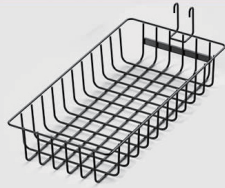

## Package List

**L Size Basket**

**M Size Basket**

**S Size Basket**

**Dual-Raw Hook**

**Tissue Holder**

**C-Clamp Base**

**2\* Supportive Rods**

## Highlights

- \* The standing BBQ caddy rack maximizes vertical storage space and saves more countertop operating space, making everything you need within your reach.
- \* Come with S/M/L different sizes of baskets, suitable for accommodating various bottles and cans.
- \* Constructed by thickened carbon steel with rustproof powder-coating, our durable and sturdy griddle caddy can withstand diverse harsh weather conditions.
- \* The assembly process is definitely effortless, as it only requires connecting the supportive rods and hanging all the accessories.
- \* Equipped with a C-shape clamp base, this griddle caddy can be firmly attached to any Blackstone griddle cooking stations, outdoor tables or any other BBQ grill with thickness under 2.28in.