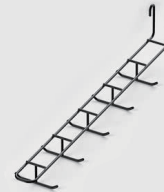

## Package List

**L Size Basket**

**M Size Basket**

**S Size Basket**

**Dual-Raw Hook**

**Tissue Holder**

**C-Clamp Base**

**2\* Supportive Rods**

## Specifications

- \* Material: Carbon Steel
- \* Color: Black
- \* Suitable Thickness: 5.8cm/2.28in
- \* Tissue Holder Length: 35cm/13.77in
- \* Hook Length: 31.5cm/12.4in
- \* S Basket Size: 26×12×5cm/10.23×4.72×1.96in
- \* M Basket Size: 30×14×5cm/11.81×5.51×1.96in
- \* L Basket Size: 35.5×13.5×6.5cm/13.97×5.31×2.55in
- \* Clip Base Size: 10×10×15cm/3.93×3.93×5.9in