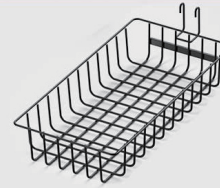

## Package List

**L Size Basket**

**M Size Basket**

**S Size Basket**

**Dual-Raw Hook**

**Tissue Holder**

**C-Clamp Base**

**2\* Supportive Rods**

## Specifications

- \* Material: Carbon Steel
- \* Color: Black
- \* Suitable Thickness: 5.8cm/2.28in
- \* Tissue Holder Length: 35cm/13.77in
- \* Hook Length: 31.5cm/12.4in
- \* S Basket Size: 26×12×5cm/10.23×4.72×1.96in
- \* M Basket Size: 30×14×5cm/11.81×5.51×1.96in
- \* L Basket Size: 35.5×13.5×6.5cm/13.97×5.31×2.55in
- \* Clip Base Size: 10×10×15cm/3.93×3.93×5.9in

## Highlights

- \* The standing BBQ caddy rack maximizes vertical storage space and saves more countertop operating space, making everything you need within your reach.
- \* Come with S/M/L different sizes of baskets, suitable for accommodating various bottles and cans.
- \* Constructed by thickened carbon steel with rustproof powder-coating, our durable and sturdy griddle caddy can withstand diverse harsh weather conditions.
- \* The assembly process is definitely effortless, as it only requires connecting the supportive rods and hanging all the accessories.
- \* Equipped with a C-shape clamp base, this griddle caddy can be firmly attached to any Blackstone griddle cooking stations, outdoor tables or any other BBQ grill with thickness under 2.28in.