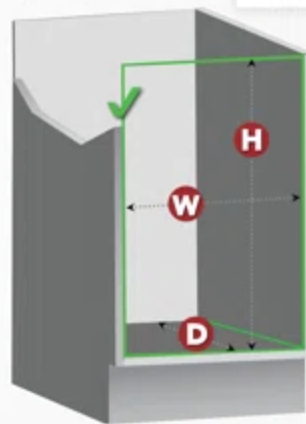

MINIMUM CABINET OPENING (MCO)

FRAMED VS. FRAMELESS

COMMON
FACE FRAME
WIDTHS:
1-1/2"
1-5/8"
1-3/4"

 MEASURE

PLEASE NOTE! When measuring, check for obstructions such as door hinges or plumbing

W WIDTH
D DEPTH
H HEIGHT

 **FRAMED**
Traditional style
common in the USA

 **FRAMELESS**
(Full-Access)
European inspired design

HOW TO MEASURE