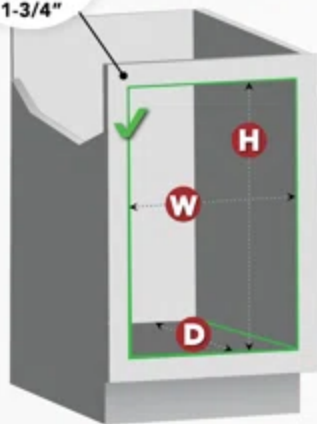

MINIMUM CABINET OPENING (MCO)

FRAMED VS. FRAMELESS

COMMON
FACE FRAME
WIDTHS:
1-1/2"
1-5/8"
1-3/4"

 MEASURE

PLEASE NOTE! When measuring, check for obstructions such as door hinges or plumbing

W WIDTH
D DEPTH
H HEIGHT

 **FRAMED**
Traditional style
common in the USA

 **FRAMELESS**
(Full-Access)
European inspired design

HOW TO MEASURE