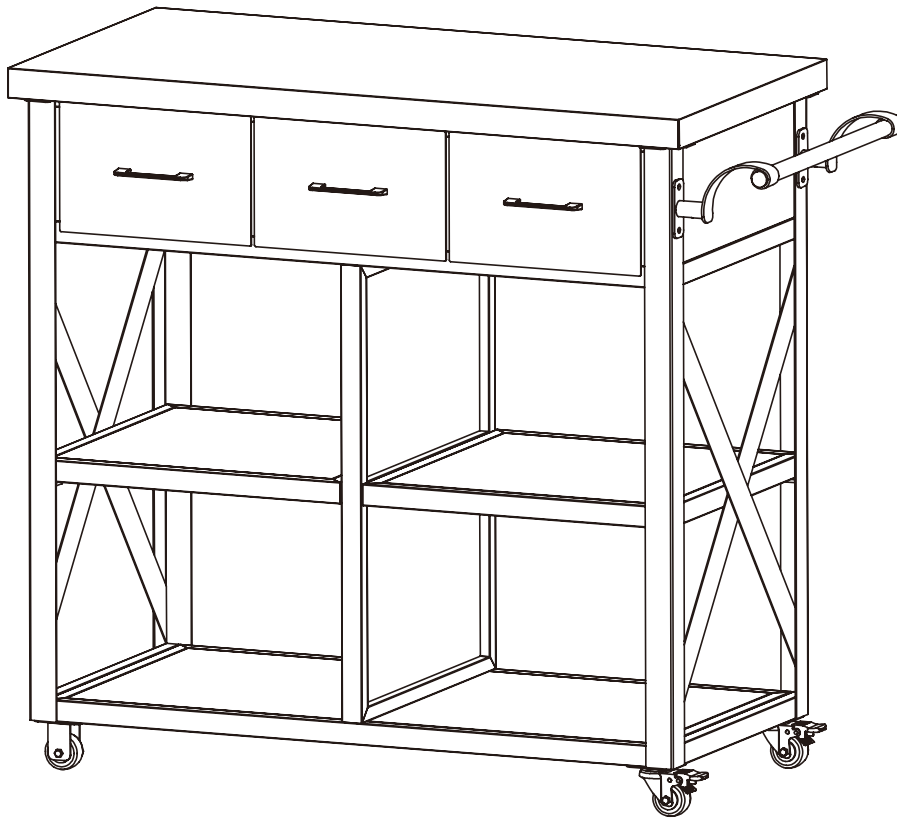

Installation & Assembly

OWNER'S MANUAL

Grill Cart

TABLE OF CONTENTS

ASSEMBLY GUIDE.....	02
USING YOUR PRODUCT.....	03

May 05, 2025

STEP 07#

Use four (4) [M] bolts and four (4) [I] flat washers to attach each fixed wheel **Z** to side panel **D1** and base frame **C**.
Use four (4) [M] bolts and four (4) [I] flat washers to attach each universal wheel **V** to side panel **D2** and base frame **C**.

[I] x16

[M] x16

STEP 08#

Flip over the cart. Use two (2) [M] bolts and two (2) [I] flat washers to attach each end of handle **H** to side panel **D2**.

[I] x4

[M] x4