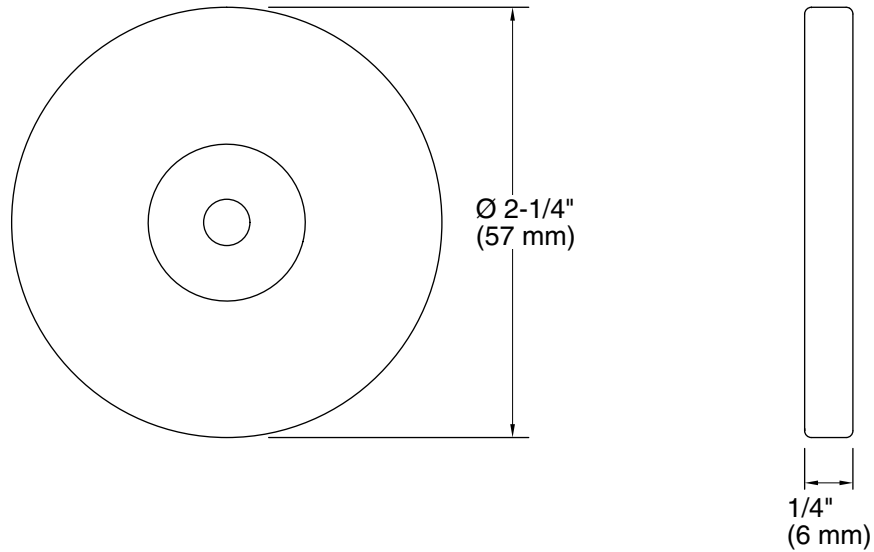

Technical Information

All product dimensions are nominal.

Installation Type: Wall-mount

Material: Brass

Notes

Install this product according to the installation guide.