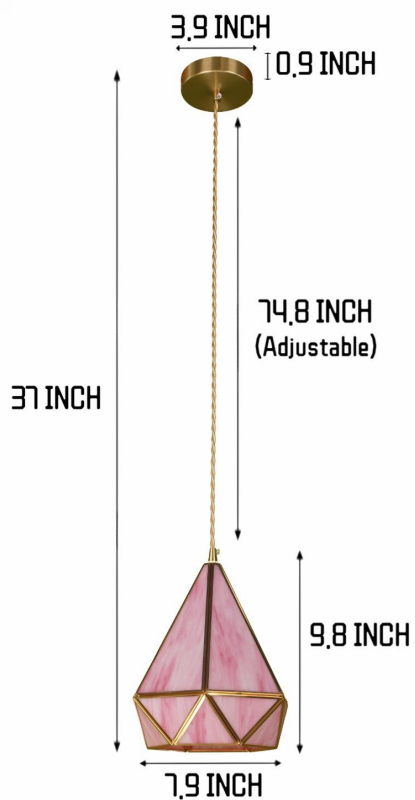

# PRODUCT DIMENSION

**E14 Base X1**

(Including 3 color light source)

Lamp body color: Copper

Lamp shade color: pink

Material: All copper+glass

Control method: wall control