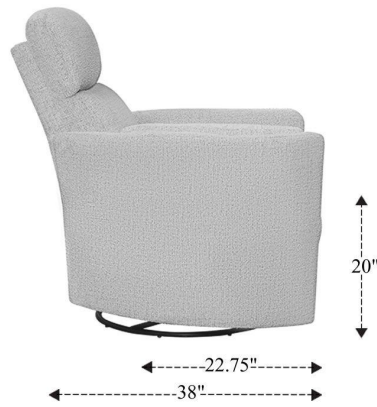

Manual Swivel Glider Recliner

Overall Dimensions	41" x 38" x 41"
Overall Width	41"
Overall Depth	38"
Overall Height	41"
Overall Weight	104.5 lbs.
Fully Reclined	62.5"
Distance from Wall	13.75"
Back of Seat to end of Chaise	41"
Leg Height <small>(Distance from Foot Rest to Floor in Full Recline)</small>	20.5"
Head Height <small>(Distance from Headrest to Floor in Full Recline)</small>	30.5"

Seat Width	23"
Seat Depth	22.75"
Seat Height	20"
Arm Width	2.5"
Arm Depth	26.5"
Arm Height	27"
Back Width	23.5"
Back Height	24.5"
Headrest Extended from Back	--