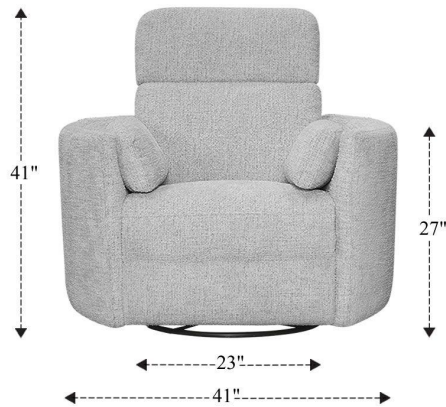

Manual Swivel Glider Recliner

Overall Dimensions	41" x 38" x 41"
Overall Width	41"
Overall Depth	38"
Overall Height	41"
Overall Weight	104.5 lbs.
Fully Reclined	62.5"
Distance from Wall	13.75"
Back of Seat to end of Chaise	41"
Leg Height <small>(Distance from Foot Rest to Floor in Full Recline)</small>	20.5"
Head Height <small>(Distance from Headrest to Floor in Full Recline)</small>	30.5"

Seat Width	23"
Seat Depth	22.75"
Seat Height	20"
Arm Width	2.5"
Arm Depth	26.5"
Arm Height	27"
Back Width	23.5"
Back Height	24.5"
Headrest Extended from Back	--