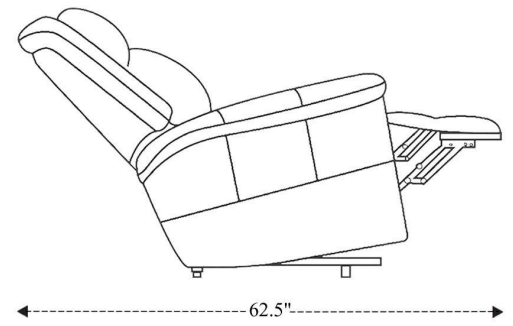

Manual Swivel Glider Recliner

Overall Dimensions	41" x 38" x 41"
Overall Width	41"
Overall Depth	38"
Overall Height	41"
Overall Weight	104.5 lbs.
Fully Reclined	62.5"
Distance from Wall	13.75"
Back of Seat to end of Chaise	41"
Leg Height <small>(Distance from Foot Rest to Floor in Full Recline)</small>	20.5"
Head Height <small>(Distance from Headrest to Floor in Full Recline)</small>	30.5"

Seat Width	23"
Seat Depth	22.75"
Seat Height	20"
Arm Width	2.5"
Arm Depth	26.5"
Arm Height	27"
Back Width	23.5"
Back Height	24.5"
Headrest Extended from Back	--