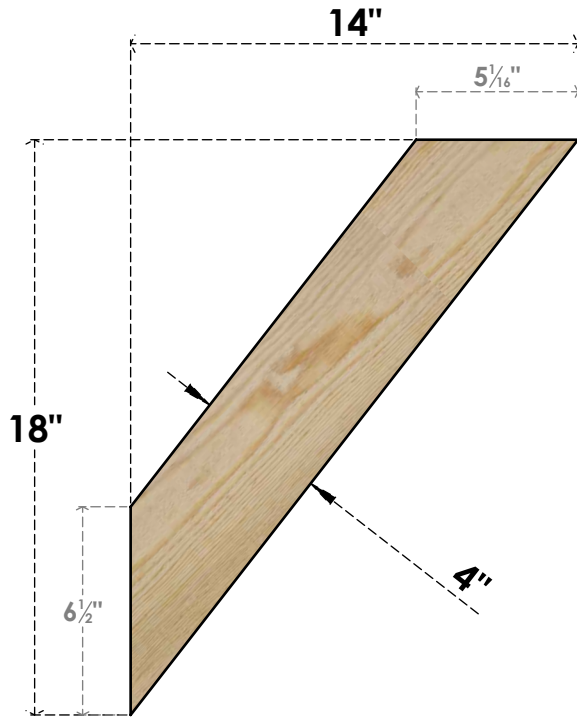

BRC04X14X18TRA00RDF

4"W X 14"D X 18"H TRADITIONAL ROUGH SAWN BRACE, DOUGLAS FIR

SIDE

FRONT

EKENA MILLWORK
2300 WEST MAIN ST.
CLARKSVILLE, TX 75426
TOLL FREE: 866-607-0453
WWW.EKENAMILLWORK.COM

NOTES

1. INSTALLATION TO BE COMPLETED IN ACCORDANCE WITH MANUFACTURER'S SPECIFICATIONS.
2. DRAWING MAY NOT BE TO SCALE
3. THIS DRAWING IS INTENDED FOR DESIGN AND PLANNING PURPOSES ONLY.
4. ALL INFORMATION CONTAINED HEREIN WAS CURRENT AT THE TIME OF DEVELOPMENT BUT MUST BE REVIEWED AND APPROVED BY THE PRODUCT MANUFACTURER TO BE CONSIDERED ACCURATE.
5. PRODUCTS ARE NOT KILN DRIED. THIS ITEM IS UNIQUE AND WILL CONTAIN THE NATURAL VARIATIONS THAT THE WOOD SPECIES OFFERS. THIS MAY RESULT IN VARIATIONS UP TO 1/4"