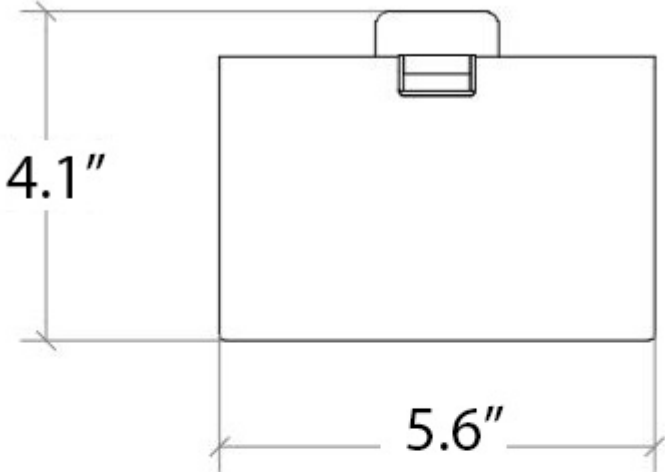

## Finishes

Polished Chrome

**Collection**  
Dado

**Model |**  
Dado 61205.29

Dimensions Metric

*1 inch = 2.54 cm*

*1 inch = 25.4 mm*

**WS**®  
**BATH**  
**COLLECTIONS**

# Product Specs Sheets

**Collection**  
Dado

**Model** |  
Dado 61205

Dimensions Metric  
*1 inch = 2.54 cm*  
*1 inch = 25.4 mm*

**WS**®  
**BATH**  
**COLLECTIONS**

1051 Lea Drive - Collegeville, PA 19426  
Tel. 215 513 9400 - Fax 610 831 0215  
[www.ws bathcollections.com](http://www.ws bathcollections.com) - [info@ws bathcollectins.com](mailto:info@ws bathcollectins.com)