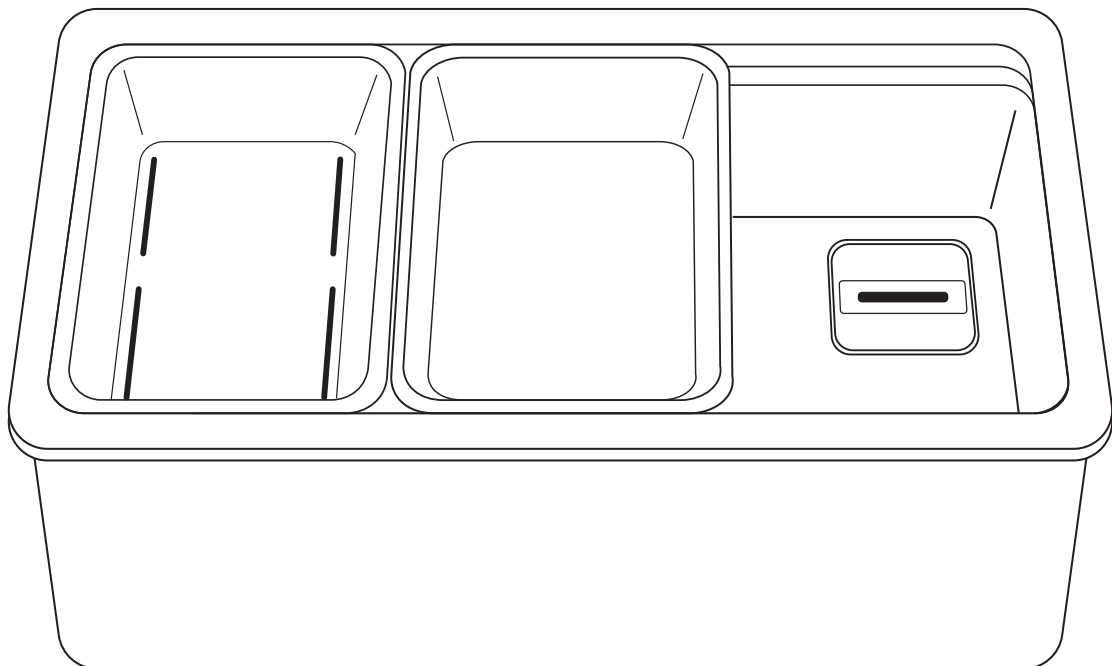

# DIMENSION DETAILS

## DELUXE KITCHEN SINK

# PRODUCT SIZE

## Sink Dimensions: 30" x 19" x 10"