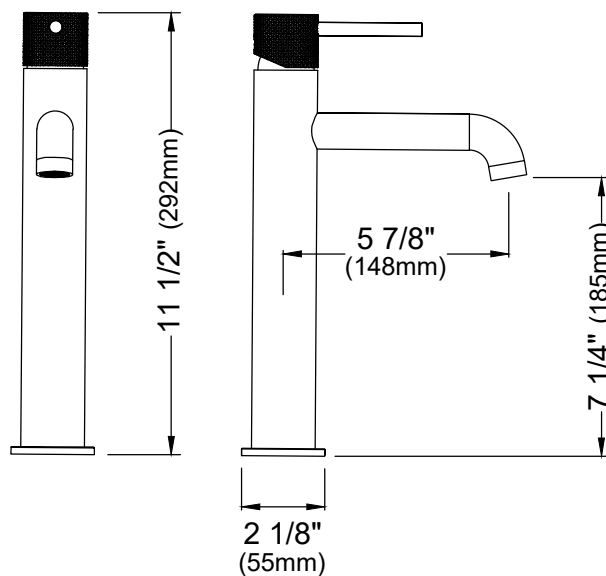

Finishes Available

MODEL	FINISH
KBF462C	Chrome
KBF462MB	Matte Black
KBF462SS	Stainless Steel
KBF462BC	Brushed Copper
KBF462BG	Brushed Gold
KBF462G	Gold
KBF462GG	Gunmetal Grey