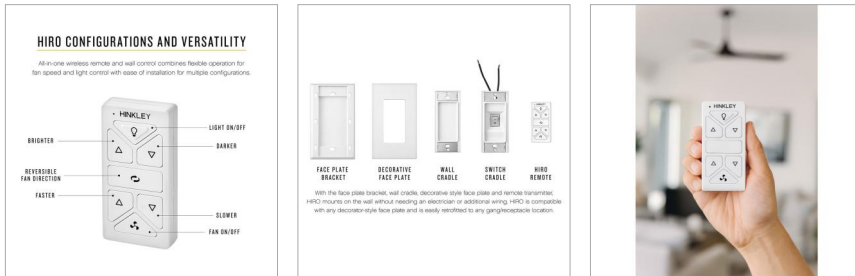

HIRO CONTROL W/WIFI 60IN OASIS

980018FWH-0166

HIRO CONTROL OASIS 60"

DETAILS	
FINISH:	White
MATERIAL:	Composite
DIMMABLE:	DOES NOT APPLY

DIMENSIONS	
WIDTH:	2.8"
HEIGHT:	4.5"

MOUNTING	
LEAD WIRE:	1 X 6"

SHIPPING	
CARTON LENGTH:	4.8
CARTON WIDTH:	2.8
CARTON HEIGHT:	6

PRODUCT DETAILS:

- Dry Rated; Suitable for indoor living spaces only
- Control your fan's power, light, speed, direction, and so much more from the Hinkley Home Automation app
- Accessory controls are available that are compatible with your home's WiFi network
- High quality composite resists rust, corrosion, and fading – ideal for harsh weather conditions
- Compatible with smart home networks, including Amazon Alexa and Google Home
- Compatible with your home's WiFi network