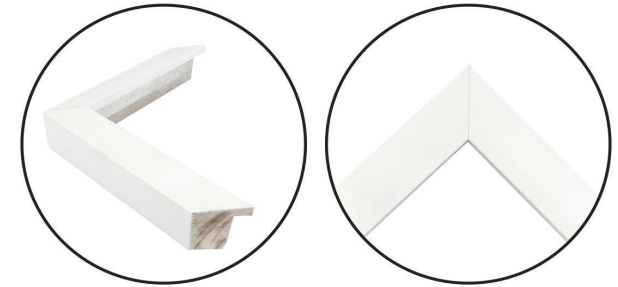

WENDOVER ART GROUP

ITEM NUMBER : **WLA2125**

TITLE : **Twists and Turns 2**

OUTWARD DIMENSION (W X H) : **33.75" x 33.75"**

FRAME (WIDTH X DEPTH) : **M0956 | 1.13" x 1.75"**

FRAME FINISH : **Standard Frame**

Matte White

DESCRIPTION :

**Giclee on Watercolor Paper, Deckled and Floated on Mat,
Framed in Shadowbox**