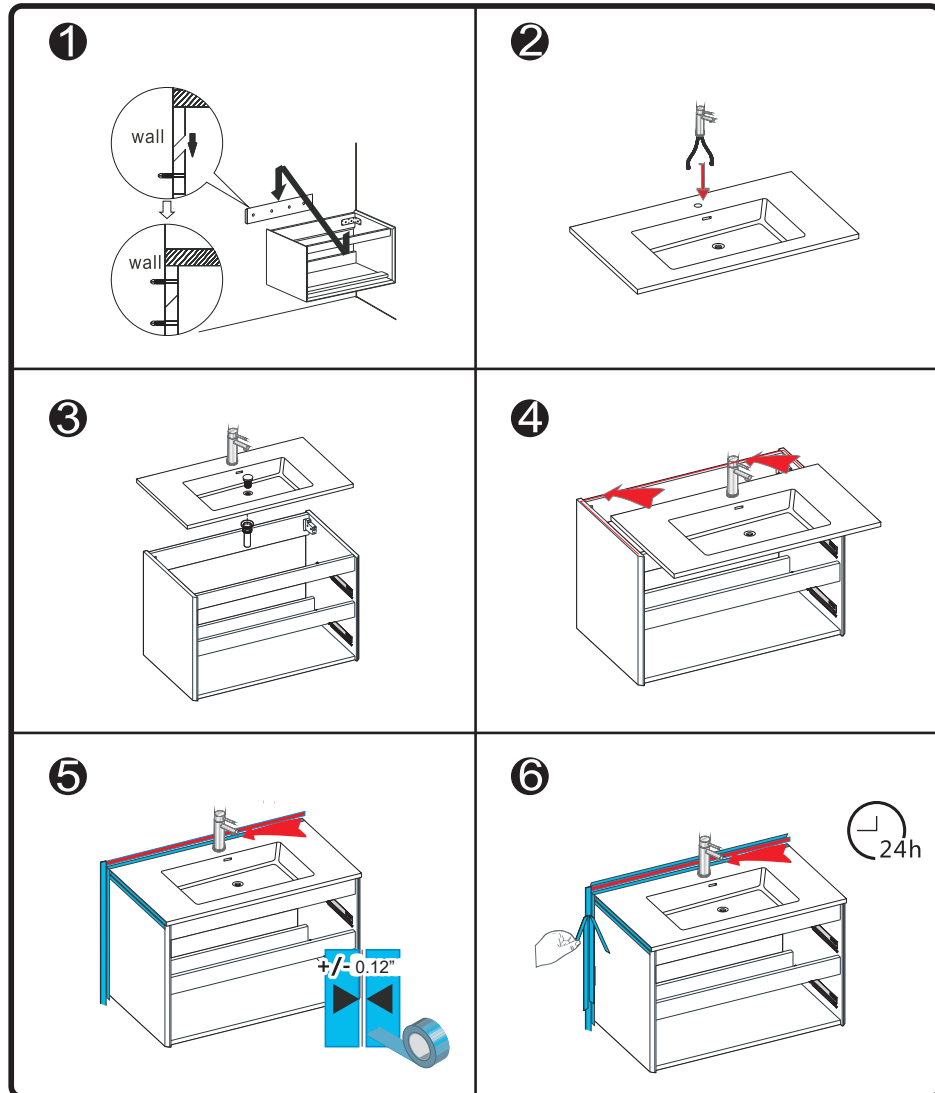

Installation Instructions

Installation Manual

Parts List

Cabinet

Basin

Fixed Accessories

Installation Instructions

1 Measure Installation Height

2 Install the hanging bracket

3 Remove the drawer

Tools List