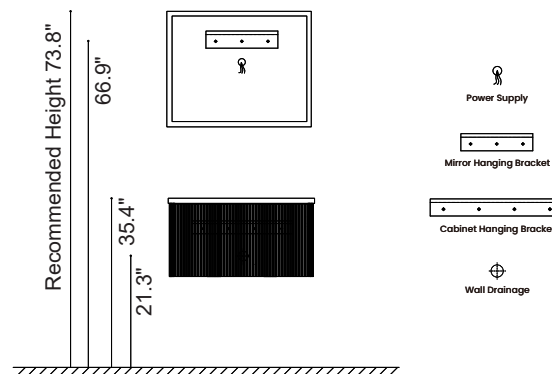

Installation Instructions

Installation Manual

Parts List

Cabinet

Basin

Fixed Accessories

Installation Instructions

1 Measure Installation Height

2 Install the hanging bracket

3 Remove the drawer

Tools List