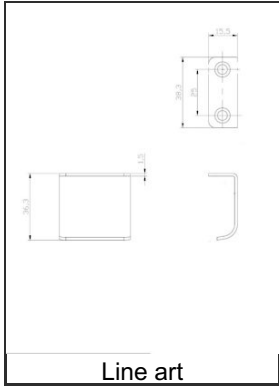

RELATED DOCUMENTS

DISCLAIMER

Although our black finish is achieved through a rigorous process, it may show signs of normal usage faster than other finishes.