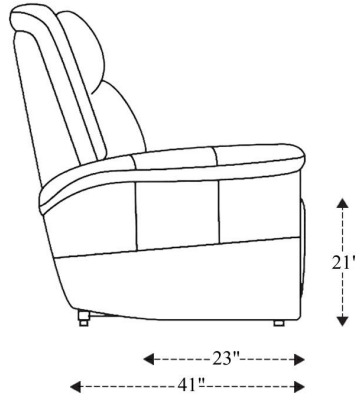

MALP#812PHZ

Power Zero Gravity Recliner P2

Overall Dimensions	44" x 41" x 42"
Overall Width	44"
Overall Depth	41"
Overall Height	42"
Overall Weight	122.27 lbs.
Fully Reclined	68"
Distance from Wall	8"
Back of Seat to end of Chaise	42"
Leg Height <small>(Distance from Foot Rest to Floor in Full Recline)</small>	26.5"
Head Height <small>(Distance from Headrest to Floor in Full Recline)</small>	29"

Seat Width	23"
Seat Depth	23"
Seat Height	21"
Arm Width	12"
Arm Depth	18"
Arm Height	25.5"
Back Width	32"
Back Height	26"
Headrest Extended from Back	7"