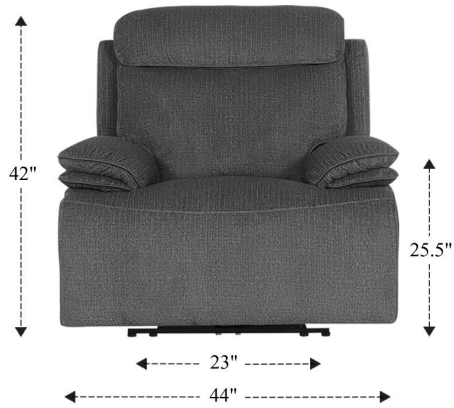

MALP#812PHZ

Power Zero Gravity Recliner P2

Overall Dimensions	44" x 41" x 42"
Overall Width	44"
Overall Depth	41"
Overall Height	42"
Overall Weight	122.27 lbs.
Fully Reclined	68"
Distance from Wall	8"
Back of Seat to end of Chaise	42"
Leg Height <small>(Distance from Foot Rest to Floor in Full Recline)</small>	26.5"
Head Height <small>(Distance from Headrest to Floor in Full Recline)</small>	29"

Seat Width	23"
Seat Depth	23"
Seat Height	21"
Arm Width	12"
Arm Depth	18"
Arm Height	25.5"
Back Width	32"
Back Height	26"
Headrest Extended from Back	7"