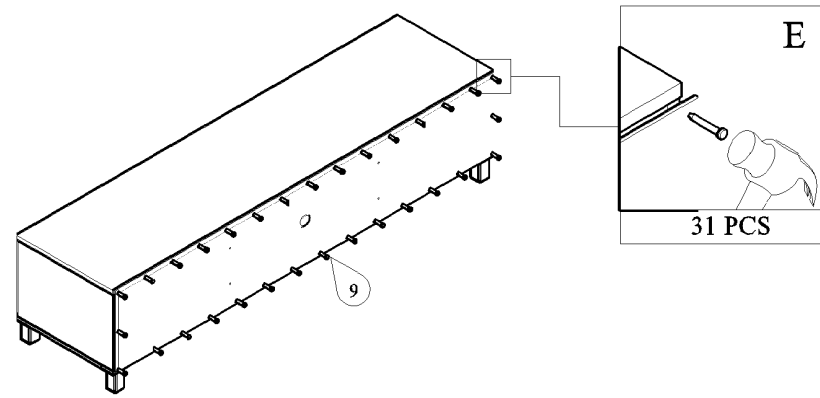

PANEL POSITION

|   | ACCESSORIES  | QUANTITY        |
|---|--|-----------------|
| A |  (i) MINIFIX M5 x 24MM<br>(ii) MINIFIX CASING | 8 PCS<br>8 PCS  |
| B |  CPWOOD SCREW M6 x 50MM                       | 8 PCS           |
| C |  PVC LEG 3"<br>SCREW M3.5 x 16MM              | 6 PCS<br>24 PCS |
| D |  DOOR HOLDER<br>SCREW M3 x 12MM               | 4 PCS<br>8 PCS  |
| E |  POWER PIN                                    | 31 PCS          |
| F |  IRON SHELF SUPPORT                           | 4 PCS           |
| G |  DOOR MAGNET<br>SCREW M3 x 12MM               | 2 SETS<br>2 PCS |
| H |  ALLEN KEY                                   | 1 PC            |
| I |  SCREW M3.5 x 16MM                          | 4 PCS           |

# START ASSEMBLY

STEP 1

STEP 2

STEP 3

STEP 4

STEP 5

STEP 6

STEP 7