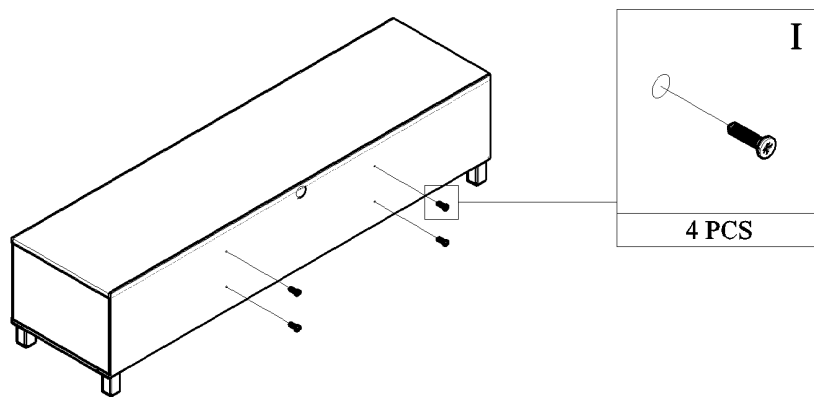

PANEL POSITION

|   | ACCESSORIES  | QUANTITY        |
|---|--|-----------------|
| A |  (i) MINIFIX M5 x 24MM<br>(ii) MINIFIX CASING | 8 PCS<br>8 PCS  |
| B |  CPWOOD SCREW M6 x 50MM                       | 8 PCS           |
| C |  PVC LEG 3"<br>SCREW M3.5 x 16MM              | 6 PCS<br>24 PCS |
| D |  DOOR HOLDER<br>SCREW M3 x 12MM               | 4 PCS<br>8 PCS  |
| E |  POWER PIN                                    | 31 PCS          |
| F |  IRON SHELF SUPPORT                           | 4 PCS           |
| G |  DOOR MAGNET<br>SCREW M3 x 12MM               | 2 SETS<br>2 PCS |
| H |  ALLEN KEY                                   | 1 PC            |
| I |  SCREW M3.5 x 16MM                          | 4 PCS           |

# START ASSEMBLY

STEP 1

STEP 2

STEP 3

STEP 4

STEP 5

STEP 6

STEP 7