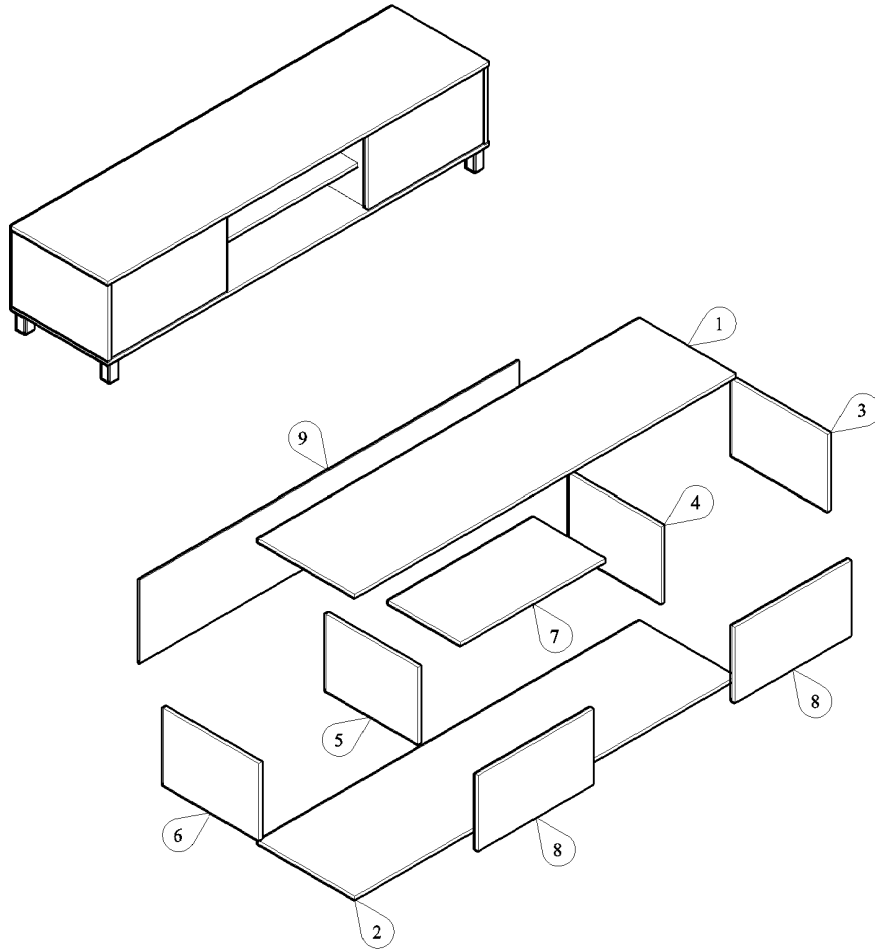

PANEL POSITION

|   | ACCESSORIES  | QUANTITY        |
|---|--|-----------------|
| A |  (i) MINIFIX M5 x 24MM<br>(ii) MINIFIX CASING | 8 PCS<br>8 PCS  |
| B |  CPWOOD SCREW M6 x 50MM                       | 8 PCS           |
| C |  PVC LEG 3"<br>SCREW M3.5 x 16MM              | 6 PCS<br>24 PCS |
| D |  DOOR HOLDER<br>SCREW M3 x 12MM               | 4 PCS<br>8 PCS  |
| E |  POWER PIN                                    | 31 PCS          |
| F |  IRON SHELF SUPPORT                           | 4 PCS           |
| G |  DOOR MAGNET<br>SCREW M3 x 12MM               | 2 SETS<br>2 PCS |
| H |  ALLEN KEY                                   | 1 PC            |
| I |  SCREW M3.5 x 16MM                          | 4 PCS           |

# START ASSEMBLY

STEP 1

STEP 2

STEP 3

STEP 4

STEP 5

STEP 6

STEP 7