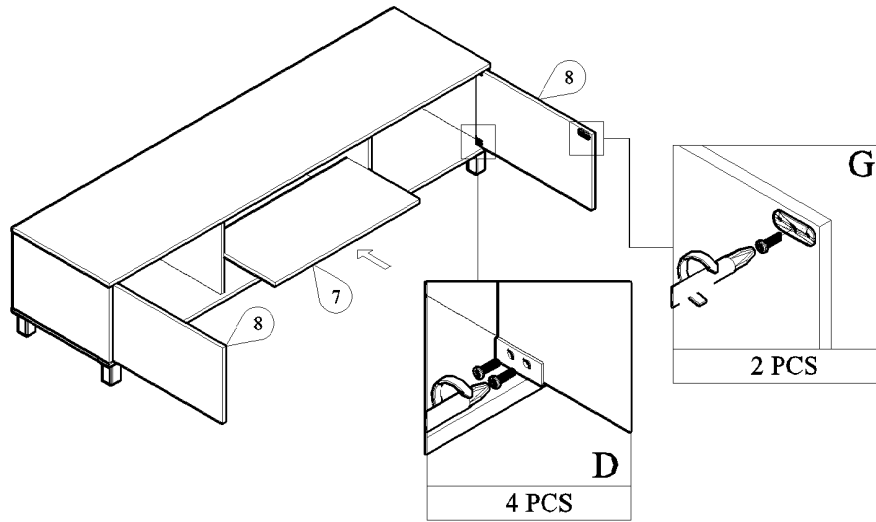

PANEL POSITION

|   | ACCESSORIES  | QUANTITY        |
|---|--|-----------------|
| A |  (i) MINIFIX M5 x 24MM<br>(ii) MINIFIX CASING | 8 PCS<br>8 PCS  |
| B |  CPWOOD SCREW M6 x 50MM                       | 8 PCS           |
| C |  PVC LEG 3"<br>SCREW M3.5 x 16MM              | 6 PCS<br>24 PCS |
| D |  DOOR HOLDER<br>SCREW M3 x 12MM               | 4 PCS<br>8 PCS  |
| E |  POWER PIN                                    | 31 PCS          |
| F |  IRON SHELF SUPPORT                           | 4 PCS           |
| G |  DOOR MAGNET<br>SCREW M3 x 12MM               | 2 SETS<br>2 PCS |
| H |  ALLEN KEY                                   | 1 PC            |
| I |  SCREW M3.5 x 16MM                          | 4 PCS           |

# START ASSEMBLY

STEP 1

STEP 2

STEP 3

STEP 4

STEP 5

STEP 6

STEP 7