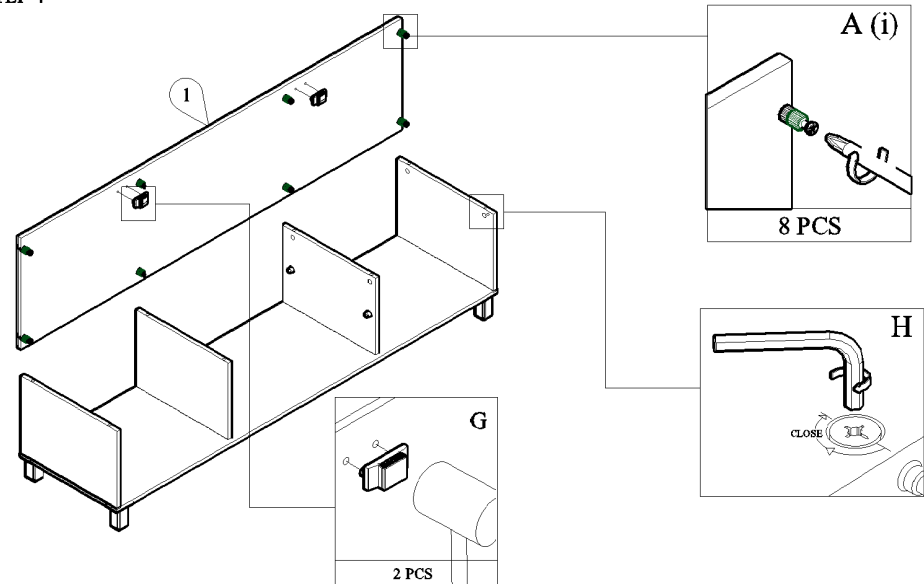

PANEL POSITION

|   | ACCESSORIES  | QUANTITY        |
|---|--|-----------------|
| A |  (i) MINIFIX M5 x 24MM<br>(ii) MINIFIX CASING | 8 PCS<br>8 PCS  |
| B |  CPWOOD SCREW M6 x 50MM                       | 8 PCS           |
| C |  PVC LEG 3"<br>SCREW M3.5 x 16MM              | 6 PCS<br>24 PCS |
| D |  DOOR HOLDER<br>SCREW M3 x 12MM               | 4 PCS<br>8 PCS  |
| E |  POWER PIN                                    | 31 PCS          |
| F |  IRON SHELF SUPPORT                           | 4 PCS           |
| G |  DOOR MAGNET<br>SCREW M3 x 12MM               | 2 SETS<br>2 PCS |
| H |  ALLEN KEY                                   | 1 PC            |
| I |  SCREW M3.5 x 16MM                          | 4 PCS           |

# START ASSEMBLY

STEP 1

STEP 2

STEP 3

STEP 4

STEP 5

STEP 6

STEP 7