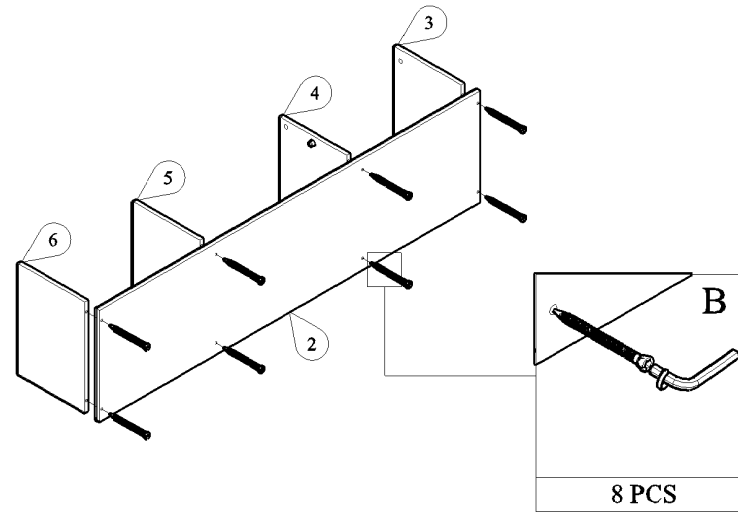

START ASSEMBLY

STEP 1

STEP 2

STEP 3

STEP 4