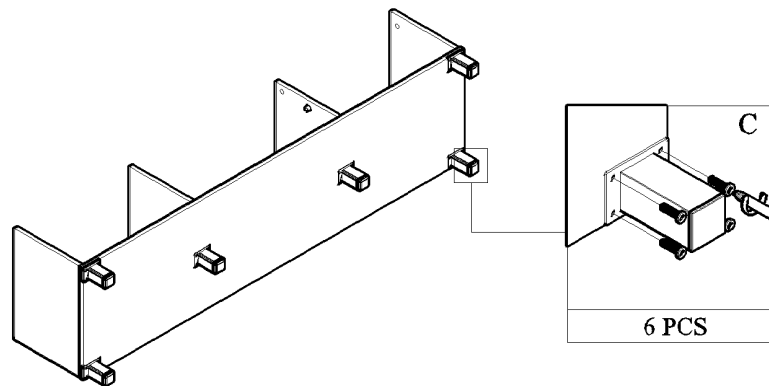

PANEL POSITION

|   | ACCESSORIES  | QUANTITY        |
|---|--|-----------------|
| A |  (i) MINIFIX M5 x 24MM<br>(ii) MINIFIX CASING | 8 PCS<br>8 PCS  |
| B |  CPWOOD SCREW M6 x 50MM                       | 8 PCS           |
| C |  PVC LEG 3"<br>SCREW M3.5 x 16MM              | 6 PCS<br>24 PCS |
| D |  DOOR HOLDER<br>SCREW M3 x 12MM               | 4 PCS<br>8 PCS  |
| E |  POWER PIN                                    | 31 PCS          |
| F |  IRON SHELF SUPPORT                           | 4 PCS           |
| G |  DOOR MAGNET<br>SCREW M3 x 12MM               | 2 SETS<br>2 PCS |
| H |  ALLEN KEY                                   | 1 PC            |
| I |  SCREW M3.5 x 16MM                          | 4 PCS           |

# START ASSEMBLY

STEP 1

STEP 2

STEP 3

STEP 4

STEP 5

STEP 6

STEP 7