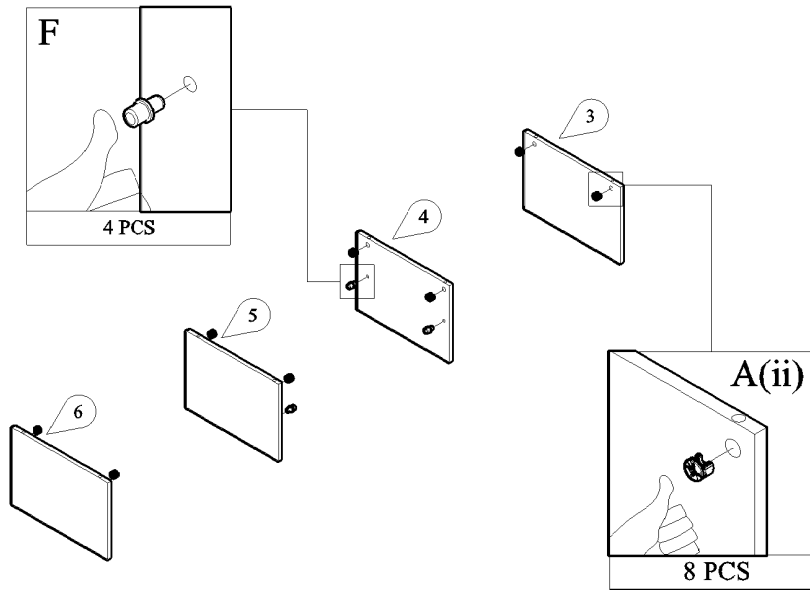

PANEL POSITION

|   | ACCESSORIES  | QUANTITY        |
|---|--|-----------------|
| A |  (i) MINIFIX M5 x 24MM<br>(ii) MINIFIX CASING | 8 PCS<br>8 PCS  |
| B |  CPWOOD SCREW M6 x 50MM                       | 8 PCS           |
| C |  PVC LEG 3"<br>SCREW M3.5 x 16MM              | 6 PCS<br>24 PCS |
| D |  DOOR HOLDER<br>SCREW M3 x 12MM               | 4 PCS<br>8 PCS  |
| E |  POWER PIN                                    | 31 PCS          |
| F |  IRON SHELF SUPPORT                           | 4 PCS           |
| G |  DOOR MAGNET<br>SCREW M3 x 12MM               | 2 SETS<br>2 PCS |
| H |  ALLEN KEY                                   | 1 PC            |
| I |  SCREW M3.5 x 16MM                          | 4 PCS           |

# START ASSEMBLY

STEP 1

STEP 2

STEP 3

STEP 4

STEP 5

STEP 6

STEP 7