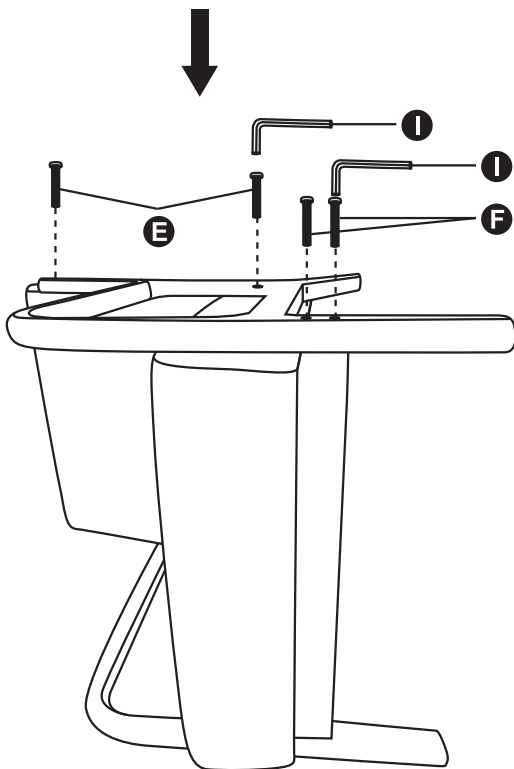

STEP 2

STEP 3

STEP 4

STEP 5