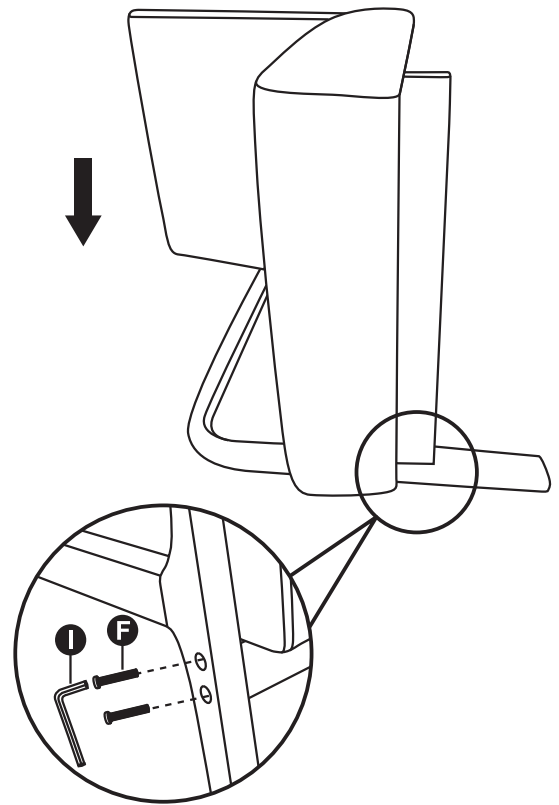

STEP 2

STEP 3

STEP 4

STEP 5