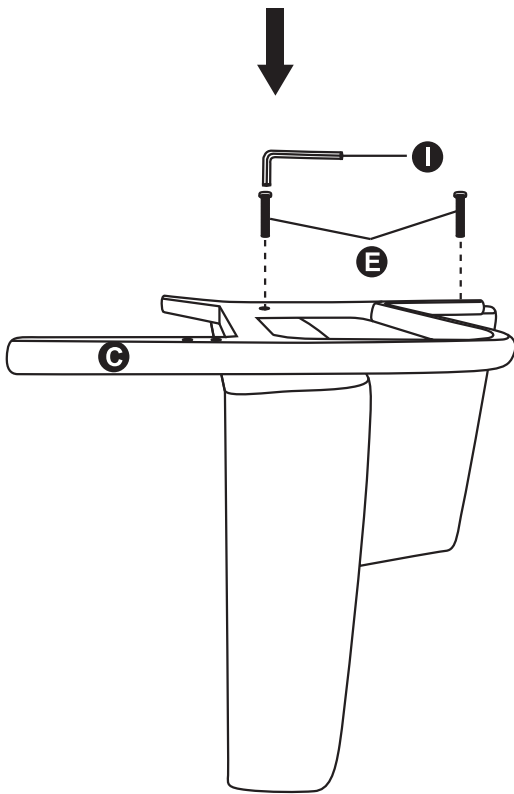

STEP 2

STEP 3

STEP 4

STEP 5