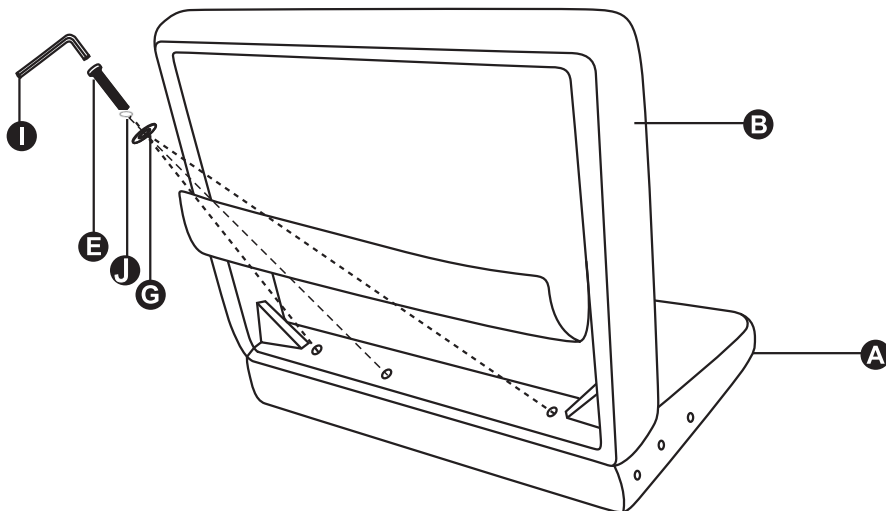

NO	PARTS	QTY	DESCRIPTION
E		7 PCS	M8x60mm SCREW
F		4 PCS	M8x40mm SCREW
G		3 PCS	M8x22mm FLAT WASHER
H		8 PCS	COVER
I		1 PCS	ALLEN KEY
J		3 PCS	

STEP 1