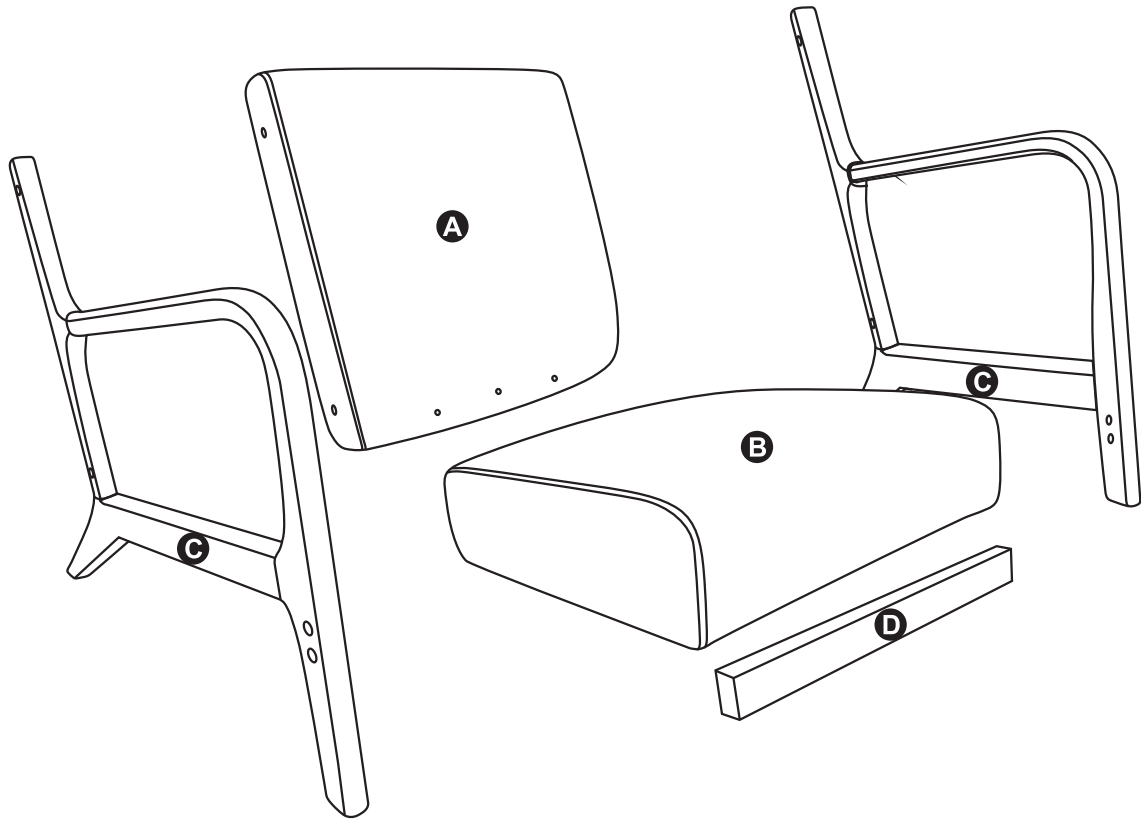

# Components

NO	PARTS	QTY	DESCRIPTION
A		1PC	BACK
B		1PC	SEAT
C		2PCS	ARMREST
D		1PC	CROSSPIECE

NO	PARTS	QTY	DESCRIPTION
E		7 PCS	M8x60mm SCREW
F		4 PCS	M8x40mm SCREW
G		3 PCS	M8x22mm FLAT WASHER
H		8 PCS	COVER
I		1 PCS	ALLEN KEY
J		3 PCS	