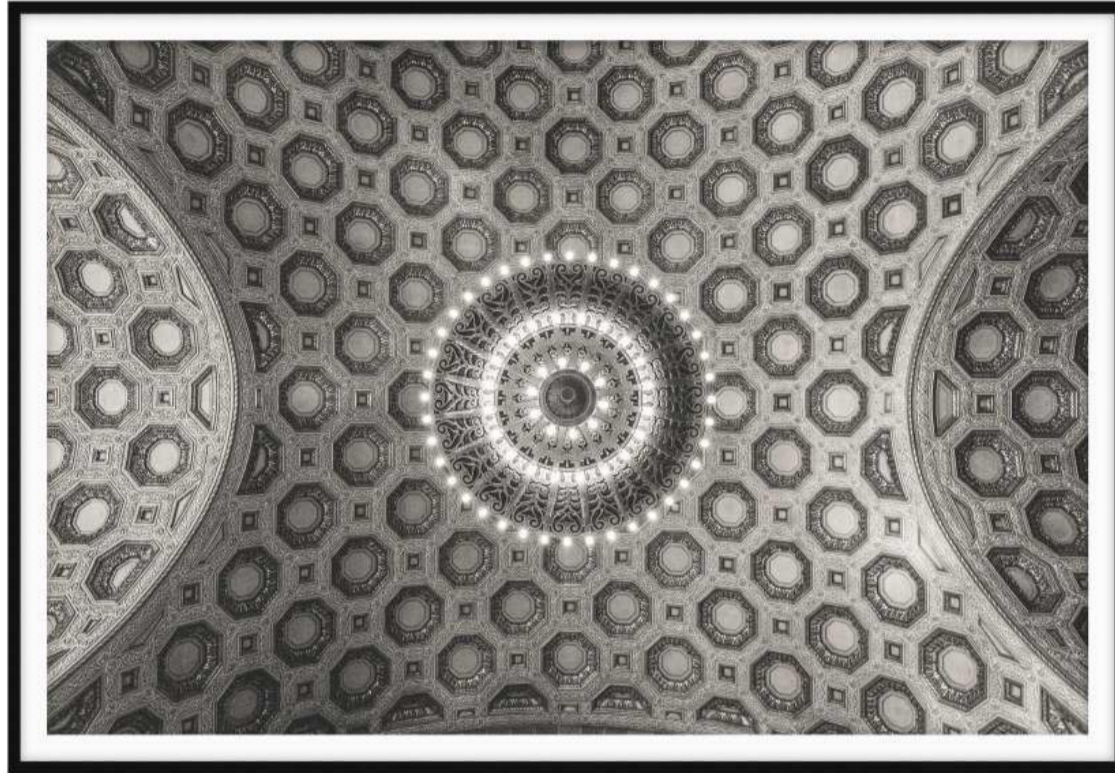

## Geometric Thought 1

D2214S44268-3563

Geometric Thought captures the essence of grandeur and opulence through its stunning depiction of a magnificent vaulted dome ceiling reminiscent of a great European palace. The intricate detail of the octagonal recesses with their elaborate patterns and carvings adds depth and texture to the overall image. At the apex hangs an awe-inspiring ornate chandelier made from intricately forged ornamental metal. Luminous light adds an ethereal tone to the image. The viewer is reminded of the enduring legacy of the fine artisanship of the past and the enduring power of architecture to inspire and uplift the human spirit.

An exquisite display of timeless design in an exclusive work of art, Geometric Thought is an elegant addition to ART by TA.

► Frame Width: 0.875 in

W 52¼ x D 1¼ x H 36 inches

**Material(s):** Paper

**Collection:** Art by TA