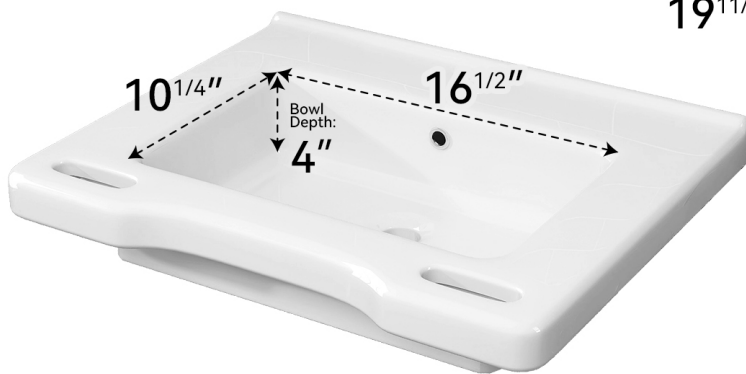

BATHROOM SINK DIMENSIONS

Exterior Size: 24^{1/8"}(L) x 19^{11/16"} (W)x 5^{5/16"}(H)

Interior Size: 16^{1/2"}(L) x 10^{1/4"}(W) x 4"(H)

Drain Hole Diameter: 1^{3/4"}

Basin Depth: 4"

Front View

19^{11/16"}

Top View

5^{5/16"}

Side View