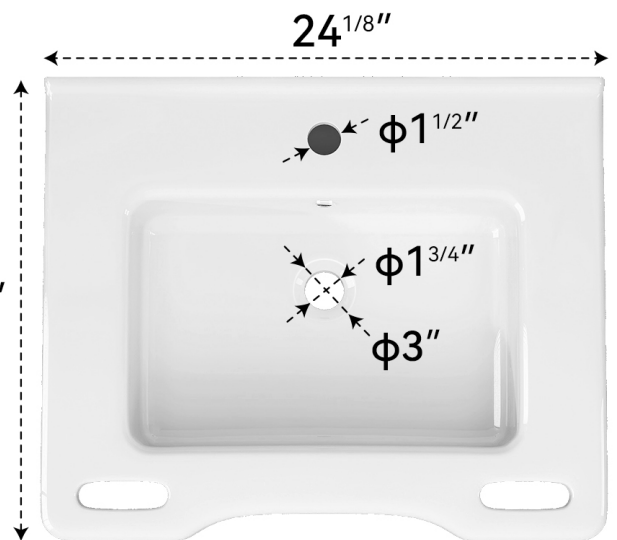

BATHROOM SINK DIMENSIONS

Exterior Size: 24^{1/8"}(L) x 19^{11/16"} (W)x 5^{5/16"}(H)

Interior Size: 16^{1/2"}(L) x 10^{1/4"}(W) x 4"(H)

Drain Hole Diameter: 1^{3/4"}

Basin Depth: 4"

Front View

19^{11/16"}

Top View

5^{5/16"}

Side View