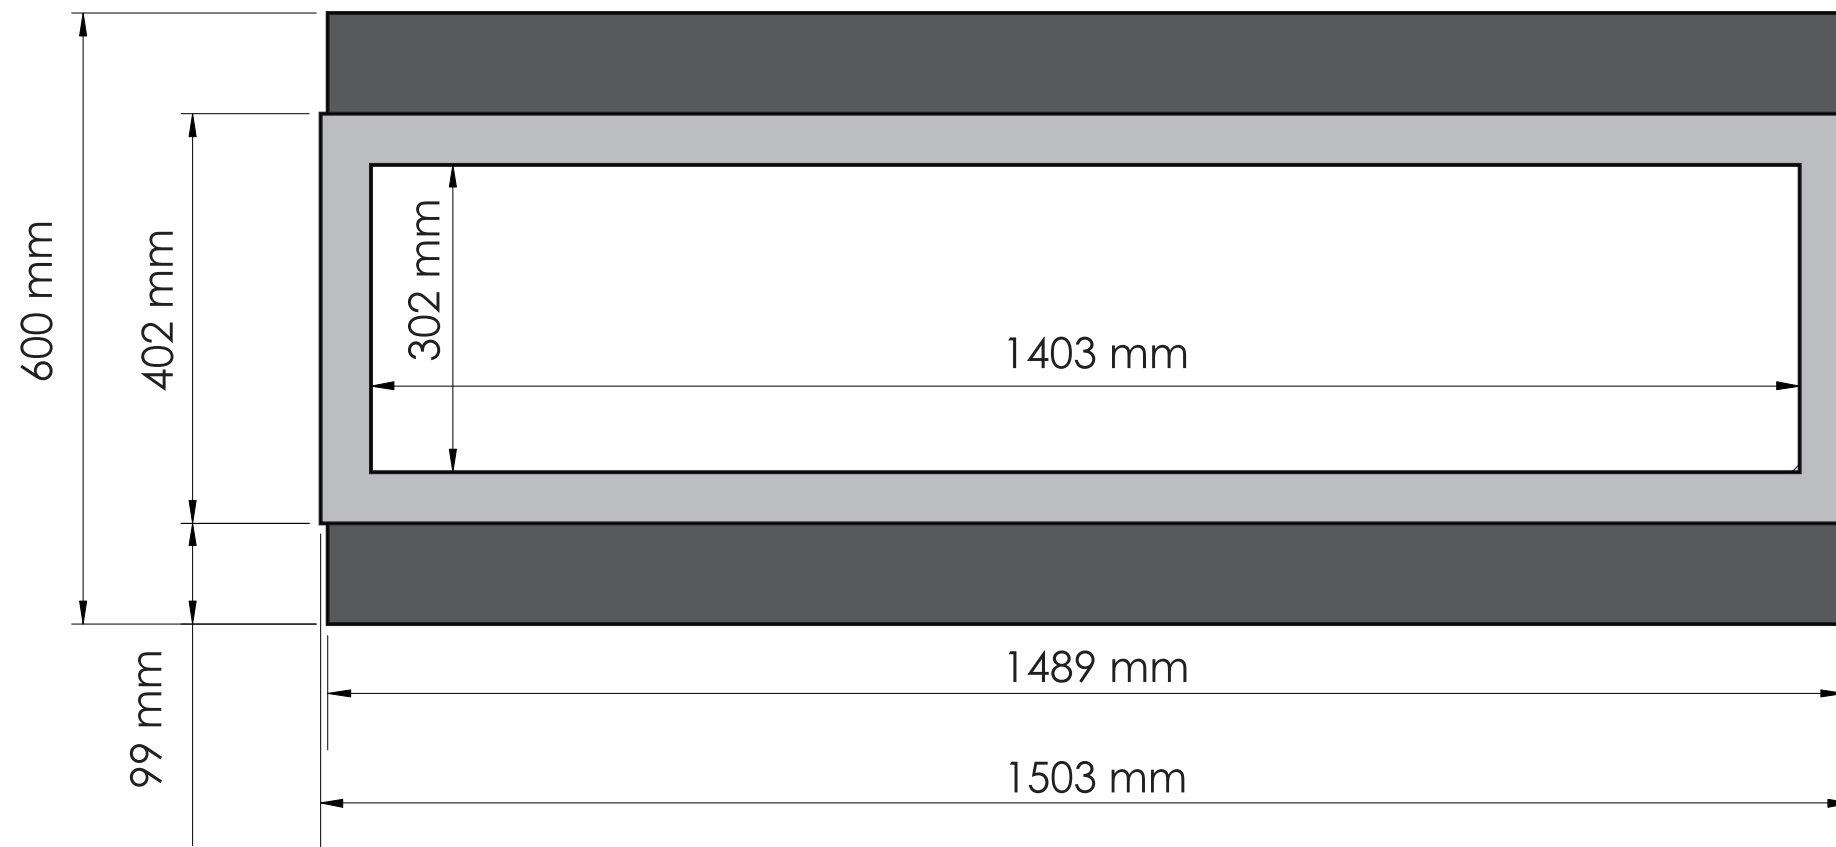

TECHNICAL SPECIFICATIONS		
VOLTS	120	
AMPS	12.5	
WATTS	1500	
HEATER	HIGH	1500 watts
	LOW	750 watts
NO HEATER	22 watts	
LAMPS	QUANTITY	LED
	WATTS	
	TOTAL WATTS	22 watts
ROTOR MOTOR	1 at 5 watts	
HEIGHT, WIDTH, DEPTH	23 1/2 x 58 5/8 x 12 "	
GLASS VIEWING OPENING	12 x 55 1/4"	
SURROUND SIZE	15 7/8 x 59 1/8	
SHIPPING SIZE	25 1/2 x 69 3/4 x 14 1/2"	
SHIPPING WEIGHT	128 lbs	
GLASS FRONT	UNIT	
		Included
PLUG LOCATION	Left Side	
CORD LENGTH	76"	
APPROX. HEATING AREA	400 sq ft	

BUILT IN	
SCALE 1" = 1'-0"	SHEET 1 OF 1

TECHNICAL SPECIFICATIONS		
VOLTS	120	
AMPS	12.5	
WATTS	1500	
HEATER	HIGH	1500 watts
	LOW	750 watts
NO HEATER	22 watts	
LAMPS	QUANTITY	LED
	WATTS	
	TOTAL WATTS	22 watts
ROTOR MOTOR	1 at 5 watts	
HEIGHT, WIDTH, DEPTH	60 x 148.9 x 30.2 cm	
GLASS VIEWING OPENING	30.2 x 140.3 cm	
SURROUND SIZE	40.2 x 150.3 cm	
SHIPPING SIZE	64 x 171.7 x 36.8 cm	
SHIPPING WEIGHT	UNIT	58 kg
	GLASS FRONT	Included
PLUG LOCATION	Left Side	
CORD LENGTH	193 cm	
APPROX. HEATING AREA	37 sqm	

BUILT IN	
SCALE 1:12	SHEET 1 OF 1