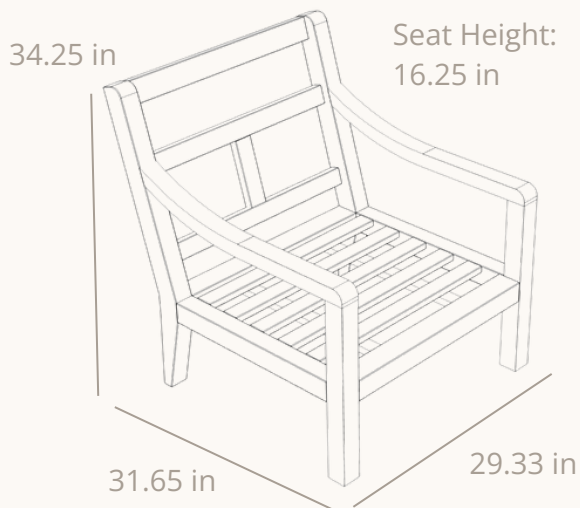

Heated Lounge Chair

Solerno Collection

-  **Heated Seat & Back Cushions**
5 levels from 85-120° F
-  **Heats in 60 seconds**
reaches full temp. in 3 minutes
-  **Up to 10 hours**
of battery life
-  **USB-A & USB-C ports**
for device charging
-  **Durable IPX5 rated**
waterproof electronics
-  **Elegant & easy to use**
Magnetic attachment design
-  **Premium Materials**
FSC® certified teak & Marine Grade Hardware
-  **Performance Grade**
stain-resistant fabrics

Chair Dimensions

Technical Specifications

Total Weight	61.7 lbs.	Custom Options no MOQ	100+ Custom fabrics & COM
Availability	Typically Stocked	Custom Options w/ MOQ	Wood finish, power bar colors, dimensions, foam density
Lead Time	3-4 Weeks	Environmental	100% FSC Certified Wood
Finish	Natural		Lead and AZO Dye Free
Standard Fabrics	Sunbrella®		Free of harmful substances
Charging	~3.5 hours (48W@24V)		GREENGUARD® Certified
Battery	14.4v Lithium-Ion (151 Wh)		
Limited Warranty	Frames: 3 years Electronics: 1 year Cushions: 5 years		