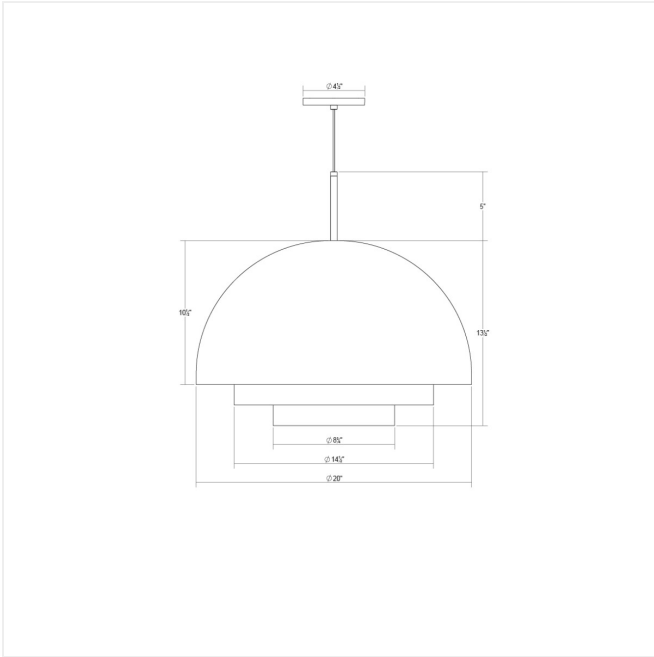

Project:

Modern Tiers 20" Dome LED Pendant Spec Sheet

SKU: 3524.03

Modern Tiers Pendants celebrate pure modern geometry and functional simplicity. Smooth, muted concentric tiered rings—domed or in a flat drum shape—channel light downward, creating an illuminating LED glow within a sculptural form. Scaled for residential, hospitality and commercial settings for an enduring modern presence.

Learn more: <https://sonnemanlight.com/modern-tiers-pendant>

Type #:

Dimensions

Height:	18.5"
Diameter:	20"
Canopy/Backplate/Base:	4.5"
Hanging Details:	20' Adjustable Cord
Shape:	Dome
Size:	20"
Canopy/Backplate/Base Height:	0.5"

Installation

Installation:	Licensed electrician required
Sloped Ceiling Compatible?:	Compatible
Cord Length:	20' Adjustable Cord
Minimum Hanging Height:	19.5"
Maximum Hanging Height:	258.5"

Shade

Shade Material:	Metal
Shade 1 Color:	Satin White
Shade 2 Material:	Metal
Shade 2 Color:	Satin White
Shade 3 Material:	Metal
Shade 3 Color:	Satin White