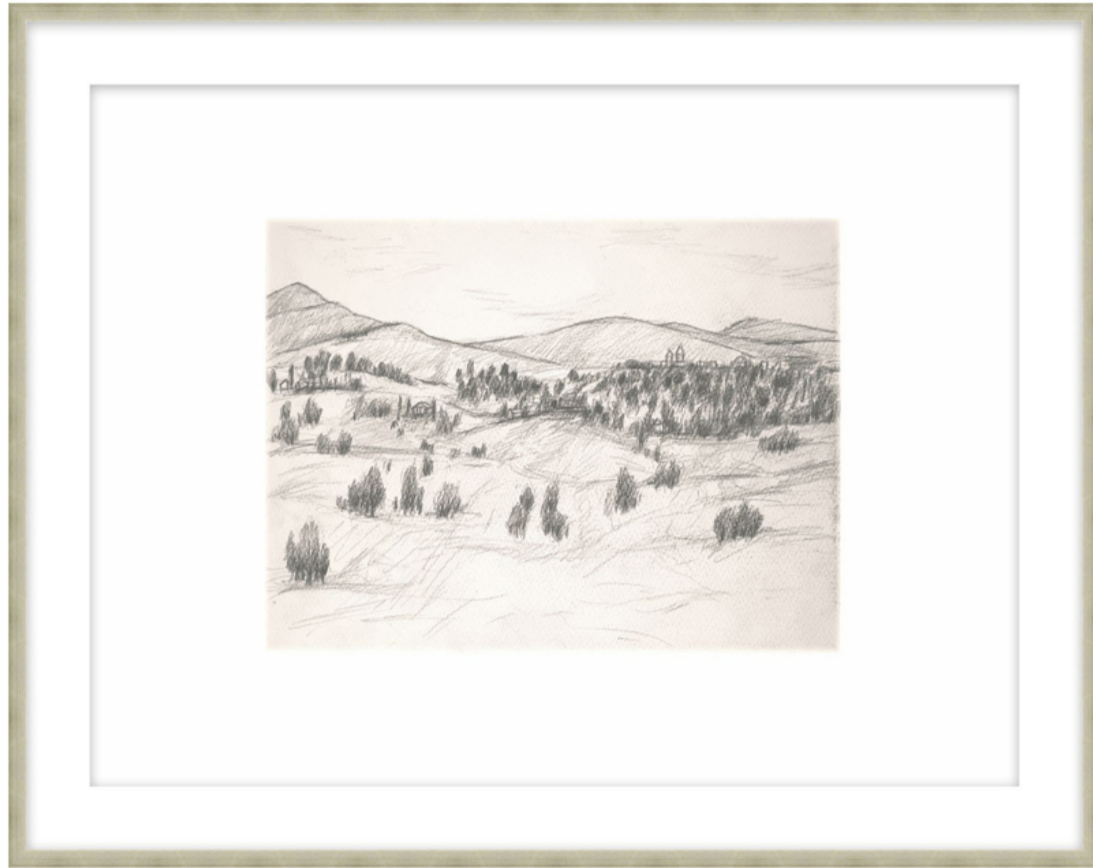

# THEODORE ALEXANDER

## Rolling Landscapes 1

D3079S61568-5027

Wood Frame

Textured Paper - Single Matboard

M5 - White Smooth + White Core Width:3"

F1360 - Antique Silver & Black Cap Frame - Width: 0.75

W 49½ x D 1¼ x H 39½ inches