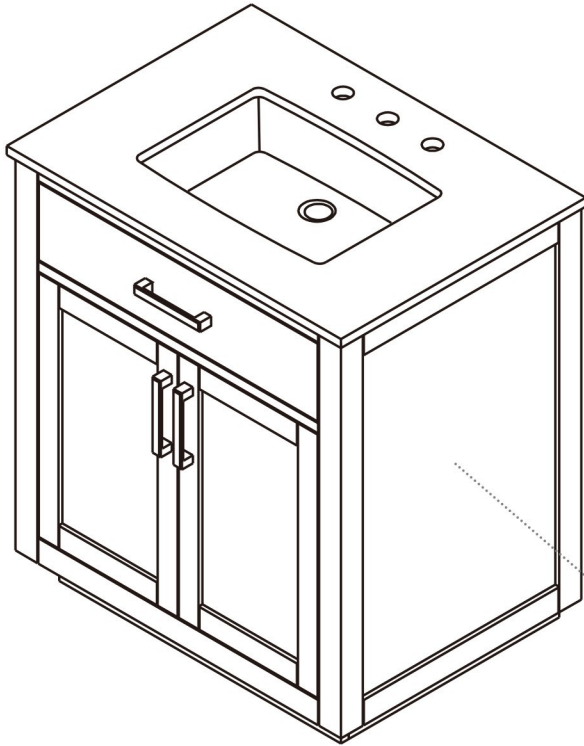

## Ivy

30"W x 22"D  
Bathroom Vanity

30"W x 22"D x 34"H inches

## INSTALLATION SPECIFICATION

<b>Item#</b>	531030		
<b>Color</b>	Vintage Green		
<b>Vanity Material</b>	Solid poplar wood, and long-lasting plywood		
<b>Countertop Material</b>	Marble - Carrara White		
<b>Hardware Finish</b>	Zinc Alloy - Brushed Copper	<b>Shape</b>	Rectangular
<b>Number of Door(s)</b>	2 soft-closing doors	<b>Number of Drawer(s)</b>	1 soft-closing drawer
<b>Top Thickness</b>	0.7 inch	<b>Installation Type</b>	Freestanding
<b>Assembly Required</b>	Full Assembly	<b>Back/Side-splash Height</b>	No
<b>Faucet Hole Spacing(in.)</b>	8 in.widespread	<b>Sink</b>	Single Undermount Sink
<b>Overall Dimension</b>	30"W x 22"D x 34"H	<b>Item Weight</b>	115 lbs
<b>Package Dimensions</b>	34"W x 26"D x 40"H	<b>Package Weight</b>	146 lbs
<b>Palletized Dimensions</b>	30"W x 36"D x 45"H	<b>Palletized Weight</b>	181 lbs
<b>Pallet Size</b>	30"W x 36"D x 5"H	<b>Shipped with Pallet</b>	Yes
<b>Freight Class</b>	125	<b>NMFC</b>	79300-5

Note : Does not include faucet, drain assembly, or P-trap. Mirror(s) and faucet(s) are sold separately.

## Ivy

30 po. L x 22 po. P

Meuble de salle de bain

30 po. L x 22 po. P x 34 po. H