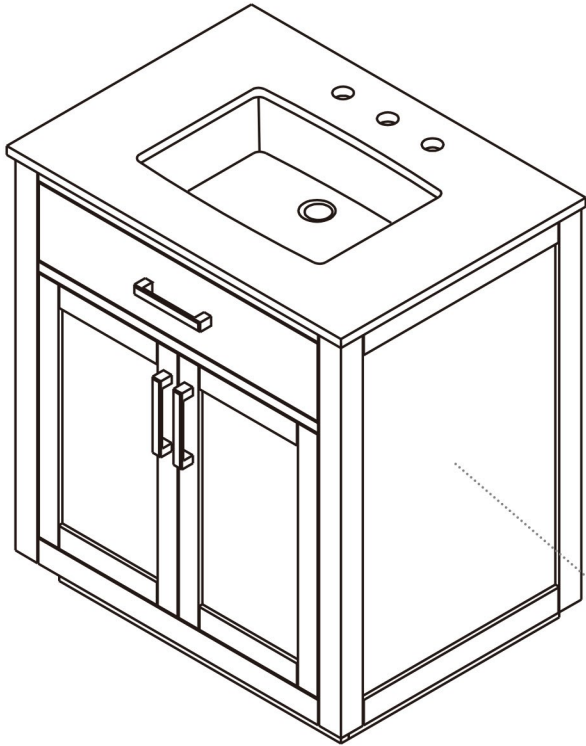

## Ivy

30"W x 22"D  
Bathroom Vanity

30"W x 22"D x 34"H inches

## INSTALLATION SPECIFICATION

<b>Item#</b>	531030		
<b>Color</b>	Vintage Green		
<b>Vanity Material</b>	Solid poplar wood, and long-lasting plywood		
<b>Countertop Material</b>	Marble - Carrara White		
<b>Hardware Finish</b>	Zinc Alloy - Brushed Copper	<b>Shape</b>	Rectangular
<b>Number of Door(s)</b>	2 soft-closing doors	<b>Number of Drawer(s)</b>	1 soft-closing drawer
<b>Top Thickness</b>	0.7 inch	<b>Installation Type</b>	Freestanding
<b>Assembly Required</b>	Full Assembly	<b>Back/Side-splash Height</b>	No
<b>Faucet Hole Spacing(in.)</b>	8 in.widespread	<b>Sink</b>	Single Undermount Sink
<b>Overall Dimension</b>	30"W x 22"D x 34"H	<b>Item Weight</b>	115 lbs
<b>Package Dimensions</b>	34"W x 26"D x 40"H	<b>Package Weight</b>	146 lbs
<b>Palletized Dimensions</b>	30"W x 36"D x 45"H	<b>Palletized Weight</b>	181 lbs
<b>Pallet Size</b>	30"W x 36"D x 5"H	<b>Shipped with Pallet</b>	Yes
<b>Freight Class</b>	125	<b>NMFC</b>	79300-5

## Ivy

30 po. L x 22 po. P

Meuble de salle de bain

30 po. L x 22 po. P x 34 po. H