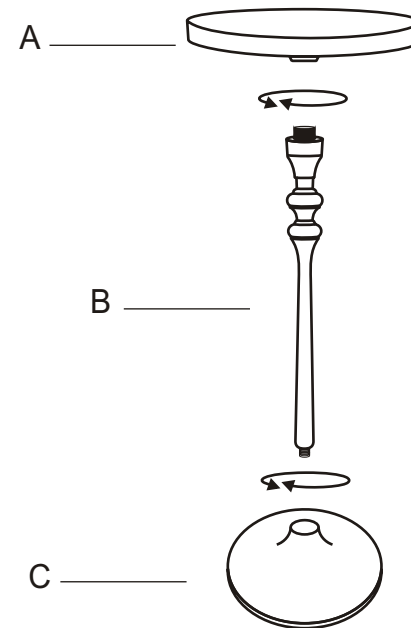

JONATHAN Y

MODEL # END4000

Product Dimension: 9.00"D x 9.00"W x 19.50"H

If there are any questions relating to defects, missing parts, assembly issues or replacements, please send a detailed email to cs@jonathany.com.

Part List And Hardware List

PIECE	DESCRIPTION	PICTURE	
A	TOP		1X
B	MIDDLE PILLER		1X
C	BASE		1X

WEIGHT CAPACITY- 30 LBS

WARNING- DO NOT STAND OR SIT ON UNIT

WARNING- DO NOT OVER TIGHTEN

AS OVERTIGHTENING CAN CAUSE THREADS TO SLIP