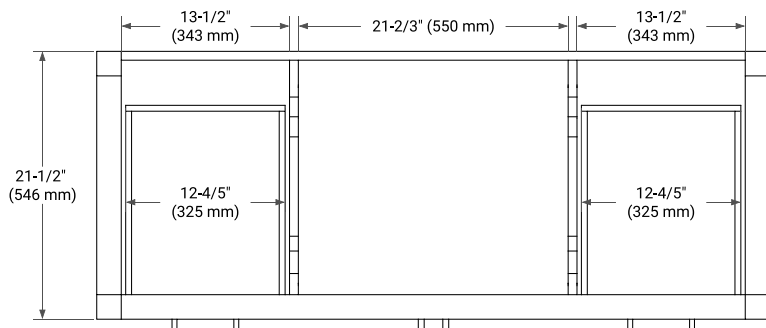

54" SINGLE SINK BASE CABINET

BASE CABINET DIMENSIONS

54" W x 21.5" D x 34.5" H

FEATURES

- Solid wood frame & plywood panels
- Dovetail drawers and joints
- Soft closing doors & drawers

HARDWARE FINISHES*

Brushed Nickel Satin Brass Matte Black Polished Chrome

54" SINGLE OVAL SINK COUNTERTOP WITH 1.5 IN. THICKNESS

OVERALL DIMENSIONS

54.25" W x 22" D x 1.5" H

COUNTERTOP OPTIONS

Carrara White Quartz

FEATURES

- Solid countertop with mitered edges & seams
- Undermount white oval sink
- Pre-drilled for 8" widespread faucet

INCLUDED

- Countertop
- Matching Backsplash
- Oval Sink

COUNTERTOP PLAN VIEW

EDGE SIDE VIEW

THREE DIMENSIONAL COUNTERTOP VIEW