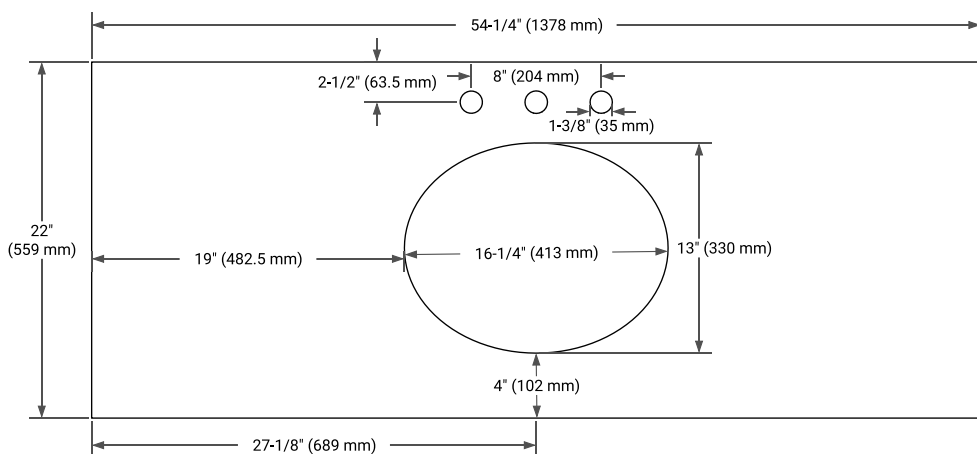

54" SINGLE SINK BASE CABINET

BASE CABINET DIMENSIONS

54" W x 21.5" D x 34.5" H

FEATURES

- Solid wood frame & plywood panels
- Dovetail drawers and joints
- Soft closing doors & drawers

HARDWARE FINISHES*

Brushed Nickel Satin Brass Matte Black Polished Chrome

54" SINGLE OVAL SINK COUNTERTOP WITH 1.5 IN. THICKNESS

OVERALL DIMENSIONS

54.25" W x 22" D x 1.5" H

COUNTERTOP OPTIONS

Carrara White Quartz

FEATURES

- Solid countertop with mitered edges & seams
- Undermount white oval sink
- Pre-drilled for 8" widespread faucet

INCLUDED

- Countertop
- Matching Backsplash
- Oval Sink

COUNTERTOP PLAN VIEW

EDGE SIDE VIEW

THREE DIMENSIONAL COUNTERTOP VIEW