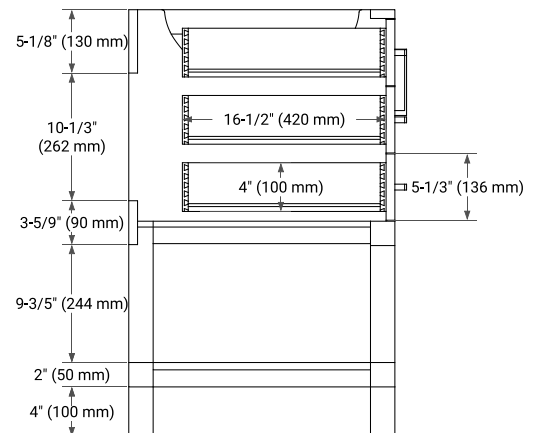

54" SINGLE SINK BASE CABINET

BASE CABINET DIMENSIONS

54" W x 21.5" D x 34.5" H

FEATURES

- Solid wood frame & plywood panels
- Dovetail drawers and joints
- Soft closing doors & drawers

HARDWARE FINISHES*

Brushed Nickel Satin Brass Matte Black Polished Chrome

54" SINGLE OVAL SINK COUNTERTOP WITH 1.5 IN. THICKNESS

OVERALL DIMENSIONS

54.25" W x 22" D x 1.5" H

COUNTERTOP OPTIONS

Carrara White Quartz

FEATURES

- Solid countertop with mitered edges & seams
- Undermount white oval sink
- Pre-drilled for 8" widespread faucet

INCLUDED

- Countertop
- Matching Backsplash
- Oval Sink

COUNTERTOP PLAN VIEW

EDGE SIDE VIEW

THREE DIMENSIONAL COUNTERTOP VIEW