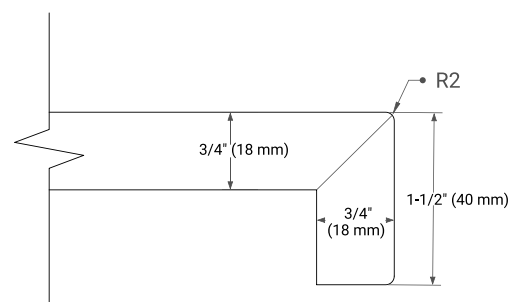

54" SINGLE OVAL SINK COUNTERTOP WITH 1.5 IN. THICKNESS

OVERALL DIMENSIONS

54.25" W x 22" D x 1.5" H

COUNTERTOP OPTIONS

Carrara White Quartz

FEATURES

- Solid countertop with mitered edges & seams
- Undermount white oval sink
- Pre-drilled for 8" widespread faucet

INCLUDED

- Countertop
- Matching Backsplash
- Oval Sink

COUNTERTOP PLAN VIEW

EDGE SIDE VIEW

THREE DIMENSIONAL COUNTERTOP VIEW