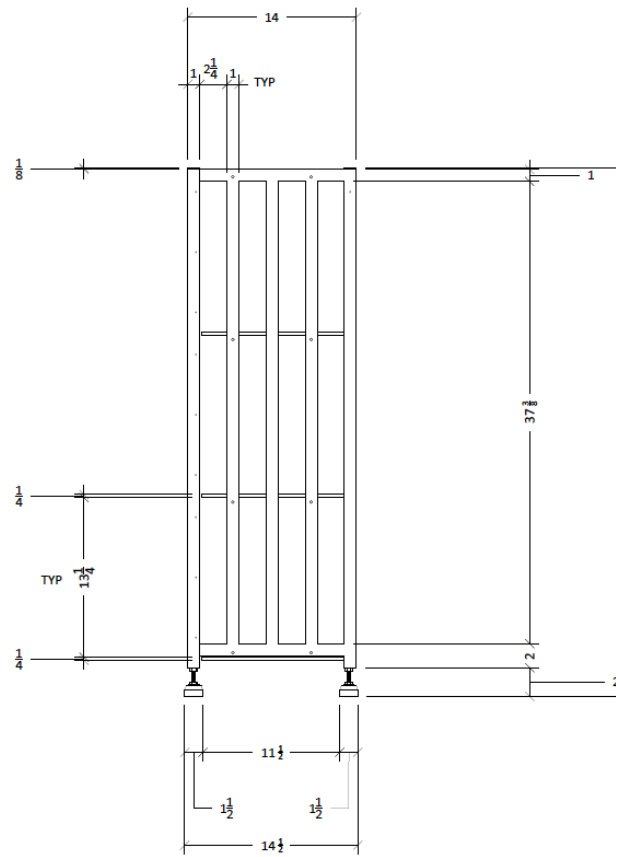

# Case & Crate

Bin and Locker Short configurations

Extension units add 13.75" to the Bin or Locker total width.