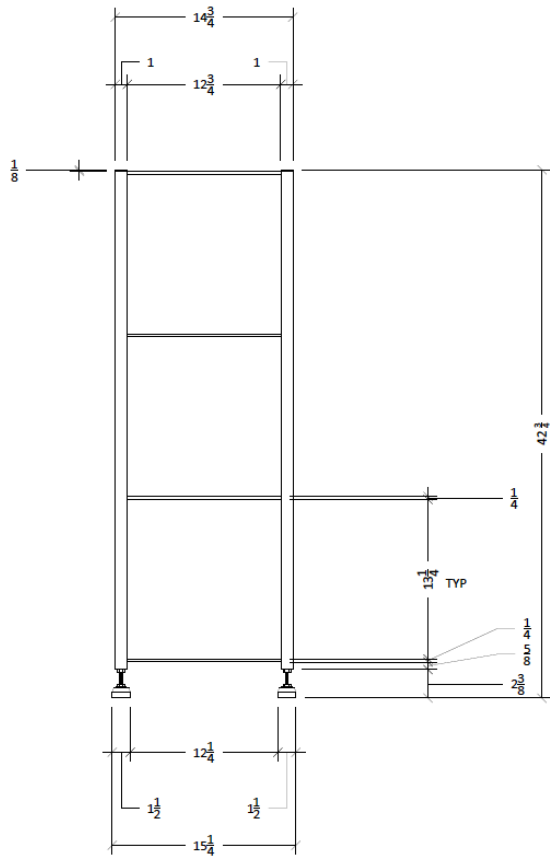

# Case & Crate

Bin and Locker Short configurations

Extension units add 13.75" to the Bin or Locker total width.