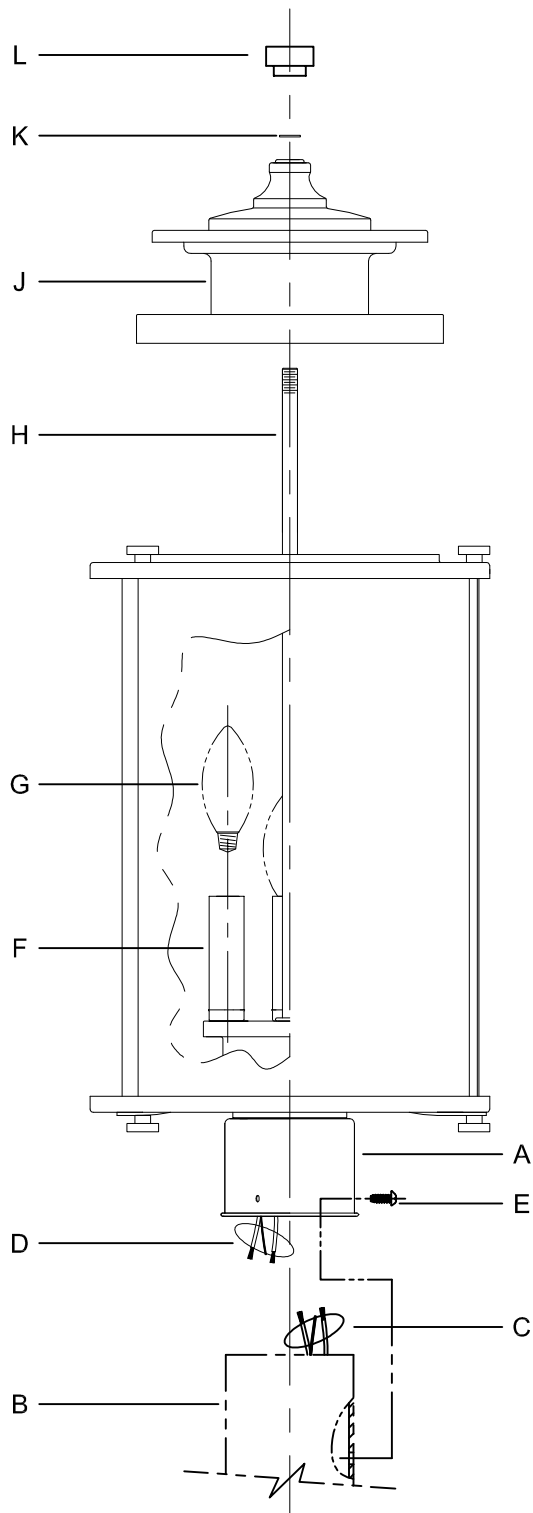

Assembly & Installation Instructions

CAUTION: Read instructions carefully and turn electricity off at main circuit breaker panel before beginning installation.

*****

WARNING - If any Special Control Devices are used with this Fixture, Follow the Instructions Carefully to assure full compliance with N.E.C. requirements. If there are any questions, contact a Qualified Electrical Contractor.

WARNING - This product contains chemicals known to the State of California to cause cancer, birth defects and /or other reproductive harm. Thoroughly wash hands after installing, handling, cleaning, or otherwise touching this product.

CAUTION - All glass is fragile, use care when handling Glass component(s) and or Lamp(s).

*****

ASSEMBLY STEPS:

PASOS PARA ENSAMBLAR:

MODE D'ASSEMBLAGE:

1. A → B
2. Ø (0.144)(3.6mm) →
3. B ← A
4. Ø (0.144)(3.6mm) →
5. D → C
6. E, A → B
7. G → F
8. J, K, L → H

**B, C, & G
(NOT FURNISHED)
(NO INCLUIDA)
(NON FOURNIE)**