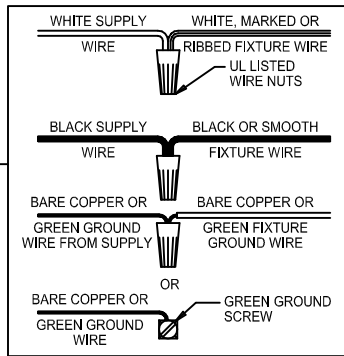

Assembly & Installation Instructions

CAUTION: Read instructions carefully and turn electricity off at main circuit breaker panel before beginning installation.

WARNING - If any Special Control Devices are used with this Fixture, Follow the Instructions Carefully to assure full compliance with N.E.C. requirements. If there are any questions, contact a Qualified Electrical Contractor.

CAUTION - All glass is fragile, use care when handling Glass component(s) and or Lamp(s).

ASSEMBLY STEPS:

PASOS PARA ENSAMBLAR:

MODE D'ASSEMBLAGE:

1. A → B
2. Ø (0.144)(3.6mm) → 
3. B ← A
4. Ø (0.144)(3.6mm) → 
5. D → C 
6. E, A → B
7. G → F
8. J, K, L → H